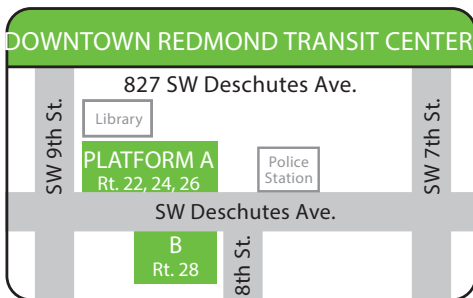

Madras-Redmond

Northbound					Southbound				
Redmond Library	Terrebonne	Culver E. 1st St.	Metolius	Madras DMV	Madras DMV	Metolius	Culver E. 1st St.	Terrebonne	Redmond Library
5:38	—	6:03	6:11	6:18	6:28	6:35	6:43	7:00	7:10
—	—	—	—	—	7:05	7:12	7:20	—	7:46
7:18	—	7:43	7:51	7:58	8:08	8:15	8:23	8:40	8:50
2:30	2:39	2:56	3:04	3:11	3:21	3:28	3:36	—	4:02
4:12	4:21	4:38	4:46	4:53	5:03	5:10	5:18	—	5:44
5:54	6:03	6:20	6:28	6:35	6:45	6:52	7:00	—	7:26

AM
PM

Monday - Friday only / No Saturday or Sunday service

This is a MULTI-ZONE Route

MULTI-ZONE SINGLE RIDE

Adult & Youth	Senior / Disabled*
\$3.75	\$3.00

DAY PASS — UNLIMITED RIDES

Adult & Youth	Senior / Disabled*
\$6.25	\$5.00