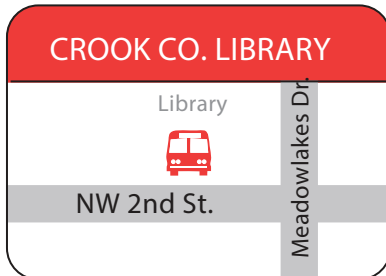

Prineville-Redmond

Eastbound				Westbound			
Redmond Library	Powell Butte Church	Crook County Library	Stryker Park	Stryker Park	3rd at Harwood	Powell Butte Church	Redmond Library
6:03	—	6:28	6:32	6:42	6:45	6:58	7:11
7:22	—	7:47	7:51	8:01	8:04	8:17	8:30
2:23	2:36	2:49	2:52	3:02	3:05	—	3:30
3:50	4:03	4:16	4:20	4:30	4:33	—	4:58
5:50	6:03	6:16	6:20	6:30	6:33	—	6:58

AM
PM

Monday - Friday only / No Saturday or Sunday service

This is a MULTI-ZONE Route

MULTI-ZONE SINGLE RIDE

Adult & Youth	Senior / Disabled*
\$3.75	\$3.00

DAY PASS — UNLIMITED RIDES

Adult & Youth	Senior / Disabled*
\$6.25	\$5.00