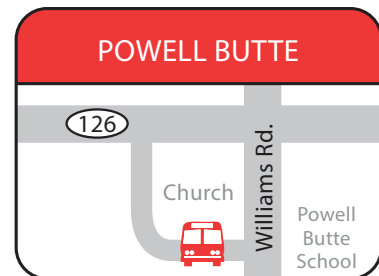

Prineville-Redmond

Eastbound				Westbound			
Redmond Library	Powell Butte Church	Crook County Library	Stryker Park	Stryker Park	3rd at Harwood	Powell Butte Church	Redmond Library
6:03	—	6:28	6:32	6:42	6:45	6:58	7:11
7:22	—	7:47	7:51	8:01	8:04	8:17	8:30
2:23	2:36	2:49	2:52	3:02	3:05	—	3:30
3:50	4:03	4:16	4:20	4:30	4:33	—	4:58
5:50	6:03	6:16	6:20	6:30	6:33	—	6:58

AM
PM

Monday - Friday only / No Saturday or Sunday service

This is a MULTI-ZONE Route

MULTI-ZONE SINGLE RIDE

Adult & Youth	Senior / Disabled*
\$3.75	\$3.00

DAY PASS — UNLIMITED RIDES

Adult & Youth	Senior / Disabled*
\$6.25	\$5.00