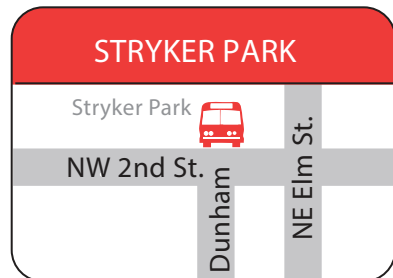

Prineville-Redmond

Eastbound				Westbound			
Redmond Library	Powell Butte Church	Crook County Library	Stryker Park	Stryker Park	3rd at Harwood	Powell Butte Church	Redmond Library
6:03	—	6:28	6:32	6:42	6:45	6:58	7:11
7:22	—	7:47	7:51	8:01	8:04	8:17	8:30
2:23	2:36	2:49	2:52	3:02	3:05	—	3:30
3:50	4:03	4:16	4:20	4:30	4:33	—	4:58
5:50	6:03	6:16	6:20	6:30	6:33	—	6:58

AM
PM

Monday - Friday only / No Saturday or Sunday service

This is a MULTI-ZONE Route

MULTI-ZONE SINGLE RIDE

Adult & Youth	Senior / Disabled*
\$3.75	\$3.00

DAY PASS — UNLIMITED RIDES

Adult & Youth	Senior / Disabled*
\$6.25	\$5.00