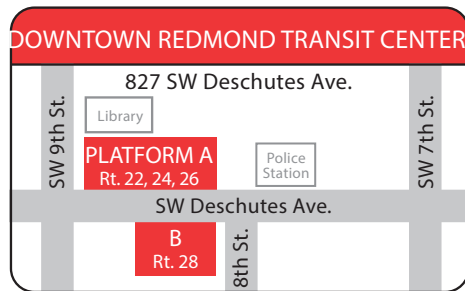

Prineville-Redmond

Eastbound				Westbound			
Redmond Library	Powell Butte Church	Crook County Library	Stryker Park	Stryker Park	3rd at Harwood	Powell Butte Church	Redmond Library
6:03	—	6:28	6:32	6:42	6:45	6:58	7:11
7:22	—	7:47	7:51	8:01	8:04	8:17	8:30
2:23	2:36	2:49	2:52	3:02	3:05	—	3:30
3:50	4:03	4:16	4:20	4:30	4:33	—	4:58
5:50	6:03	6:16	6:20	6:30	6:33	—	6:58

AM
PM

Monday - Friday only / No Saturday or Sunday service

This is a MULTI-ZONE Route

MULTI-ZONE SINGLE RIDE

Adult & Youth	Senior / Disabled*
\$3.75	\$3.00

DAY PASS — UNLIMITED RIDES

Adult & Youth	Senior / Disabled*
\$6.25	\$5.00

*Discounted fares are available to those age 60 and older and/or disabled.

*Medicare clients may show their card to be eligible for Senior/Disabled fares.

Multi-zone fares can be used to ride Bend fixed route services, but do not include a ride on Bend dial-a-ride OR local buses requiring a reservation in Culver, La Pine, Madras, Metolius, Prineville, Redmond, or Sisters.