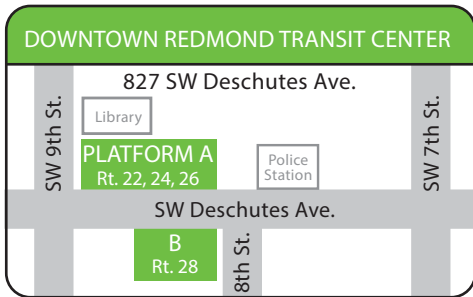

cascades east transit

Madras-Redmond

22

Northbound					Southbound				
Redmond Library	Terrebonne	Culver E. 1st St.	Metolius	Madras DMV	Madras DMV	Metolius	Culver E. 1st St.	Terrebonne	Redmond Library
5:38	—	6:03	6:11	6:18	6:28	6:35	6:43	7:00	7:10
—	—	—	—	—	7:05	7:12	7:20	—	7:46
7:18	—	7:43	7:51	7:58	8:08	8:15	8:23	8:40	8:50
2:30	2:39	2:56	3:04	3:11	3:21	3:28	3:36	—	4:02
4:12	4:21	4:38	4:46	4:53	5:03	5:10	5:18	—	5:44
5:54	6:03	6:20	6:28	6:35	6:45	6:52	7:00	—	7:26

AM
PM

Monday - Friday only / No Saturday or Sunday service

This is a MULTI-ZONE Route

MULTI-ZONE SINGLE RIDE
 Adult & Youth \$3.75 | Senior / Disabled* \$3.00

DAY PASS — UNLIMITED RIDES
 Adult & Youth \$6.25 | Senior / Disabled* \$5.00