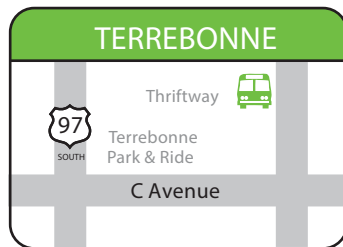

cascades east transit

Madras-Redmond

22

Northbound					Southbound				
Redmond Library	Terrebonne	Culver E. 1st St.	Metolius	Madras DMV	Madras DMV	Metolius	Culver E. 1st St.	Terrebonne	Redmond Library
5:38	—	6:03	6:11	6:18	6:28	6:35	6:43	7:00	7:10
—	—	—	—	—	7:05	7:12	7:20	—	7:46
7:18	—	7:43	7:51	7:58	8:08	8:15	8:23	8:40	8:50
2:30	2:39	2:56	3:04	3:11	3:21	3:28	3:36	—	4:02
4:12	4:21	4:38	4:46	4:53	5:03	5:10	5:18	—	5:44
5:54	6:03	6:20	6:28	6:35	6:45	6:52	7:00	—	7:26

AM
PM

Monday - Friday only / No Saturday or Sunday service

This is a MULTI-ZONE Route

MULTI-ZONE SINGLE RIDE
 Adult & Youth \$3.75 | Senior / Disabled* \$3.00

DAY PASS — UNLIMITED RIDES
 Adult & Youth \$6.25 | Senior / Disabled* \$5.00