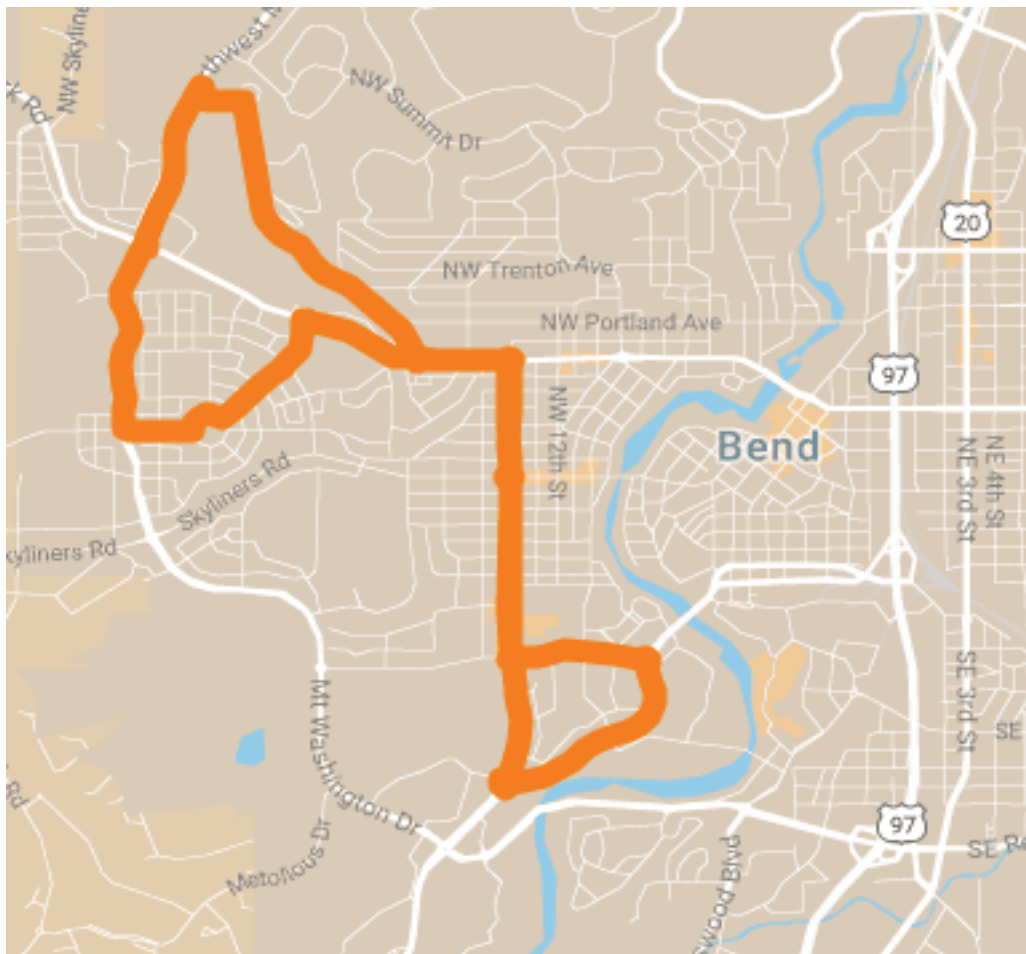

cascades east
transit

ROUTE 12 CLOSURE EFFECTIVE JULY 1, 2018

Due to system efficiency measures, CET is eliminating Route 12 (COCC-OSU). Changes go into effect on **July 1, 2018**.

Access to COCC will be available via Route 3 (Newport)
Access to OSU will be available via Route 11 (Galveston)

Current path of Route 12

To learn more about this route closure or to comment,
contact CET at 541-385-8680. For more information, visit
www.CascadesEastTransit.com