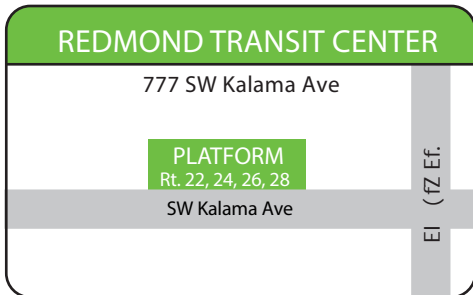

Monday - Friday only / No Saturday or Sunday service