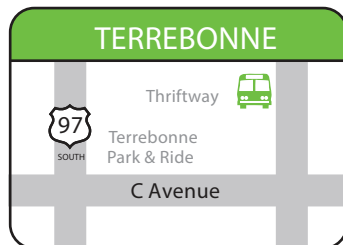

Monday - Friday only / No Saturday or Sunday service