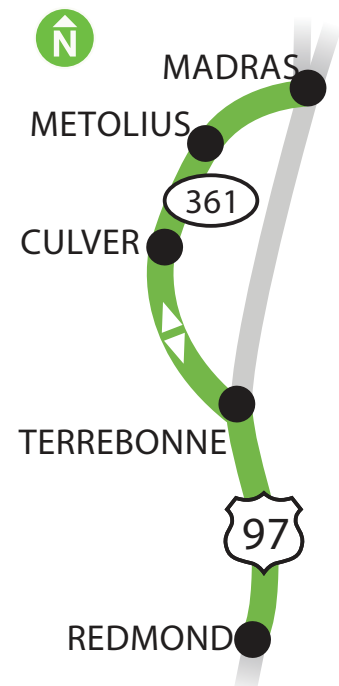

cascades east transit

Madras-Redmond

22

Northbound					Southbound				
Redmond Hub	Terrebonne	Culver E. 1st St.	Metolius	Madras DMV	Madras DMV	Metolius	Culver E. 1st St.	Terrebonne	Redmond Hub
5:38	—	6:03	6:11	6:18	6:28	6:35	6:43	7:00	7:10
—	—	—	—	—	—	—	—	—	—
7:18	—	7:43	7:51	7:58	8:08	8:15	8:23	8:40	8:50
2:30	2:39	2:56	3:04	3:11	3:21	3:28	3:36	—	4:02
4:12	4:21	4:38	4:46	4:53	5:03	5:10	5:18	—	5:44
5:54	6:03	6:20	6:28	6:35	6:45	6:52	7:00	—	7:26

AM
PM