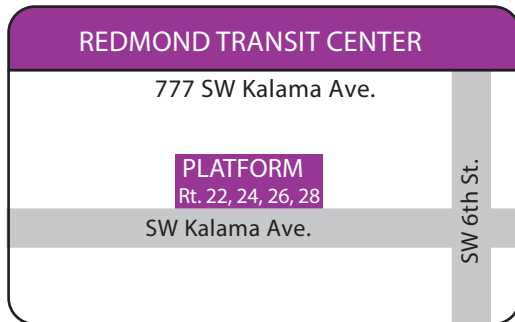

Sisters-Redmond

Eastbound					Westbound	
Rdm. Hub	George Cyrus	E. Main @ Cedar	W. Main @ Oak	Rays' Food Place	George Cyrus	Rdm. Hub
6:12	—	6:38	6:40	6:43	—	7:13
7:23	7:43	7:50	7:52	7:55	8:06	8:26
2:40	3:00	3:07	3:09	3:12	3:23	3:43

AM
PM

Monday - Friday only / No Saturday or Sunday service

This is a MULTI-ZONE Route

MULTI-ZONE SINGLE RIDE

Adult & Youth \$3.75 Senior / Disabled* \$3.00

DAY PASS — UNLIMITED RIDES

Adult & Youth \$6.25 Senior / Disabled* \$5.00