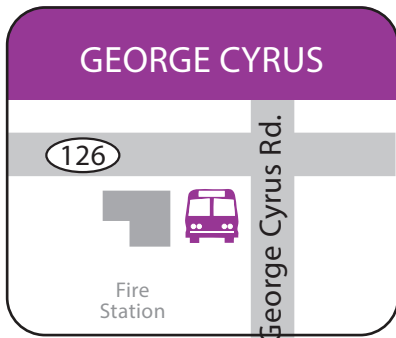

Sisters-Redmond

Eastbound					Westbound	
Rdm. Hub	George Cyrus	E. Main @ Cedar	W. Main @ Oak	Rays' Food Place	George Cyrus	Rdm. Hub
6:12	—	6:38	6:40	6:43	—	7:13
7:23	7:43	7:50	7:52	7:55	8:06	8:26
2:40	3:00	3:07	3:09	3:12	3:23	3:43

AM
PM

Monday - Friday only / No Saturday or Sunday service

This is a MULTI-ZONE Route

MULTI-ZONE SINGLE RIDE

Adult & Youth \$3.75 Senior / Disabled* \$3.00

DAY PASS — UNLIMITED RIDES

Adult & Youth \$6.25 Senior / Disabled* \$5.00