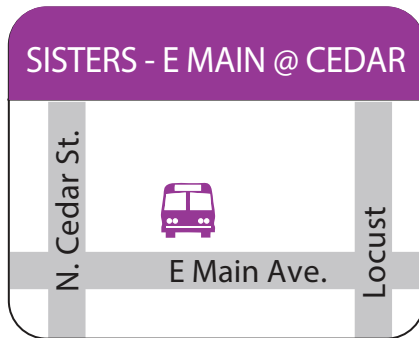

Sisters-Redmond

Eastbound					Westbound	
Rdm. Hub	George Cyrus	E. Main @ Cedar	W. Main @ Oak	Rays' Food Place	George Cyrus	Rdm. Hub
6:12	—	6:38	6:40	6:43	—	7:13
7:23	7:43	7:50	7:52	7:55	8:06	8:26
2:40	3:00	3:07	3:09	3:12	3:23	3:43

AM
PM

Monday - Friday only / No Saturday or Sunday service

This is a MULTI-ZONE Route

MULTI-ZONE SINGLE RIDE

Adult & Youth \$3.75 Senior / Disabled* \$3.00

DAY PASS — UNLIMITED RIDES

Adult & Youth \$6.25 Senior / Disabled* \$5.00

*Discounted fares are available to those age 60 and older and/or disabled.

*Medicare clients may show their card to be eligible for Senior/Disabled fares.

Multi-zone fares can be used to ride Bend fixed route services, but do not include a ride on Bend dial-a-ride OR local buses requiring a reservation in Culver, La Pine, Madras, Metolius, Prineville, Redmond, or Sisters.