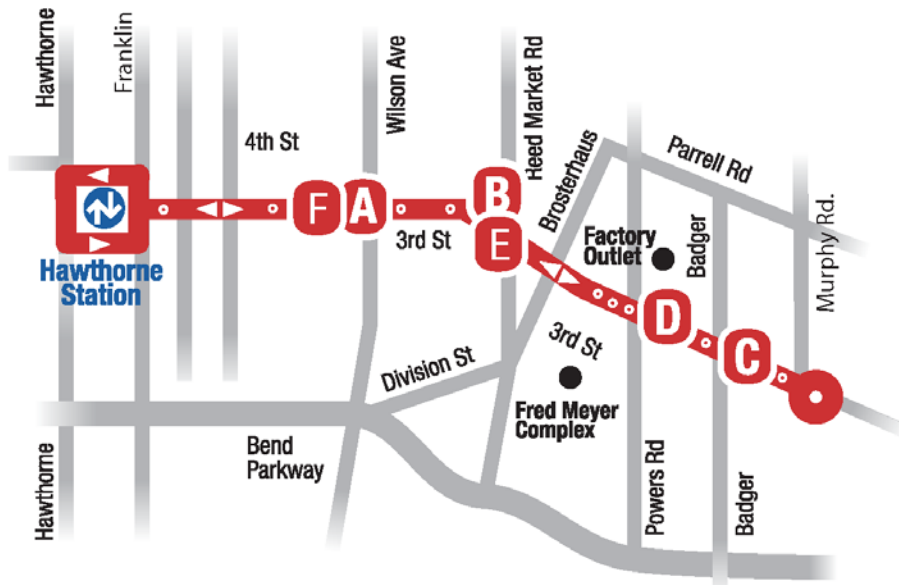

# South 3rd St. 1

## South 3rd St. 1

**SNOW SCHEDULE**  
Leaves Hawthorne Station on the hour during weekdays

This is a ZONE 1 route

[cascadeseasttransit.com](http://cascadeseasttransit.com) 541-385-8680

	A	B	C	D	E	F		
Hawthorne Station	3rd at Wilson	3rd at Reed Market	3rd at WalMart	3rd at Factory Outlet	3rd at Reed Market	3rd at Yew	Hawthorne Station	
MONDAY - FRIDAY	6:00	6:03	6:06	6:09	6:11	6:13	6:15	AM
	6:30	6:33	6:36	6:39	6:41	6:43	6:45	
	7:00	7:03	7:06	7:09	7:11	7:13	7:15	
	7:30	7:33	7:36	7:39	7:41	7:43	7:45	
	8:00	8:03	8:06	8:09	8:11	8:13	8:15	
	8:30	8:33	8:36	8:39	8:41	8:43	8:45	
	9:00	9:03	9:06	9:09	9:11	9:13	9:15	
	9:30	9:33	9:36	9:39	9:41	9:43	9:45	
	10:00	10:03	10:06	10:09	10:11	10:13	10:15	
	10:30	10:33	10:36	10:39	10:41	10:43	10:45	
	11:00	11:03	11:06	11:09	11:11	11:13	11:15	
11:30	11:33	11:36	11:39	11:41	11:43	11:45		
12:00	12:03	12:06	12:09	12:11	12:13	12:15	PM	
12:30	12:33	12:36	12:39	12:41	12:43	12:45		
1:00	1:03	1:06	1:09	1:11	1:13	1:15		
1:30	1:33	1:36	1:39	1:41	1:43	1:45		
2:00	2:03	2:06	2:09	2:11	2:13	2:15		
2:30	2:33	2:36	2:39	2:41	2:43	2:45		
3:00	3:03	3:06	3:09	3:11	3:13	3:15		
3:30	3:33	3:36	3:39	3:41	3:43	3:45		
4:00	4:03	4:06	4:09	4:11	4:13	4:15		
4:30	4:33	4:36	4:39	4:41	4:43	4:45		
5:00	5:03	5:06	5:09	5:11	5:13	5:15		
5:30	5:33	5:36	5:39	5:41	5:43	5:45		
6:00	6:03	6:06	6:09	6:11	6:13	6:15		
6:30	6:33	6:36	6:39	6:41	6:43	6:45		
7:00	7:03	7:06	7:09	7:11	7:13	7:15		

	A	B	C	D	E	F			
Hawthorne Station	3rd at Wilson	3rd at Reed Market	3rd at WalMart	3rd at Factory Outlet	3rd at Reed Market	3rd at Yew	Hawthorne Station		
SATURDAY - SUNDAY	8:05	8:08	8:11	8:14	8:16	8:18	8:20	AM	
	9:05	9:08	9:11	9:14	9:16	9:18	9:20		
	10:05	10:08	10:11	10:14	10:16	10:18	10:20		
	11:05	11:08	11:11	11:14	11:16	11:18	11:20		
	12:05	12:08	12:11	12:14	12:16	12:18	12:20		PM
	1:05	1:08	1:11	1:14	1:16	1:18	1:20		
	2:05	2:08	2:11	2:14	2:16	2:18	2:20		
	3:05	3:08	3:11	3:14	3:16	3:18	3:20		
	4:05	4:08	4:11	4:14	4:16	4:18	4:20		
	5:05	5:08	5:11	5:14	5:16	5:18	5:20		