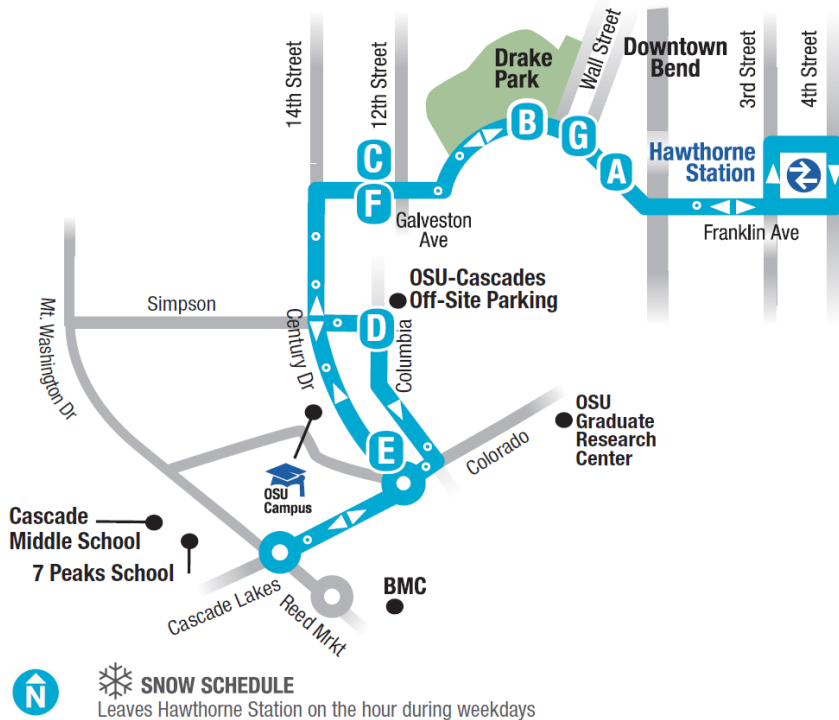

Galveston / 14th 11

Galveston / 14th 11

SNOW SCHEDULE
Leaves Hawthorne Station on the hour during weekdays

This is a ZONE 1 route
cascadeseasttransit.com 541-385-8680

	A	B	C	D	E	F	G		
	Hawthorne Station	Franklin at Lava	Franklin at Broadway	Galveston at 13th	Columbia at Simpson	OSU Century at Donovan	Galveston at 13th		Franklin at Wall
MONDAY - FRIDAY	6:00	6:02	6:04	6:06	6:08	6:12	6:16	6:18	6:25 <i>AM</i>
	7:00	7:02	7:04	7:06	7:08	7:12	7:16	7:18	7:25
	8:00	8:02	8:04	8:06	8:08	8:12	8:16	8:18	8:25
	9:00	9:02	9:04	9:06	9:08	9:12	9:16	9:18	9:25
	10:00	10:02	10:04	10:06	10:08	10:12	10:16	10:18	10:25
	11:00	11:02	11:04	11:06	11:08	11:12	11:16	11:18	11:25
	12:00	12:02	12:04	12:06	12:08	12:12	12:16	12:18	12:25 <i>PM</i>
	1:00	1:02	1:04	1:06	1:08	1:12	1:16	1:18	1:25
	2:00	2:02	2:04	2:06	2:08	2:12	2:16	2:18	2:25
	3:00	3:02	3:04	3:06	3:08	3:12	3:16	3:18	3:25
	4:00	4:02	4:04	4:06	4:08	4:12	4:16	4:18	4:25
5:00	5:02	5:04	5:06	5:08	5:12	5:16	5:18	5:25	
6:00	6:02	6:04	6:06	6:08	6:12	6:16	6:18	6:25	
7:00	7:02	7:04	7:06	7:08	7:12	7:16	7:18	7:25	

	A	B	C	D	E	F	G		
	Hawthorne Station	Franklin at Lava	Franklin at Broadway	Galveston at 13th	Columbia at Simpson	OSU Century at Donovan	Galveston at 13th		Franklin at Wall
SATURDAY - SUNDAY	7:30	7:32	7:34	7:36	7:38	7:42	7:46	7:48	7:55 <i>AM</i>
	8:30	8:32	8:34	8:36	8:38	8:42	8:46	8:48	8:55
	9:30	9:32	9:34	9:36	9:38	9:42	9:46	9:48	9:55
	10:30	10:32	10:34	10:36	10:38	10:42	10:46	10:48	10:55
	11:30	11:32	11:34	11:36	11:38	11:42	11:46	11:48	11:55
	12:30	12:32	12:34	12:36	12:38	12:42	12:46	12:48	12:55 <i>PM</i>
	1:30	1:32	1:34	1:36	1:38	1:42	1:46	1:48	1:55
	2:30	2:32	2:34	2:36	2:38	2:42	2:46	2:48	2:55
	3:30	3:32	3:34	3:36	3:38	3:42	3:46	3:48	3:55
	4:30	4:32	4:34	4:36	4:38	4:42	4:46	4:48	4:55