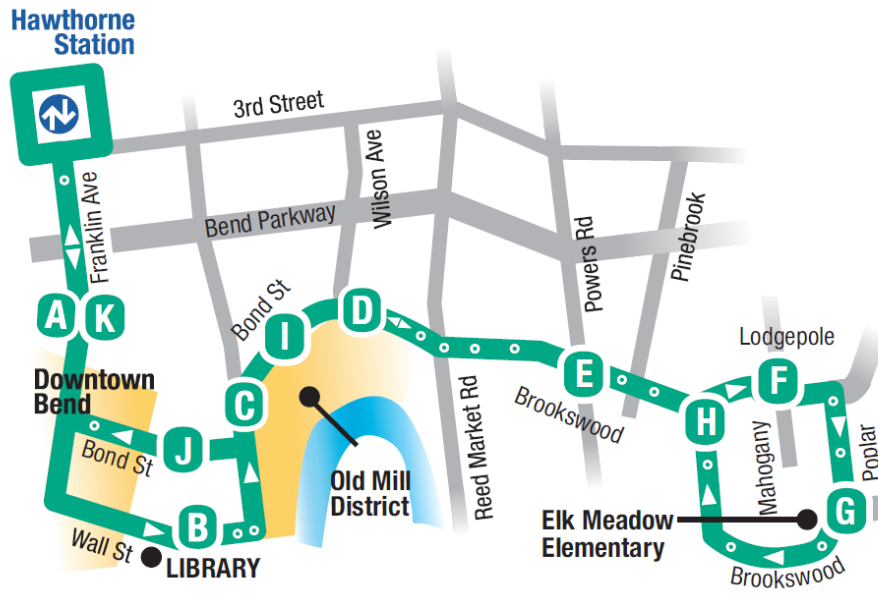

Brookwood 2

2 Brookwood

SNOW SCHEDULE

Leaves Hawthorne Station on the hour during weekdays

This is a ZONE 1 route

cascadeseasttransit.com 541-385-8680

	A	B	C	D	E	F	G	H	I	J	K		
	Franklin at Lava	Wall St. at Library	Bond at Industrial Way	Bond at Old Mill District	Brookswd at Powers	Lodgepole at Mahogany	Poplar at Brookswd	Brookswd at Lodgepole	Bond at Scalehouse	Bond at Colorado	Franklin at Lava	Hawthorne Station	
MONDAY - FRIDAY	6:00	6:02	6:06	6:08	6:10	6:12	6:15	6:18	6:20	6:24	6:27	6:29	6:32 <i>MTWTF</i>
	6:45	6:47	6:51	6:53	6:55	6:57	7:00	7:03	7:05	7:09	7:12	7:15	7:18
	7:30	7:32	7:36	7:38	7:40	7:42	7:45	7:48	7:50	7:54	7:57	7:59	8:02
	8:15	8:17	8:21	8:23	8:25	8:27	8:30	8:33	8:35	8:39	8:42	8:45	8:48
	9:00	9:02	9:06	9:08	9:10	9:12	9:15	9:18	9:20	9:24	9:27	9:29	9:32
	9:45	9:47	9:51	9:53	9:55	9:57	10:00	10:03	10:05	10:09	10:12	10:15	10:18
	10:30	10:32	10:36	10:38	10:40	10:42	10:45	10:48	10:50	10:54	10:57	10:59	11:02
	11:15	11:17	11:21	11:23	11:25	11:27	11:30	11:33	11:35	11:39	11:42	11:45	11:48
	12:00	12:02	12:06	12:08	12:10	12:12	12:15	12:18	12:20	12:24	12:27	12:29	12:32 <i>MTWTF</i>
	12:45	12:47	12:51	12:53	12:55	12:57	1:00	1:03	1:05	1:09	1:12	1:15	1:18
	1:30	1:32	1:36	1:38	1:40	1:42	1:45	1:48	1:50	1:54	1:57	1:59	2:02
	2:15	2:17	2:21	2:23	2:25	2:27	2:30	2:33	2:35	2:39	2:42	2:45	2:48
	3:00	3:02	3:06	3:08	3:10	3:12	3:15	3:18	3:20	3:24	3:27	3:29	3:32
	3:45	3:47	3:51	3:53	3:55	3:57	4:00	4:03	4:05	4:09	4:12	4:15	4:18
4:30	4:32	4:36	4:38	4:40	4:42	4:45	4:48	4:50	4:54	4:57	4:59	5:02	
5:15	5:17	5:21	5:23	5:25	5:27	5:30	5:33	5:35	5:39	5:42	5:45	5:48	
6:00	6:02	6:06	6:08	6:10	6:12	6:15	6:18	6:20	6:24	6:27	6:29	6:32	
7:00	7:02	7:06	7:08	7:10	7:12	7:15	7:18	7:20	7:24	7:27	7:29	7:32	