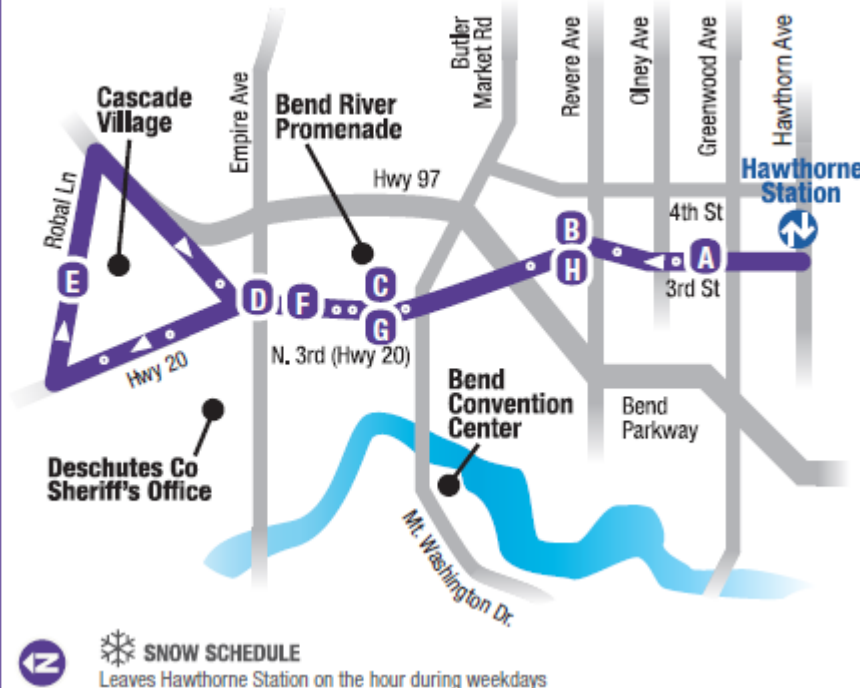

North 3rd St. 4

4 North 3rd St.

SNOW SCHEDULE
Leaves Hawthorne Station on the hour during weekdays

This is a ZONE 1 route

cascadeseasttransit.com 541-385-8680

	A	B	C	D	E	F	G	H	
	N 3rd at Kearney	N 3rd at Wgnr Mall	Bend River Promenade	Empire at Jamison	Cascade Village Mall	ODOT Park & Ride	N 3rd at O.B. Riley	N 3rd at Seward	Hawthorne Station
MONDAY - FRIDAY	6:00	6:02	6:04	6:06	6:09	6:12	6:15	6:16	6:22
	6:30	6:32	6:34	6:36	6:39	6:42	6:45	6:46	6:52
	7:00	7:02	7:04	7:06	7:09	7:12	7:15	7:16	7:22
	7:30	7:32	7:34	7:36	7:39	7:42	7:45	7:46	7:52
	8:00	8:02	8:04	8:06	8:09	8:12	8:15	8:16	8:22
	8:30	8:32	8:34	8:36	8:39	8:42	8:45	8:46	8:52
	9:00	9:02	9:04	9:06	9:09	9:12	9:15	9:16	9:22
	9:30	9:32	9:34	9:36	9:39	9:42	9:45	9:46	9:52
	10:00	10:02	10:04	10:06	10:09	10:12	10:15	10:16	10:22
	10:30	10:32	10:34	10:36	10:39	10:42	10:45	10:46	10:52
	11:00	11:02	11:04	11:06	11:09	11:12	11:15	11:16	11:22
	11:30	11:32	11:34	11:36	11:39	11:42	11:45	11:46	11:52
	12:00	12:02	12:04	12:06	12:09	12:12	12:15	12:16	12:22
	12:30	12:32	12:34	12:36	12:39	12:42	12:45	12:46	12:52
1:00	1:02	1:04	1:06	1:09	1:12	1:15	1:16	1:18	1:22
1:30	1:32	1:34	1:36	1:39	1:42	1:45	1:46	1:48	1:52
2:00	2:02	2:04	2:06	2:09	2:12	2:15	2:16	2:18	2:22
2:30	2:32	2:34	2:36	2:39	2:42	2:45	2:46	2:48	2:52
3:00	3:02	3:04	3:06	3:09	3:12	3:15	3:16	3:18	3:22
3:30	3:32	3:34	3:36	3:39	3:42	3:45	3:46	3:48	3:52
4:00	4:02	4:04	4:06	4:09	4:12	4:15	4:16	4:18	4:22
4:30	4:32	4:34	4:36	4:39	4:42	4:45	4:46	4:48	4:52
5:00	5:02	5:04	5:06	5:09	5:12	5:15	5:16	5:18	5:22
5:30	5:32	5:34	5:36	5:39	5:42	5:45	5:46	5:48	5:52
6:00	6:02	6:04	6:06	6:09	6:12	6:15	6:16	6:18	6:22
6:30	6:32	6:34	6:36	6:39	6:42	6:45	6:46	6:48	6:52
7:00	7:02	7:04	7:06	7:09	7:12	7:15	7:16	7:18	7:22