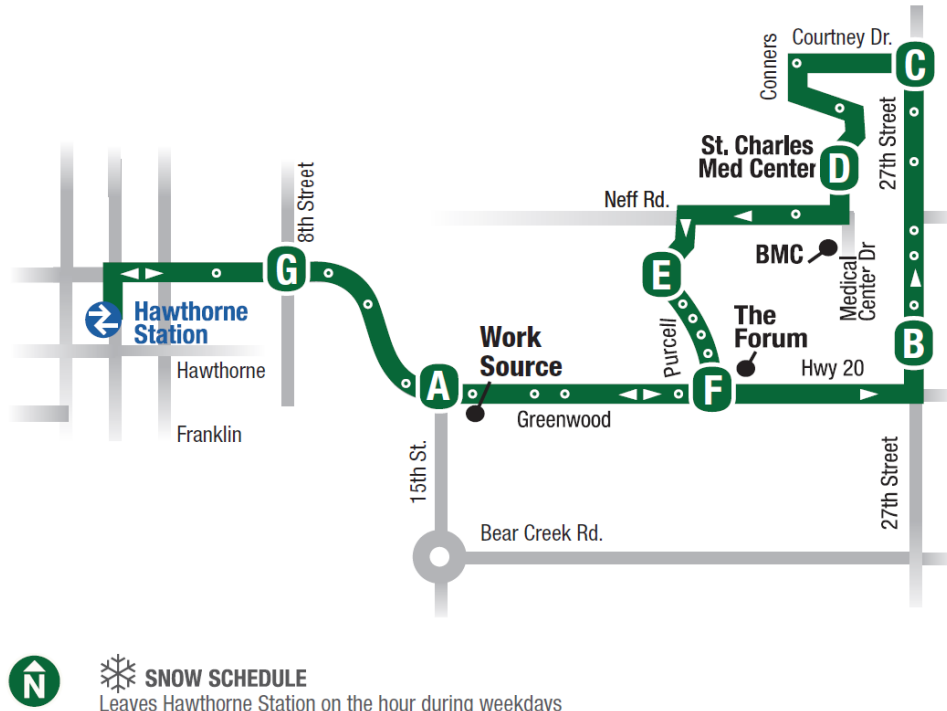

Greenwood 7

Greenwood 7

SNOW SCHEDULE
Leaves Hawthorne Station on the hour during weekdays

This is a ZONE 1 route

cascadeseastransit.com 541-385-8680

	A	B	C	D	E	F	G		
	Hawthorne Station	Greenwd at 15th	27th at Grand Wy	Courtney at 27th	St. Charles Medical Center	Purcell at Lotus	Greenwd at Purcell	Greenwd at 8th	Hawthorne Station
MONDAY - FRIDAY	6:00	6:02	6:05	6:08	6:14	6:16	6:19	6:22	6:24
	6:30	6:32	6:35	6:38	6:44	6:46	6:49	6:52	6:54
	7:00	7:02	7:05	7:08	7:14	7:16	7:19	7:22	7:24
	7:30	7:32	7:35	7:38	7:44	7:46	7:49	7:52	7:54
	8:00	8:02	8:05	8:08	8:14	8:16	8:19	8:22	8:24
	8:30	8:32	8:35	8:38	8:44	8:46	8:49	8:52	8:54
	9:00	9:02	9:05	9:08	9:14	9:16	9:19	9:22	9:24
	9:30	9:32	9:35	9:38	9:44	9:46	9:49	9:52	9:54
	10:00	10:02	10:05	10:08	10:14	10:16	10:19	10:22	10:24
	10:30	10:32	10:35	10:38	10:44	10:46	10:49	10:52	10:54
	11:00	11:02	11:05	11:08	11:14	11:16	11:19	11:22	11:24
	11:30	11:32	11:35	11:38	11:44	11:46	11:49	11:52	11:54
12:00	12:02	12:05	12:08	12:14	12:16	12:19	12:22	12:24	
12:30	12:32	12:35	12:38	12:44	12:46	12:49	12:52	12:54	
1:00	1:02	1:05	1:08	1:14	1:16	1:19	1:22	1:24	
1:30	1:32	1:35	1:38	1:44	1:46	1:49	1:52	1:54	
2:00	2:02	2:05	2:08	2:14	2:16	2:19	2:22	2:24	
2:30	2:32	2:35	2:38	2:44	2:46	2:49	2:52	2:54	
3:00	3:02	3:05	3:08	3:14	3:16	3:19	3:22	3:24	
3:30	3:32	3:35	3:38	3:44	3:46	3:49	3:52	3:54	
4:00	4:02	4:05	4:08	4:14	4:16	4:19	4:22	4:24	
4:30	4:32	4:35	4:38	4:44	4:46	4:49	4:52	4:54	
5:00	5:02	5:05	5:08	5:14	5:16	5:19	5:22	5:24	
5:30	5:32	5:35	5:38	5:44	5:46	5:49	5:52	5:54	
6:00	6:02	6:05	6:08	6:14	6:16	6:19	6:22	6:24	
6:30	6:32	6:35	6:38	6:44	6:46	6:49	6:52	6:54	
7:00	7:02	7:05	7:08	7:14	7:16	7:19	7:22	7:24	