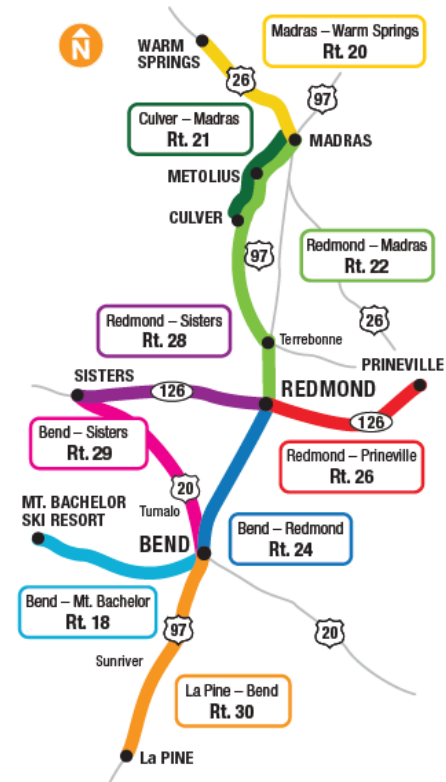

Solar Eclipse Service Schedule: August 21st and 22nd, 2017

Routes 1-12: Bend

Buses in Bend will run on regular schedules. Please plan for extra travel time as some buses may be delayed by eclipse-related traffic congestion.

Route 20: Madras — Warm Springs

MADRAS		WARM SPRINGS										MADRAS	
DMV	Safe-way	Plaza/Casino	Warm Springs Market	West Hills & Poosh Ave	Tribal Admin	Indian Health Svc.	Senior Center	Quail Trail & Juniper	Warm Springs Market	Vocational Rehab	Plaza/Casino	Safe-way	DMV
6:15am	6:18am	6:33am	6:37am	6:42am	6:45am	6:48am	6:54am	6:59am	7:05am	7:09am	7:23am	7:38am	7:41am
1:41pm	1:44pm	x	x	x	x	x	x	x	x	x	x	x	x
x	x	3:53pm	3:57pm	4:02pm	4:05pm	4:08pm	4:14pm	4:19pm	4:25pm	4:29pm	4:43pm	4:58pm	5:01pm
6:45pm	6:48pm	LATE EVENING STOPS IN WARM SPRINGS BY REQUEST -- NO RETURN TO MADRAS										x	x

Route 21: Madras — Culver

This route will not be operating on August 21st or 22nd.

Route 22: Redmond — Madras

NORTHBOUND					SOUTHBOUND				
Redmond Library	Terrebonne	Culver	Metolius	Madras DMV	Madras DMV	Metolius	Culver	Terrebonne	Redmond Library
5:38am	x	6:03am	6:11am	6:18am	6:28am	6:35am	6:43am	7:00am	7:10am
4:12pm	4:21pm	4:38pm	4:46pm	4:53pm	6:45pm	6:52pm	7:00pm	x	7:26pm

Route 28: Redmond — Sisters

Redmond Library	George Cyrus	E. Main @ Cedar	W. Main @ Oak	Ray's Food Place	George Cyrus	Redmond Library
6:12am	x	6:38am	6:40am	6:43am	x	7:13am
2:40pm	3:00pm	3:07pm	3:09pm	3:12pm	3:23pm	3:43pm