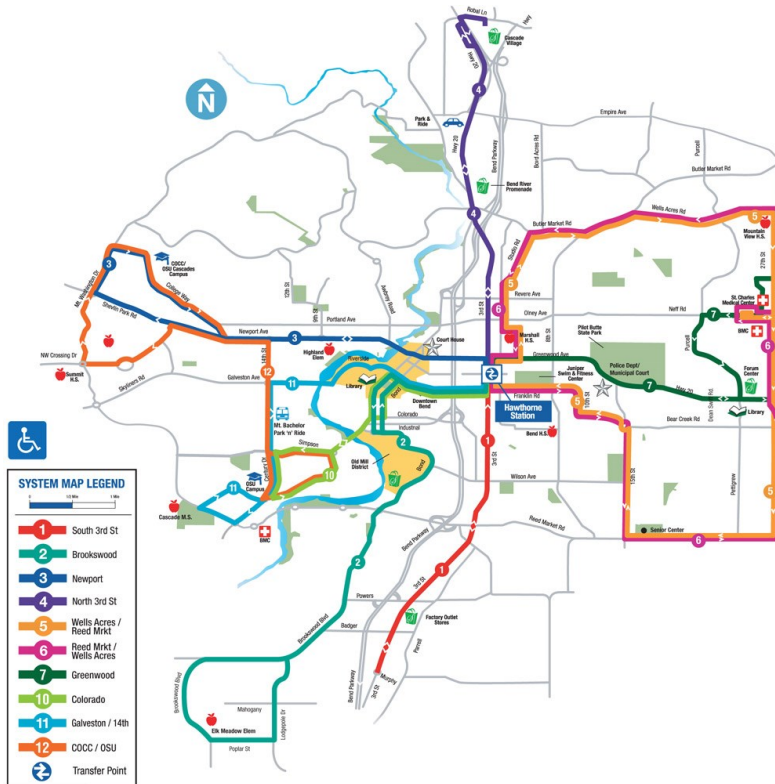

Solar Eclipse Service Schedule: August 21st and 22nd, 2017

Routes 1-12: Bend

Buses in Bend will run on regular schedules. Please plan for extra travel time as some buses may be delayed by eclipse-related traffic congestion.

Route 20: Madras — Warm Springs

MADRAS		WARM SPRINGS										MADRAS	
DMV	Safe-way	Plaza/Casino	Warm Springs Market	West Hills & Poosh Ave	Tribal Admin	Indian Health Svc.	Senior Center	Quail Trail & Juniper	Warm Springs Market	Vocational Rehab	Plaza/Casino	Safe-way	DMV
6:15am	6:18am	6:33am	6:37am	6:42am	6:45am	6:48am	6:54am	6:59am	7:05am	7:09am	7:23am	7:38am	7:41am
1:41pm	1:44pm	x	x	x	x	x	x	x	x	x	x	x	x
x	x	3:53pm	3:57pm	4:02pm	4:05pm	4:08pm	4:14pm	4:19pm	4:25pm	4:29pm	4:43pm	4:58pm	5:01pm
6:45pm	6:48pm	LATE EVENING STOPS IN WARM SPRINGS BY REQUEST -- NO RETURN TO MADRAS										x	x

Route 28: Redmond — Sisters

Redmond Library	George Cyrus	E. Main @ Cedar	W. Main @ Oak	Ray's Food Place	George Cyrus	Redmond Library
6:12am	x	6:38am	6:40am	6:43am	x	7:13am
2:40pm	3:00pm	3:07pm	3:09pm	3:12pm	3:23pm	3:43pm

Route 29: Sisters — Bend

This route will not be operating on August 21st or 22nd.

Route 30: La Pine — Bend (running on normal schedule)

NORTHBOUND						SOUTHBOUND					
4th @ Huntington	Wickiup Jct	Wickiup Jct	River Woods Church	La Quinta	Hawthorne Station	Hawthorne Station	Walmart	River Woods Church	Wickiup Jct	Wickiup Jct	4th @ Huntington
6:31am	6:38am	6:43am	7:10am	7:17am	7:25am	7:35am	7:43am	x	x	x	8:18am
8:18am	8:25am	8:35am	9:02am	9:09am	9:17am	x	x	x	x	x	x
2:37pm	x	x	x	3:12pm	3:20pm	3:30pm	3:38pm	3:45pm	4:12pm	4:22pm	4:29pm
4:29pm	x	x	x	5:04pm	5:12pm	5:22pm	5:30pm	5:37pm	6:04pm	6:14pm	6:21pm