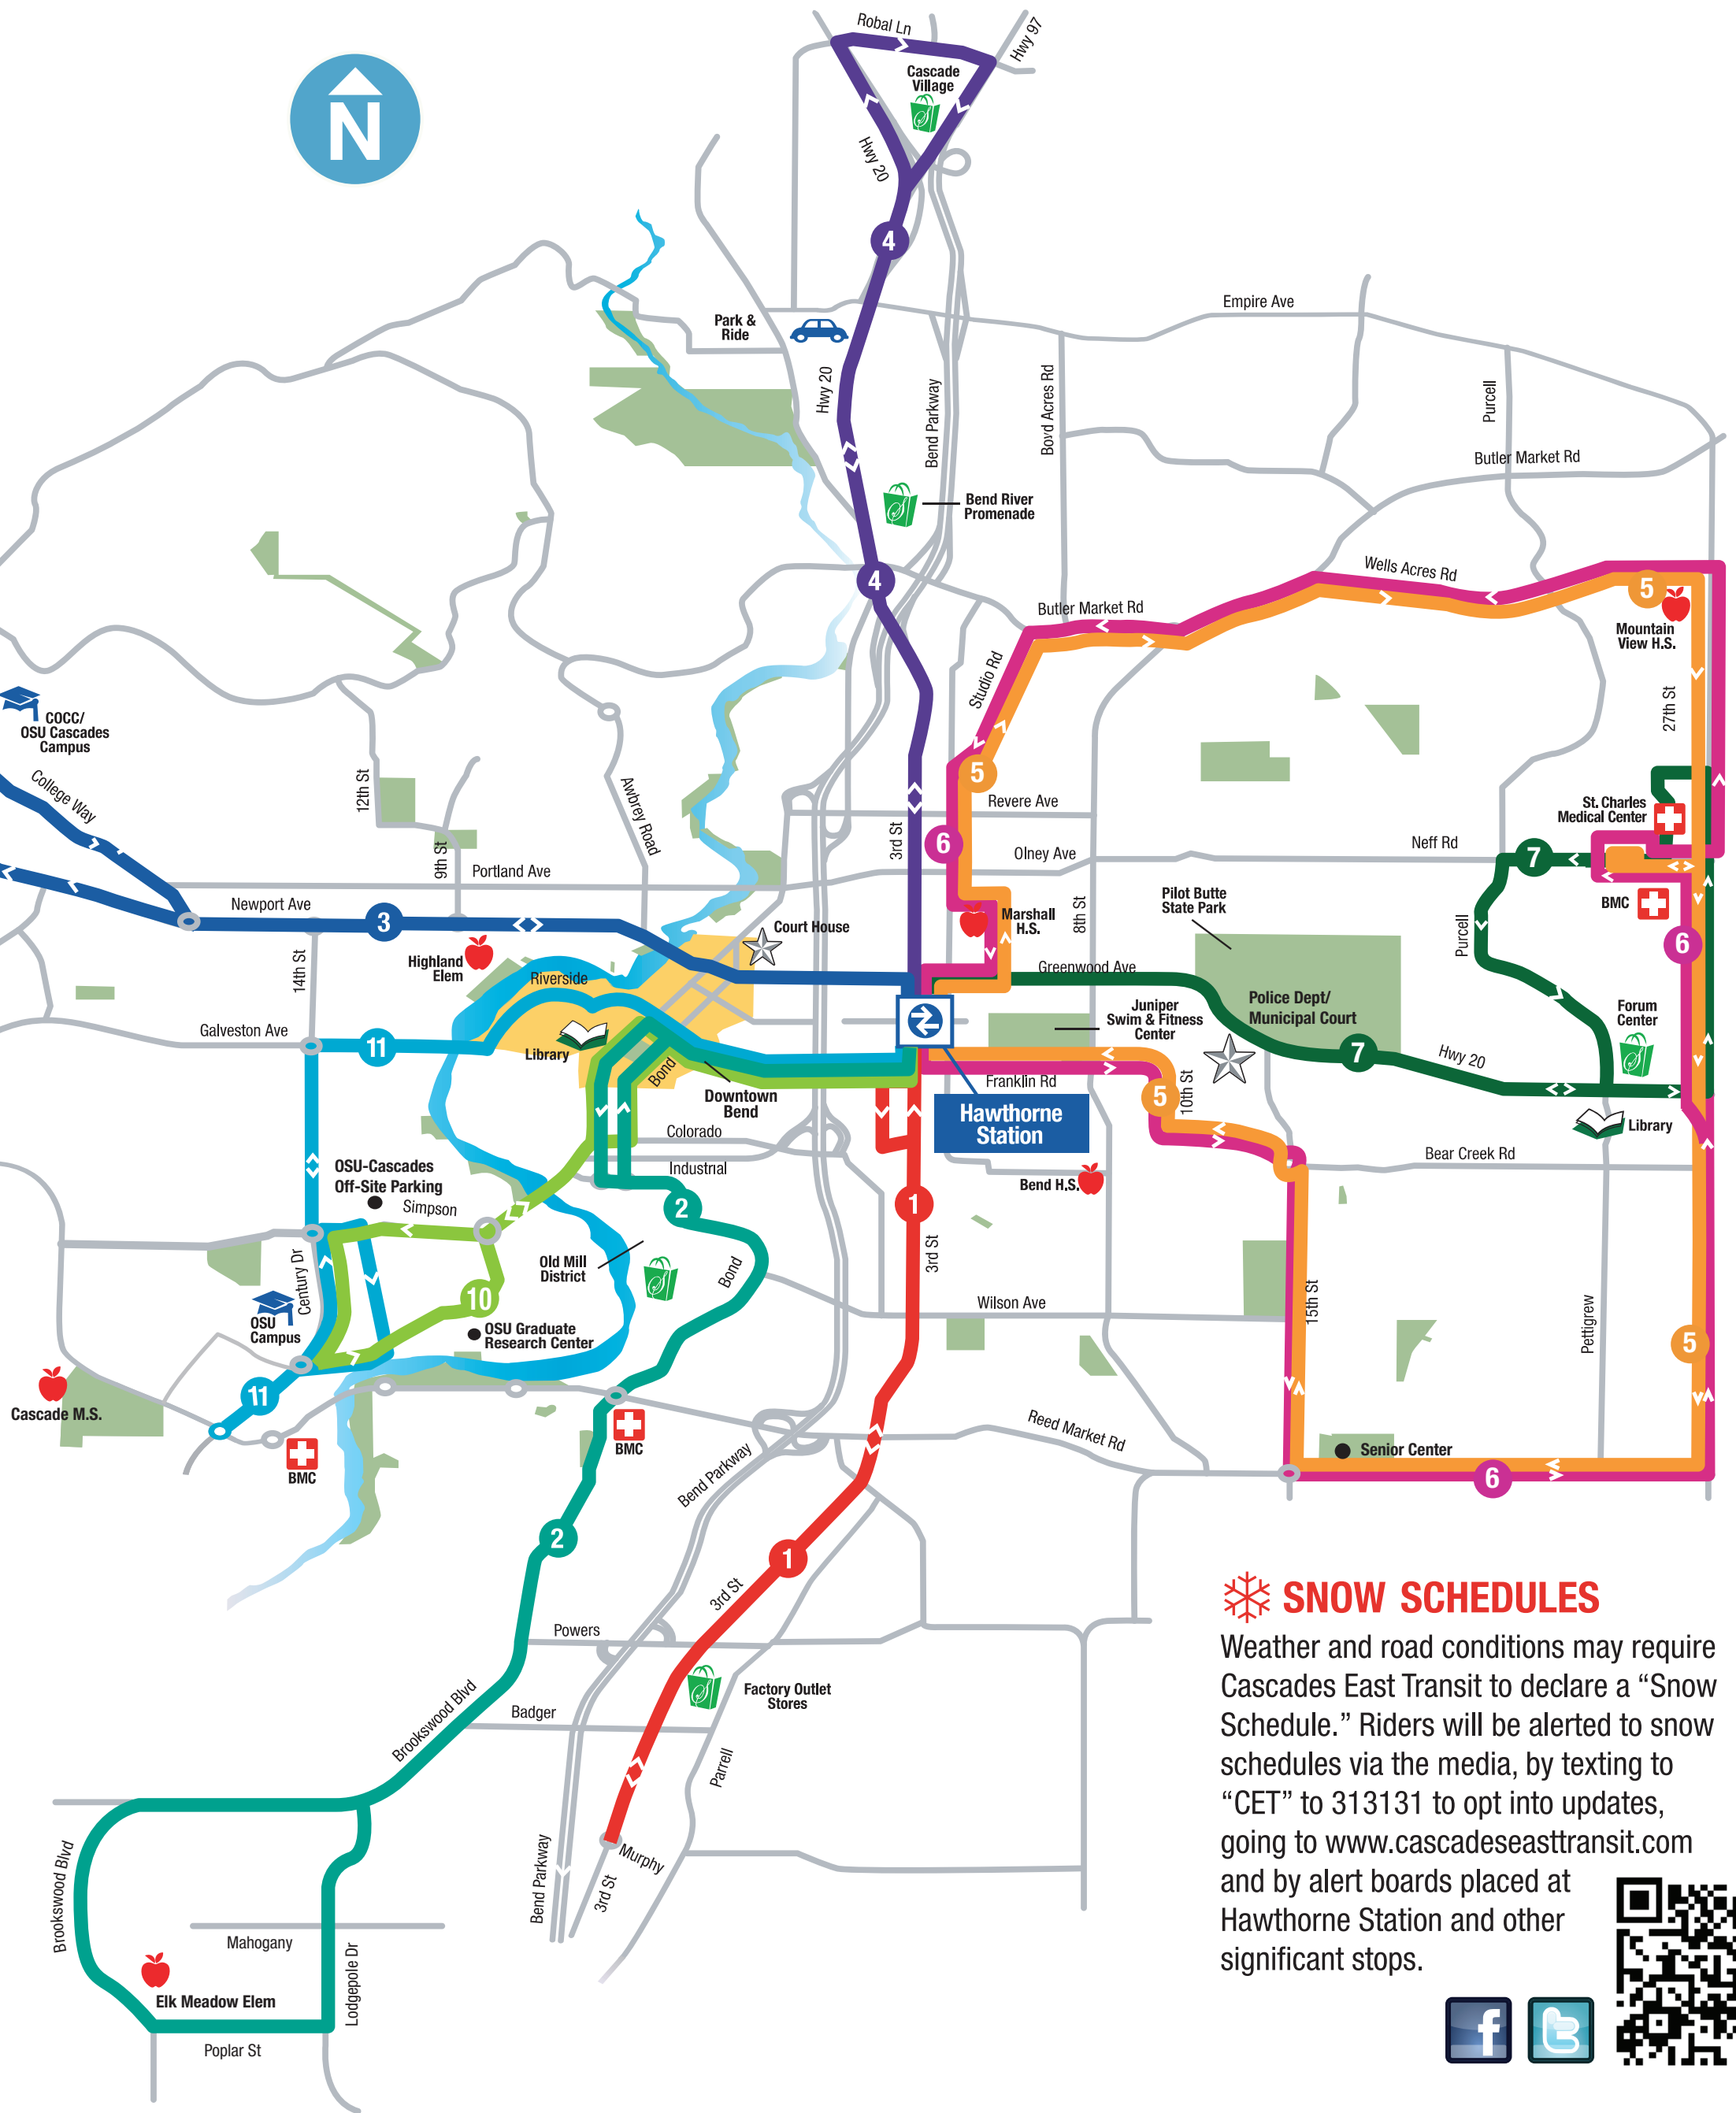

### SYSTEM MAP LEGEND

-  1 South 3rd St
-  2 Brookwood
-  3 Newport
-  4 North 3rd St
-  5 Wells Acres / Reed Mrkt
-  6 Reed Mrkt / Wells Acres
-  7 Greenwood
-  10 Colorado
-  11 Galveston / 14th
-  Transfer Point

### SNOW SCHEDULES

Weather and road conditions may require Cascades East Transit to declare a "Snow Schedule." Riders will be alerted to snow schedules via the media, by texting to "CET" to 313131 to opt into updates, going to [www.cascadeseasttransit.com](http://www.cascadeseasttransit.com) and by alert boards placed at Hawthorne Station and other significant stops.