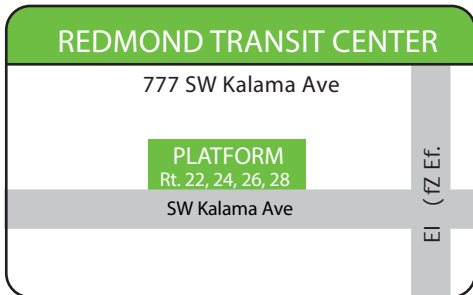

cascades east transit

Madras-Redmond

22

Northbound					Southbound				
Redmond Hub	Terrebonne	Culver E. 1st St.	Metolius	Madras DMV	Madras DMV	Metolius	Culver E. 1st St.	Terrebonne	Redmond Hub
5:38	—	6:03	6:11	6:18	6:28	6:35	6:43	7:00	7:10
—	—	—	—	—	7:05	7:12	7:20	—	7:46
7:18	—	7:43	7:51	7:58	8:08	8:15	8:23	8:40	8:50
2:30	2:39	2:56	3:04	3:11	3:21	3:28	3:36	—	4:02
4:12	4:21	4:38	4:46	4:53	5:03	5:10	5:18	—	5:44
5:54	6:03	6:20	6:28	6:35	6:45	6:52	7:00	—	7:26

AM
PM

Monday - Friday only / No Saturday or Sunday service

This is a MULTI-ZONE Route

MULTI-ZONE SINGLE RIDE
 Adult & Youth \$3.75 | Senior / Disabled* \$3.00

DAY PASS — UNLIMITED RIDES
 Adult & Youth \$6.25 | Senior / Disabled* \$5.00