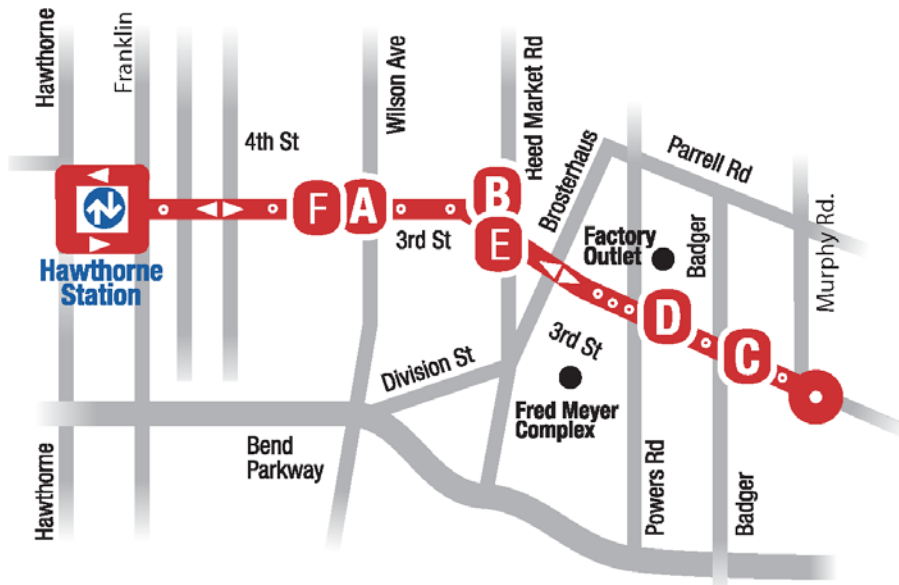

# South 3rd St. 1

## 1 South 3rd St.

**SNOW SCHEDULE**  
Leaves Hawthorne Station on the hour during weekdays

This is a ZONE 1 route

[cascadeseasttransit.com](http://cascadeseasttransit.com) 541-385-8680

	A	B	C	D	E	F		
Hawthorne Station	3rd at Wilson	3rd at Reed Market	3rd at WalMart	3rd at Factory Outlet	3rd at Reed Market	3rd at Yew	Hawthorne Station	
MONDAY - FRIDAY	6:00	6:03	6:06	6:09	6:11	6:13	6:15	AM
	6:30	6:33	6:36	6:39	6:41	6:43	6:45	
	7:00	7:03	7:06	7:09	7:11	7:13	7:15	
	7:30	7:33	7:36	7:39	7:41	7:43	7:45	
	8:00	8:03	8:06	8:09	8:11	8:13	8:15	
	8:30	8:33	8:36	8:39	8:41	8:43	8:45	
	9:00	9:03	9:06	9:09	9:11	9:13	9:15	
	9:30	9:33	9:36	9:39	9:41	9:43	9:45	
	10:00	10:03	10:06	10:09	10:11	10:13	10:15	
	10:30	10:33	10:36	10:39	10:41	10:43	10:45	
	11:00	11:03	11:06	11:09	11:11	11:13	11:15	
11:30	11:33	11:36	11:39	11:41	11:43	11:45		
12:00	12:03	12:06	12:09	12:11	12:13	12:15	PM	
12:30	12:33	12:36	12:39	12:41	12:43	12:45		
1:00	1:03	1:06	1:09	1:11	1:13	1:15		
1:30	1:33	1:36	1:39	1:41	1:43	1:45		
2:00	2:03	2:06	2:09	2:11	2:13	2:15		
2:30	2:33	2:36	2:39	2:41	2:43	2:45		
3:00	3:03	3:06	3:09	3:11	3:13	3:15		
3:30	3:33	3:36	3:39	3:41	3:43	3:45		
4:00	4:03	4:06	4:09	4:11	4:13	4:15		
4:30	4:33	4:36	4:39	4:41	4:43	4:45		
5:00	5:03	5:06	5:09	5:11	5:13	5:15		
5:30	5:33	5:36	5:39	5:41	5:43	5:45		
6:00	6:03	6:06	6:09	6:11	6:13	6:15		
6:30	6:33	6:36	6:39	6:41	6:43	6:45		
7:00	7:03	7:06	7:09	7:11	7:13	7:15		

	A	B	C	D	E	F			
Hawthorne Station	3rd at Wilson	3rd at Reed Market	3rd at WalMart	3rd at Factory Outlet	3rd at Reed Market	3rd at Yew	Hawthorne Station		
SATURDAY - SUNDAY	8:05	8:08	8:11	8:14	8:16	8:18	8:20	AM	
	9:05	9:08	9:11	9:14	9:16	9:18	9:20		
	10:05	10:08	10:11	10:14	10:16	10:18	10:20		
	11:05	11:08	11:11	11:14	11:16	11:18	11:20		
	12:05	12:08	12:11	12:14	12:16	12:18	12:20		PM
	1:05	1:08	1:11	1:14	1:16	1:18	1:20		
	2:05	2:08	2:11	2:14	2:16	2:18	2:20		
	3:05	3:08	3:11	3:14	3:16	3:18	3:20		
	4:05	4:08	4:11	4:14	4:16	4:18	4:20		
	5:05	5:08	5:11	5:14	5:16	5:18	5:20		