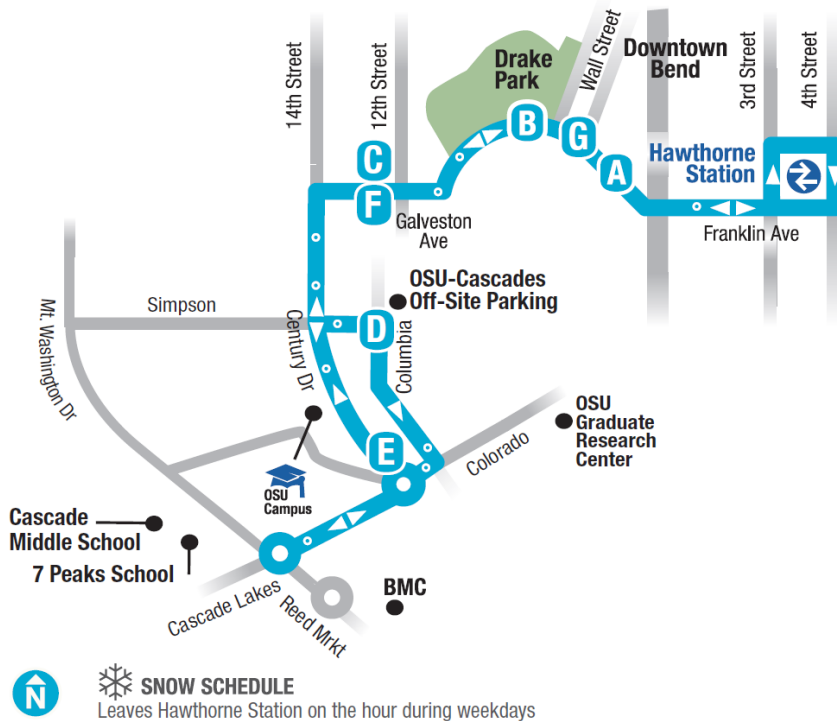

Galveston / 14th 11

Galveston / 14th 11

This is a ZONE 1 route

cascadeseastransit.com 541-385-8680

	A	B	C	D	E	F	G		
	Hawthorne Station	Franklin at Lava	Franklin at Broadway	Galveston at 13th	Columbia at Simpson	OSU Century at Donovan	Galveston at 13th		Franklin at Wall
MONDAY - FRIDAY	6:00	6:02	6:04	6:06	6:08	6:12	6:16	6:18	6:25 <i>AM</i>
	7:00	7:02	7:04	7:06	7:08	7:12	7:16	7:18	7:25
	8:00	8:02	8:04	8:06	8:08	8:12	8:16	8:18	8:25
	9:00	9:02	9:04	9:06	9:08	9:12	9:16	9:18	9:25
	10:00	10:02	10:04	10:06	10:08	10:12	10:16	10:18	10:25
	11:00	11:02	11:04	11:06	11:08	11:12	11:16	11:18	11:25
	12:00	12:02	12:04	12:06	12:08	12:12	12:16	12:18	12:25 <i>PM</i>
	1:00	1:02	1:04	1:06	1:08	1:12	1:16	1:18	1:25
	2:00	2:02	2:04	2:06	2:08	2:12	2:16	2:18	2:25
	3:00	3:02	3:04	3:06	3:08	3:12	3:16	3:18	3:25
	4:00	4:02	4:04	4:06	4:08	4:12	4:16	4:18	4:25
5:00	5:02	5:04	5:06	5:08	5:12	5:16	5:18	5:25	
6:00	6:02	6:04	6:06	6:08	6:12	6:16	6:18	6:25	
7:00	7:02	7:04	7:06	7:08	7:12	7:16	7:18	7:25	

	A	B	C	D	E	F	G		
	Hawthorne Station	Franklin at Lava	Franklin at Broadway	Galveston at 13th	Columbia at Simpson	OSU Century at Donovan	Galveston at 13th		Franklin at Wall
SATURDAY - SUNDAY	7:30	7:32	7:34	7:36	7:38	7:42	7:46	7:48	7:55 <i>AM</i>
	8:30	8:32	8:34	8:36	8:38	8:42	8:46	8:48	8:55
	9:30	9:32	9:34	9:36	9:38	9:42	9:46	9:48	9:55
	10:30	10:32	10:34	10:36	10:38	10:42	10:46	10:48	10:55
	11:30	11:32	11:34	11:36	11:38	11:42	11:46	11:48	11:55
	12:30	12:32	12:34	12:36	12:38	12:42	12:46	12:48	12:55 <i>PM</i>
	1:30	1:32	1:34	1:36	1:38	1:42	1:46	1:48	1:55
	2:30	2:32	2:34	2:36	2:38	2:42	2:46	2:48	2:55
	3:30	3:32	3:34	3:36	3:38	3:42	3:46	3:48	3:55
	4:30	4:32	4:34	4:36	4:38	4:42	4:46	4:48	4:55