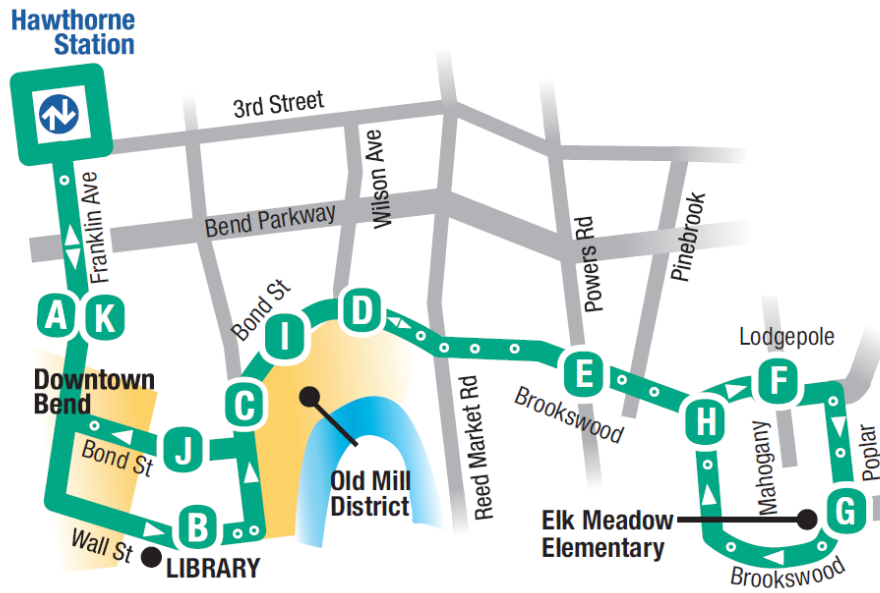

Brookwood 2

2 Brookwood

SNOW SCHEDULE

Leaves Hawthorne Station on the hour during weekdays

This is a ZONE 1 route

cascadeseasttransit.com 541-385-8680

	A	B	C	D	E	F	G	H	I	J	K		
	Franklin at Lava	Wall St. at Library	Bond at Industrial Way	Bond at Old Mill District	Brookswd at Powers	Lodgepole at Mahogany	Poplar at Brookswd	Brookswd at Lodgepole	Bond at Scalehouse	Bond at Colorado	Franklin at Lava	Hawthorne Station	
MONDAY - FRIDAY	6:00	6:02	6:06	6:08	6:10	6:12	6:15	6:18	6:20	6:24	6:27	6:29	6:32 <i>AM</i>
	6:45	6:47	6:51	6:53	6:55	6:57	7:00	7:03	7:05	7:09	7:12	7:15	7:18
	7:30	7:32	7:36	7:38	7:40	7:42	7:45	7:48	7:50	7:54	7:57	7:59	8:02
	8:15	8:17	8:21	8:23	8:25	8:27	8:30	8:33	8:35	8:39	8:42	8:45	8:48
	9:00	9:02	9:06	9:08	9:10	9:12	9:15	9:18	9:20	9:24	9:27	9:29	9:32
	9:45	9:47	9:51	9:53	9:55	9:57	10:00	10:03	10:05	10:09	10:12	10:15	10:18
	10:30	10:32	10:36	10:38	10:40	10:42	10:45	10:48	10:50	10:54	10:57	10:59	11:02
	11:15	11:17	11:21	11:23	11:25	11:27	11:30	11:33	11:35	11:39	11:42	11:45	11:48
	12:00	12:02	12:06	12:08	12:10	12:12	12:15	12:18	12:20	12:24	12:27	12:29	12:32 <i>PM</i>
	12:45	12:47	12:51	12:53	12:55	12:57	1:00	1:03	1:05	1:09	1:12	1:15	1:18
	1:30	1:32	1:36	1:38	1:40	1:42	1:45	1:48	1:50	1:54	1:57	1:59	2:02
	2:15	2:17	2:21	2:23	2:25	2:27	2:30	2:33	2:35	2:39	2:42	2:45	2:48
	3:00	3:02	3:06	3:08	3:10	3:12	3:15	3:18	3:20	3:24	3:27	3:29	3:32
	3:45	3:47	3:51	3:53	3:55	3:57	4:00	4:03	4:05	4:09	4:12	4:15	4:18
4:30	4:32	4:36	4:38	4:40	4:42	4:45	4:48	4:50	4:54	4:57	4:59	5:02	
5:15	5:17	5:21	5:23	5:25	5:27	5:30	5:33	5:35	5:39	5:42	5:45	5:48	
6:00	6:02	6:06	6:08	6:10	6:12	6:15	6:18	6:20	6:24	6:27	6:29	6:32	
7:00	7:02	7:06	7:08	7:10	7:12	7:15	7:18	7:20	7:24	7:27	7:29	7:32	