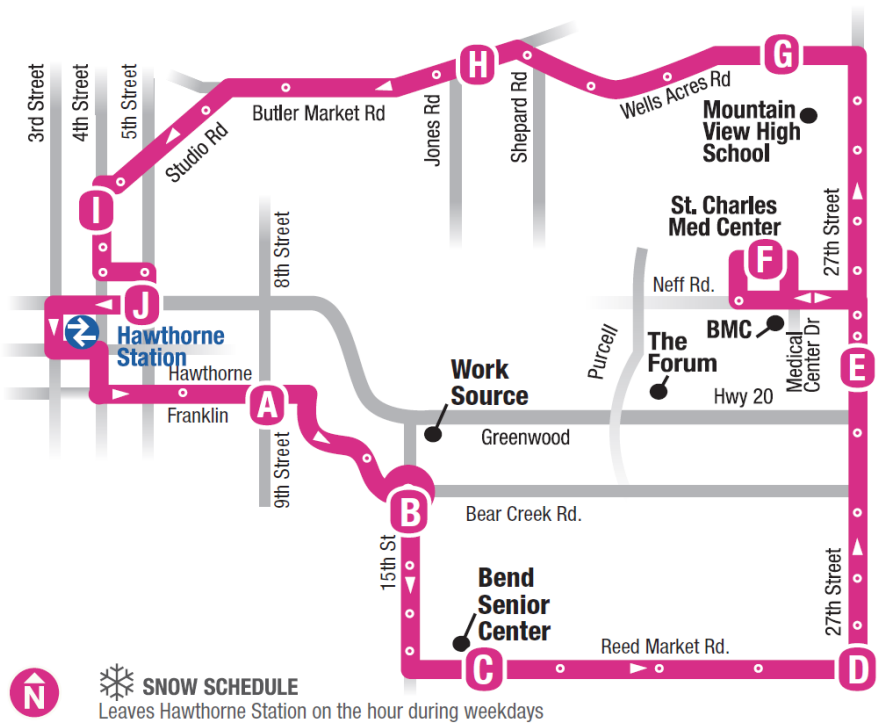

Reed Market / Wells Acres 6

Reed Market / Wells Acres 6

	A	B	C	D	E	F	G	H	I	J		
	Franklin at 9th	15th at Bear Creek	Reed Mrkt across from Senior Cntr	27th at Reed Market	27th at Grand Wy	St. Charles Medical Center	Wells Acre at Weeping Willow	Butler Mrkt at Huettl	4th at Seward	5th at Kearney	Hawthorne Station	
MONDAY - FRIDAY	6:00	6:02	6:04	6:07	6:09	6:12	6:18	6:21	6:25	6:28	6:30	6:33 <i>AM</i>
	6:45	6:47	6:49	6:52	6:54	6:57	7:03	7:06	7:10	7:13	7:15	7:18
	7:30	7:32	7:34	7:37	7:39	7:42	7:48	7:51	7:55	7:58	8:00	8:03
	8:15	8:17	8:19	8:22	8:24	8:27	8:33	8:36	8:40	8:43	8:45	8:48
	9:00	9:02	9:04	9:07	9:09	9:12	9:18	9:21	9:25	9:28	9:30	9:33
	9:45	9:47	9:49	9:52	9:54	9:57	10:03	10:06	10:10	10:13	10:15	10:18
	10:30	10:32	10:34	10:37	10:39	10:42	10:48	10:51	10:55	10:58	11:00	11:03
	11:15	11:17	11:19	11:22	11:24	11:27	11:33	11:36	11:40	11:43	11:45	11:48
	12:00	12:02	12:04	12:07	12:09	12:12	12:18	12:21	12:25	12:28	12:30	12:33 <i>PM</i>
	12:45	12:47	12:49	12:52	12:54	12:57	1:03	1:06	1:10	1:13	1:15	1:18
	1:30	1:32	1:34	1:37	1:39	1:42	1:48	1:51	1:55	1:58	2:00	2:03
2:15	2:17	2:19	2:22	2:24	2:27	2:33	2:36	2:40	2:43	2:45	2:48	
3:00	3:02	3:04	3:07	3:09	3:12	3:18	3:21	3:25	3:28	3:30	3:33	
3:45	3:47	3:49	3:52	3:54	3:57	4:03	4:06	4:10	4:13	4:15	4:18	
4:30	4:32	4:34	4:37	4:39	4:42	4:48	4:51	4:55	4:58	5:00	5:03	
5:15	5:17	5:19	5:22	5:24	5:27	5:33	5:36	5:40	5:43	5:45	5:48	
6:00	6:02	6:04	6:07	6:09	6:12	6:18	6:21	6:25	6:28	6:30	6:33	
7:00	7:02	7:04	7:07	7:09	7:12	7:18	7:21	7:25	7:28	7:30	7:33	