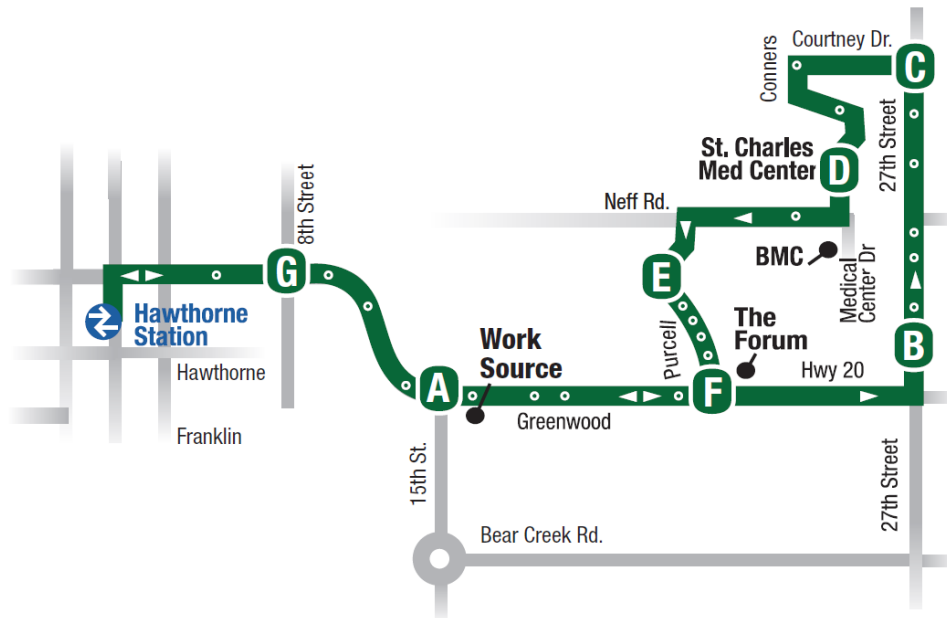

Greenwood 7

Greenwood 7

SNOW SCHEDULE

Leaves Hawthorne Station on the hour during weekdays

This is a ZONE 1 route

cascadeseastransit.com 541-385-8680

	A	B	C	D	E	F	G	Hawthorne Station	
	Greenwd at 15th	27th at Grand Wy	Courtney at 27th	St. Charles Medical Center	Purcell at Lotus	Greenwd at Purcell	Greenwd at 8th		
MONDAY - FRIDAY	6:00	6:02	6:05	6:08	6:14	6:16	6:19	6:22	6:24
	6:30	6:32	6:35	6:38	6:44	6:46	6:49	6:52	6:54
	7:00	7:02	7:05	7:08	7:14	7:16	7:19	7:22	7:24
	7:30	7:32	7:35	7:38	7:44	7:46	7:49	7:52	7:54
	8:00	8:02	8:05	8:08	8:14	8:16	8:19	8:22	8:24
	8:30	8:32	8:35	8:38	8:44	8:46	8:49	8:52	8:54
	9:00	9:02	9:05	9:08	9:14	9:16	9:19	9:22	9:24
	9:30	9:32	9:35	9:38	9:44	9:46	9:49	9:52	9:54
	10:00	10:02	10:05	10:08	10:14	10:16	10:19	10:22	10:24
	10:30	10:32	10:35	10:38	10:44	10:46	10:49	10:52	10:54
	11:00	11:02	11:05	11:08	11:14	11:16	11:19	11:22	11:24
	11:30	11:32	11:35	11:38	11:44	11:46	11:49	11:52	11:54
	12:00	12:02	12:05	12:08	12:14	12:16	12:19	12:22	12:24
	12:30	12:32	12:35	12:38	12:44	12:46	12:49	12:52	12:54
1:00	1:02	1:05	1:08	1:14	1:16	1:19	1:22	1:24	
1:30	1:32	1:35	1:38	1:44	1:46	1:49	1:52	1:54	
2:00	2:02	2:05	2:08	2:14	2:16	2:19	2:22	2:24	
2:30	2:32	2:35	2:38	2:44	2:46	2:49	2:52	2:54	
3:00	3:02	3:05	3:08	3:14	3:16	3:19	3:22	3:24	
3:30	3:32	3:35	3:38	3:44	3:46	3:49	3:52	3:54	
4:00	4:02	4:05	4:08	4:14	4:16	4:19	4:22	4:24	
4:30	4:32	4:35	4:38	4:44	4:46	4:49	4:52	4:54	
5:00	5:02	5:05	5:08	5:14	5:16	5:19	5:22	5:24	
5:30	5:32	5:35	5:38	5:44	5:46	5:49	5:52	5:54	
6:00	6:02	6:05	6:08	6:14	6:16	6:19	6:22	6:24	
6:30	6:32	6:35	6:38	6:44	6:46	6:49	6:52	6:54	
7:00	7:02	7:05	7:08	7:14	7:16	7:19	7:22	7:24	