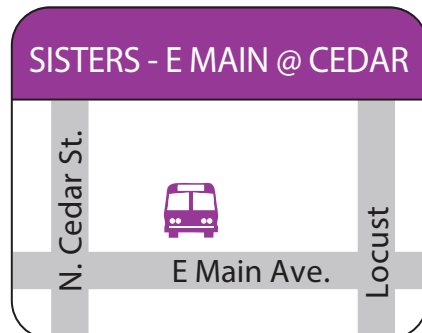

Sisters-Redmond

Westbound					Eastbound	
Rdm. Hub	George Cyrus	E. Main @ Cedar	W. Main @ Oak	Rays' Food Place	George Cyrus	Rdm. Hub
6:12	—	6:38	6:40	6:43	—	7:13
7:23	7:43	7:50	7:52	7:55	8:06	8:26
2:40	3:00	3:07	3:09	3:12	3:23	3:43

AM
PM

Monday - Friday only / No Saturday or Sunday service

This is a MULTI-ZONE Route

MULTI-ZONE SINGLE RIDE
 Adult & Youth \$3.75 Senior / Disabled* \$3.00

DAY PASS — UNLIMITED RIDES
 Adult & Youth \$6.25 Senior / Disabled* \$5.00

*Discounted fares are available to those age 60 and older and/or disabled.

*Medicare clients may show their card to be eligible for Senior/Disabled fares.

Multi-zone fares can be used to ride Bend fixed route services, but do not include a ride on Bend dial-a-ride OR local buses requiring a reservation in Culver, La Pine, Madras, Metolius, Prineville, Redmond, or Sisters.