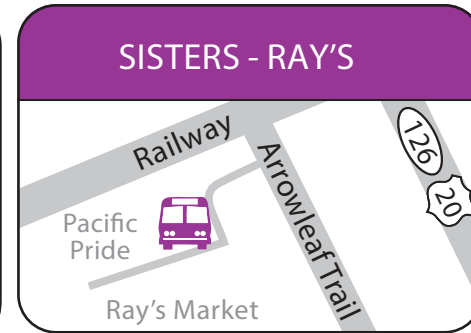

Sisters-Redmond

Westbound					Eastbound	
Rdm. Hub	George Cyrus	E. Main @ Cedar	W. Main @ Oak	Rays' Food Place	George Cyrus	Rdm. Hub
6:12	—	6:38	6:40	6:43	—	7:13
7:23	7:43	7:50	7:52	7:55	8:06	8:26
2:40	3:00	3:07	3:09	3:12	3:23	3:43

AM
PM

Monday - Friday only / No Saturday or Sunday service

This is a MULTI-ZONE Route

MULTI-ZONE SINGLE RIDE
 Adult & Youth \$3.75 Senior / Disabled* \$3.00

DAY PASS — UNLIMITED RIDES
 Adult & Youth \$6.25 Senior / Disabled* \$5.00

*Discounted fares are available to those age 60 and older and/or disabled.

*Medicare clients may show their card to be eligible for Senior/Disabled fares.

Multi-zone fares can be used to ride Bend fixed route services, but do not include a ride on Bend dial-a-ride OR local buses requiring a reservation in Culver, La Pine, Madras, Metolius, Prineville, Redmond, or Sisters.