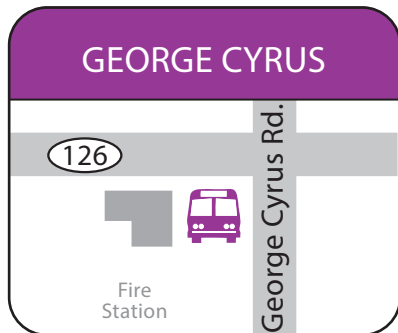

Sisters-Redmond

Westbound					Eastbound	
Rdm. Hub	George Cyrus	E. Main @ Cedar	W. Main @ Oak	Rays' Food Place	George Cyrus	Rdm. Hub
6:12	—	6:38	6:40	6:43	—	7:13
7:23	7:43	7:50	7:52	7:55	8:06	8:26
2:40	3:00	3:07	3:09	3:12	3:23	3:43

AM
PM

Monday - Friday only / No Saturday or Sunday service

This is a MULTI-ZONE Route

MULTI-ZONE SINGLE RIDE
 Adult & Youth \$3.75 Senior / Disabled* \$3.00

DAY PASS — UNLIMITED RIDES
 Adult & Youth \$6.25 Senior / Disabled* \$5.00