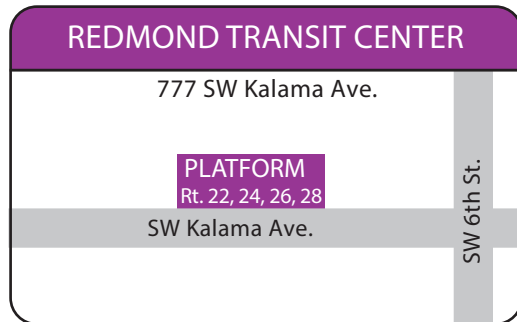

Sisters-Redmond

Westbound					Eastbound	
Rdm. Hub	George Cyrus	E. Main @ Cedar	W. Main @ Oak	Rays' Food Place	George Cyrus	Rdm. Hub
6:12	—	6:38	6:40	6:43	—	7:13
7:23	7:43	7:50	7:52	7:55	8:06	8:26
2:40	3:00	3:07	3:09	3:12	3:23	3:43

AM
PM

Monday - Friday only / No Saturday or Sunday service

This is a MULTI-ZONE Route

MULTI-ZONE SINGLE RIDE
 Adult & Youth \$3.75 Senior / Disabled* \$3.00

DAY PASS — UNLIMITED RIDES
 Adult & Youth \$6.25 Senior / Disabled* \$5.00