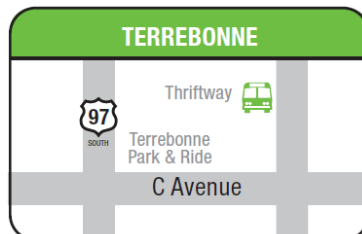

SOUTHBOUND					NORTHBOUND				
Redmond Hub	Terrebonne	Culver E. 1st St.	Metolius	Madras DMV	Madras DMV	Metolius	Culver E. 1st St.	Terrebonne	Redmond Hub
5:38	---	6:03	6:11	6:18	6:28	6:35	6:43	7:00	7:10
---	---	---	---	---	7:05	7:12	7:20	---	7:46
7:18	---	7:43	7:51	7:58	8:08	8:15	8:23	8:40	8:50
2:30	2:39	2:56	3:04	3:11	3:21	3:28	3:36	---	4:02
4:12	4:21	4:38	4:46	4:53	5:03	5:10	5:18	---	5:44
5:54	6:03	6:20	6:28	6:35	6:45	6:52	7:00	---	7:26

SATURDAY

SOUTHBOUND					NORTHBOUND				
Madras DMV	Metolius	Culver E. 1st St.	Walmart	Redmond Hub	Redmond Hub	Walmart	Culver E. 1st St.	Metolius	Madras DMV
9:08	9:18	9:26	9:53	10:02	10:12	---	10:37	10:45	10:56
12:42	12:52	1:00	1:27	1:36	1:46	1:51	2:13	2:21	2:32
3:59	4:09	4:17	4:44	4:53	5:03	5:08	5:30	5:38	5:49

MULTI-ZONE ROUTE

SINGLE RIDE: Adult & Youth **\$3.75**, Senior / Disabled* **\$3.00** | **DAY PASS:** Adult & Youth **\$6.25**, Senior / Disabled* **\$5.00**

*Discounted fares are available to those age 60 and older and/or disabled. | *Medicare clients may show their card to be eligible for Senior/Disabled fares. Multi-Zone fares can be used to ride Bend fixed-route services, but do not include rides on CET Bend and Rural Dial-A-Ride services in La Pine, Redmond, Sisters, Prineville, and Madras, as well as CET recreation services.