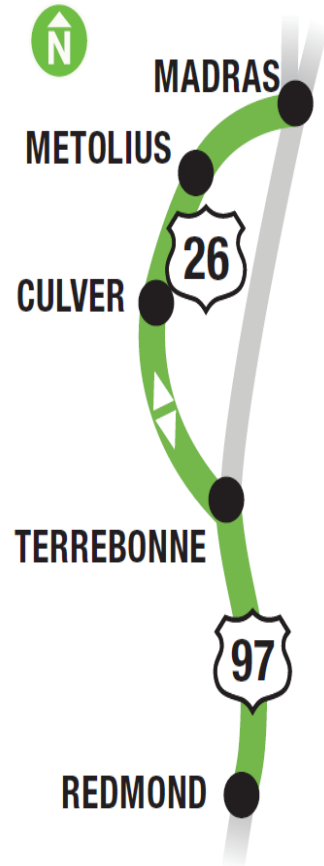

cascades east transit

SATURDAY SERVICE BEGINS FEBRUARY 1, 2020

Madras-Redmond

22

MONDAY - FRIDAY

Weather and road conditions may impact bus schedules. Visit CascadesEastTransit.com or text "CET" to 313131 to opt into receiving service updates.

SOUTHBOUND					NORTHBOUND				
Redmond Hub	Terrebonne	Culver E. 1st St.	Metolius	Madras DMV	Madras DMV	Metolius	Culver E. 1st St.	Terrebonne	Redmond Hub
5:38	---	6:03	6:11	6:18	6:28	6:35	6:43	7:00	7:10
---	---	---	---	---	7:05	7:12	7:20	---	7:46
7:18	---	7:43	7:51	7:58	8:08	8:15	8:23	8:40	8:50
2:30	2:39	2:56	3:04	3:11	3:21	3:28	3:36	---	4:02
4:12	4:21	4:38	4:46	4:53	5:03	5:10	5:18	---	5:44
5:54	6:03	6:20	6:28	6:35	6:45	6:52	7:00	---	7:26

SATURDAY

SOUTHBOUND					NORTHBOUND				
Madras DMV	Metolius	Culver E. 1st St.	Walmart	Redmond Hub	Redmond Hub	Walmart	Culver E. 1st St.	Metolius	Madras DMV
9:08	9:18	9:26	9:53	10:02	10:12	---	10:37	10:45	10:56
12:42	12:52	1:00	1:27	1:36	1:46	1:51	2:13	2:21	2:32
3:59	4:09	4:17	4:44	4:53	5:03	5:08	5:30	5:38	5:49

MULTI-ZONE ROUTE

SINGLE RIDE: Adult & Youth **\$3.75**, Senior / Disabled* **\$3.00** | **DAY PASS:** Adult & Youth **\$6.25**, Senior / Disabled* **\$5.00**

*Discounted fares are available to those age 60 and older and/or disabled. | *Medicare clients may show their card to be eligible for Senior/Disabled fares. Multi-Zone fares can be used to ride Bend fixed-route services, but do not include rides on CET Bend and Rural Dial-A-Ride services in La Pine, Redmond, Sisters, Prineville, and Madras, as well as CET recreation services.