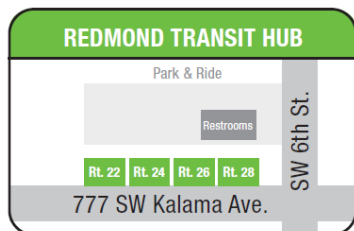

SATURDAY

SOUTHBOUND					NORTHBOUND				
Madras DMV	Metolius	Culver E. 1st St.	Walmart	Redmond Hub	Redmond Hub	Walmart	Culver E. 1st St.	Metolius	Madras DMV
9:08	9:18	9:26	9:53	10:02	10:12	---	10:37	10:45	10:56
12:42	12:52	1:00	1:27	1:36	1:46	1:51	2:13	2:21	2:32
3:59	4:09	4:17	4:44	4:53	5:03	5:08	5:30	5:38	5:49

MULTI-ZONE ROUTE

SINGLE RIDE: Adult & Youth **\$3.75**, Senior / Disabled* **\$3.00** | **DAY PASS:** Adult & Youth **\$6.25**, Senior / Disabled* **\$5.00**

*Discounted fares are available to those age 60 and older and/or disabled. | *Medicare clients may show their card to be eligible for Senior/Disabled fares. Multi-Zone fares can be used to ride Bend fixed-route services, but do not include rides on CET Bend and Rural Dial-A-Ride services in La Pine, Redmond, Sisters, Prineville, and Madras, as well as CET recreation services.