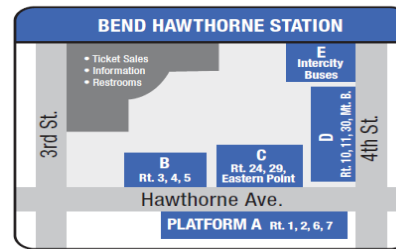

SATURDAY

SOUTHBOUND			NORTHBOUND		
Redmond Hub	Hwy 97 at Robal	Hawthorne Station	Hawthorne Station	Robal at Hunnell	Redmond Hub
6:45	7:05	7:15	7:25	7:32	7:57
9:28	9:48	9:58	10:10	10:17	10:42
12:37	12:57	1:07	1:22	1:32	1:57
3:13	3:33	3:43	3:58	4:05	4:30
4:45	5:05	5:12	5:23	5:30	5:55

MULTI-ZONE ROUTE

SINGLE RIDE: Adult & Youth **\$3.75**, Senior / Disabled* **\$3.00** | **DAY PASS:** Adult & Youth **\$6.25**, Senior / Disabled* **\$5.00**

*Discounted fares are available to those age 60 and older and/or disabled. | *Medicare clients may show their card to be eligible for Senior/Disabled fares. Multi-Zone fares can be used to ride Bend fixed-route services, but do not include rides on CET Bend and Rural Dial-A-Ride services in La Pine, Redmond, Sisters, Prineville, and Madras, as well as CET recreation services.