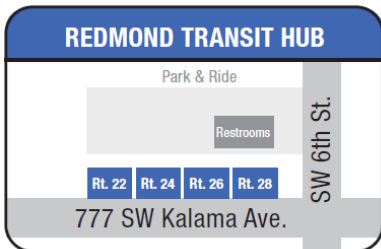

SATURDAY

SOUTHBOUND			NORTHBOUND		
Redmond Hub	Hwy 97 at Robal	Hawthorne Station	Hawthorne Station	Robal at Hunnell	Redmond Hub
6:45	7:05	7:15	7:25	7:32	7:57
9:28	9:48	9:58	10:10	10:17	10:42
12:37	12:57	1:07	1:22	1:32	1:57
3:13	3:33	3:43	3:58	4:05	4:30
4:45	5:05	5:12	5:23	5:30	5:55

MULTI-ZONE ROUTE

SINGLE RIDE: Adult & Youth **\$3.75**, Senior / Disabled* **\$3.00** | **DAY PASS:** Adult & Youth **\$6.25**, Senior / Disabled* **\$5.00**

*Discounted fares are available to those age 60 and older and/or disabled. | *Medicare clients may show their card to be eligible for Senior/Disabled fares. Multi-Zone fares can be used to ride Bend fixed-route services, but do not include rides on CET Bend and Rural Dial-A-Ride services in La Pine, Redmond, Sisters, Prineville, and Madras, as well as CET recreation services.