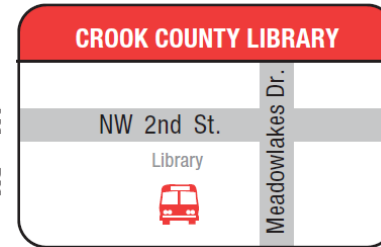

EASTBOUND				WESTBOUND			
Redmond Hub	Powell Butte Church	Crook County Library	Stryker Park	Stryker Park	3rd at Harwood	Powell Butte Church	Redmond Hub
6:03	—	6:28	6:32	6:42	6:45	6:58	7:11
7:22	—	7:47	7:51	8:01	8:04	8:17	8:30
—	—	—	—	—	—	—	—
2:23	2:36	2:49	2:52	3:02	3:05	—	3:30
3:50	4:03	4:16	4:20	4:30	4:33	—	4:58
5:50	6:03	6:16	6:20	6:30	6:33	—	6:58

AM

PM

**SATURDAY**

EASTBOUND			WESTBOUND		
Redmond Hub	Crook County Library	Stryker Park	Stryker Park	3rd at Harwood	Redmond Hub
8:15	8:40	8:44	8:49	8:52	9:18
11:30	11:55	11:59	12:04	12:07	12:32
2:00	2:25	2:29	2:34	2:37	3:03

AM

PM

MULTI-ZONE ROUTE

**SINGLE RIDE:** Adult & Youth **\$3.75**, Senior / Disabled\* **\$3.00** | **DAY PASS:** Adult & Youth **\$6.25**, Senior / Disabled\* **\$5.00**

\*Discounted fares are available to those age 60 and older and/or disabled. | \*Medicare clients may show their card to be eligible for Senior/Disabled fares. Multi-Zone fares can be used to ride Bend fixed-route services, but do not include rides on CET Bend and Rural Dial-A-Ride services in La Pine, Redmond, Sisters, Prineville, and Madras, as well as CET recreation services.