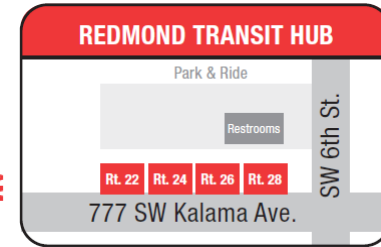

EASTBOUND				WESTBOUND			
Redmond Hub	Powell Butte Church	Crook County Library	Stryker Park	Stryker Park	3rd at Harwood	Powell Butte Church	Redmond Hub
6:03	—	6:28	6:32	6:42	6:45	6:58	7:11
7:22	—	7:47	7:51	8:01	8:04	8:17	8:30
—	—	—	—	—	—	—	—
2:23	2:36	2:49	2:52	3:02	3:05	—	3:30
3:50	4:03	4:16	4:20	4:30	4:33	—	4:58
5:50	6:03	6:16	6:20	6:30	6:33	—	6:58

AM

PM

**SATURDAY**

EASTBOUND			WESTBOUND		
Redmond Hub	Crook County Library	Stryker Park	Stryker Park	3rd at Harwood	Redmond Hub
8:15	8:40	8:44	8:49	8:52	9:18
11:30	11:55	11:59	12:04	12:07	12:32
2:00	2:25	2:29	2:34	2:37	3:03

AM

PM

MULTI-ZONE ROUTE

**SINGLE RIDE:** Adult & Youth **\$3.75**, Senior / Disabled\* **\$3.00** | **DAY PASS:** Adult & Youth **\$6.25**, Senior / Disabled\* **\$5.00**

\*Discounted fares are available to those age 60 and older and/or disabled. | \*Medicare clients may show their card to be eligible for Senior/Disabled fares. Multi-Zone fares can be used to ride Bend fixed-route services, but do not include rides on CET Bend and Rural Dial-A-Ride services in La Pine, Redmond, Sisters, Prineville, and Madras, as well as CET recreation services.