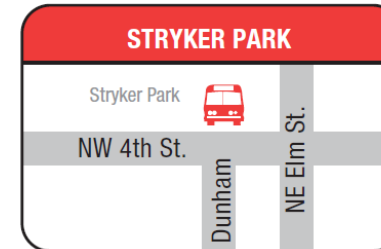

EASTBOUND				WESTBOUND			
Redmond Hub	Powell Butte Church	Crook County Library	Stryker Park	Stryker Park	3rd at Harwood	Powell Butte Church	Redmond Hub
6:03	—	6:28	6:32	6:42	6:45	6:58	7:11
7:22	—	7:47	7:51	8:01	8:04	8:17	8:30
—	—	—	—	—	—	—	—
2:23	2:36	2:49	2:52	3:02	3:05	—	3:30
3:50	4:03	4:16	4:20	4:30	4:33	—	4:58
5:50	6:03	6:16	6:20	6:30	6:33	—	6:58

AM

PM

**SATURDAY**

EASTBOUND			WESTBOUND		
Redmond Hub	Crook County Library	Stryker Park	Stryker Park	3rd at Harwood	Redmond Hub
8:15	8:40	8:44	8:49	8:52	9:18
11:30	11:55	11:59	12:04	12:07	12:32
2:00	2:25	2:29	2:34	2:37	3:03

AM

PM

MULTI-ZONE ROUTE

**SINGLE RIDE:** Adult & Youth **\$3.75**, Senior / Disabled\* **\$3.00** | **DAY PASS:** Adult & Youth **\$6.25**, Senior / Disabled\* **\$5.00**

\*Discounted fares are available to those age 60 and older and/or disabled. | \*Medicare clients may show their card to be eligible for Senior/Disabled fares. Multi-Zone fares can be used to ride Bend fixed-route services, but do not include rides on CET Bend and Rural Dial-A-Ride services in La Pine, Redmond, Sisters, Prineville, and Madras, as well as CET recreation services.