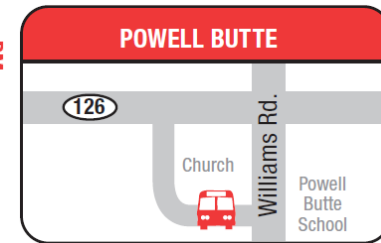

EASTBOUND				WESTBOUND			
Redmond Hub	Powell Butte Church	Crook County Library	Stryker Park	Stryker Park	3rd at Harwood	Powell Butte Church	Redmond Hub
6:03	—	6:28	6:32	6:42	6:45	6:58	7:11
7:22	—	7:47	7:51	8:01	8:04	8:17	8:30
—	—	—	—	—	—	—	—
2:23	2:36	2:49	2:52	3:02	3:05	—	3:30
3:50	4:03	4:16	4:20	4:30	4:33	—	4:58
5:50	6:03	6:16	6:20	6:30	6:33	—	6:58

AM

PM

**SATURDAY**

EASTBOUND			WESTBOUND		
Redmond Hub	Crook County Library	Stryker Park	Stryker Park	3rd at Harwood	Redmond Hub
8:15	8:40	8:44	8:49	8:52	9:18
11:30	11:55	11:59	12:04	12:07	12:32
2:00	2:25	2:29	2:34	2:37	3:03

AM

PM

MULTI-ZONE ROUTE

**SINGLE RIDE:** Adult & Youth **\$3.75**, Senior / Disabled\* **\$3.00** | **DAY PASS:** Adult & Youth **\$6.25**, Senior / Disabled\* **\$5.00**

\*Discounted fares are available to those age 60 and older and/or disabled. | \*Medicare clients may show their card to be eligible for Senior/Disabled fares. Multi-Zone fares can be used to ride Bend fixed-route services, but do not include rides on CET Bend and Rural Dial-A-Ride services in La Pine, Redmond, Sisters, Prineville, and Madras, as well as CET recreation services.