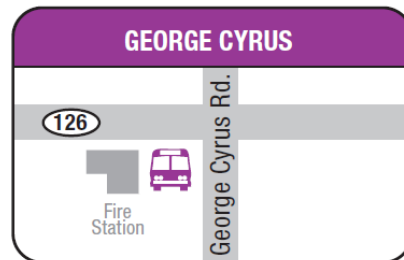

Sisters-Redmond

MONDAY - FRIDAY

Weather and road conditions may impact bus schedules. Visit CascadesEastTransit.com or text "CET" to 313131 to opt into receiving service updates.

WESTBOUND					EASTBOUND	
Redmond Hub	George Cyrus	E. Main at Cedar	W. Main at Oak	Ray's Food Place	George Cyrus	Redmond Hub
6:12	—	6:38	6:40	6:43	—	7:13
7:23	7:43	7:50	7:52	7:55	8:06	8:26
2:40	3:00	3:07	3:09	3:12	3:23	3:43

AM
PM

NO SATURDAY SCHEDULE FOR ROUTE 28

MULTI-ZONE ROUTE

SINGLE RIDE: Adult & Youth **\$3.75**, Senior / Disabled* **\$3.00** | **DAY PASS:** Adult & Youth **\$6.25**, Senior / Disabled* **\$5.00**

*Discounted fares are available to those age 60 and older and/or disabled. | *Medicare clients may show their card to be eligible for Senior/Disabled fares. Multi-Zone fares can be used to ride Bend fixed-route services, but do not include rides on CET Bend and Rural Dial-A-Ride services in La Pine, Redmond, Sisters, Prineville, and Madras, as well as CET recreation services.