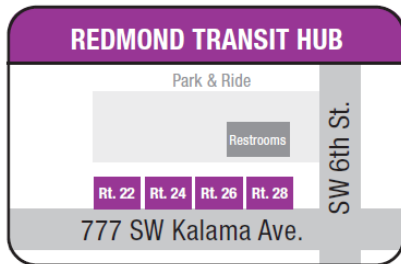

Sisters-Redmond

MONDAY - FRIDAY

Weather and road conditions may impact bus schedules. Visit CascadesEastTransit.com or text "CET" to 313131 to opt into receiving service updates.

WESTBOUND					EASTBOUND	
Redmond Hub	George Cyrus	E. Main at Cedar	W. Main at Oak	Ray's Food Place	George Cyrus	Redmond Hub
6:12	—	6:38	6:40	6:43	—	7:13
7:23	7:43	7:50	7:52	7:55	8:06	8:26
2:40	3:00	3:07	3:09	3:12	3:23	3:43

AM
PM

NO SATURDAY SCHEDULE FOR ROUTE 28

MULTI-ZONE ROUTE

SINGLE RIDE: Adult & Youth **\$3.75**, Senior / Disabled* **\$3.00** | **DAY PASS:** Adult & Youth **\$6.25**, Senior / Disabled* **\$5.00**

*Discounted fares are available to those age 60 and older and/or disabled. | *Medicare clients may show their card to be eligible for Senior/Disabled fares. Multi-Zone fares can be used to ride Bend fixed-route services, but do not include rides on CET Bend and Rural Dial-A-Ride services in La Pine, Redmond, Sisters, Prineville, and Madras, as well as CET recreation services.