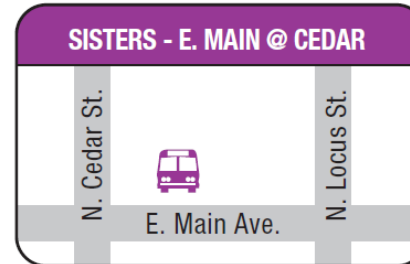

Sisters-Redmond

MONDAY - FRIDAY

Weather and road conditions may impact bus schedules. Visit CascadesEastTransit.com or text "CET" to 313131 to opt into receiving service updates.

WESTBOUND					EASTBOUND	
Redmond Hub	George Cyrus	E. Main at Cedar	W. Main at Oak	Ray's Food Place	George Cyrus	Redmond Hub
6:12	—	6:38	6:40	6:43	—	7:13
7:23	7:43	7:50	7:52	7:55	8:06	8:26
2:40	3:00	3:07	3:09	3:12	3:23	3:43

AM
PM

NO SATURDAY SCHEDULE FOR ROUTE 28

MULTI-ZONE ROUTE

SINGLE RIDE: Adult & Youth **\$3.75**, Senior / Disabled* **\$3.00** | **DAY PASS:** Adult & Youth **\$6.25**, Senior / Disabled* **\$5.00**

*Discounted fares are available to those age 60 and older and/or disabled. | *Medicare clients may show their card to be eligible for Senior/Disabled fares. Multi-Zone fares can be used to ride Bend fixed-route services, but do not include rides on CET Bend and Rural Dial-A-Ride services in La Pine, Redmond, Sisters, Prineville, and Madras, as well as CET recreation services.