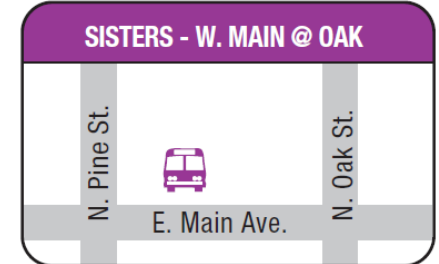

Sisters-Redmond

MONDAY - FRIDAY

Weather and road conditions may impact bus schedules. Visit CascadesEastTransit.com or text "CET" to 313131 to opt into receiving service updates.

WESTBOUND					EASTBOUND	
Redmond Hub	George Cyrus	E. Main at Cedar	W. Main at Oak	Ray's Food Place	George Cyrus	Redmond Hub
6:12	—	6:38	6:40	6:43	—	7:13
7:23	7:43	7:50	7:52	7:55	8:06	8:26
2:40	3:00	3:07	3:09	3:12	3:23	3:43

AM
PM

NO SATURDAY SCHEDULE FOR ROUTE 28

MULTI-ZONE ROUTE

SINGLE RIDE: Adult & Youth **\$3.75**, Senior / Disabled* **\$3.00** | **DAY PASS:** Adult & Youth **\$6.25**, Senior / Disabled* **\$5.00**

*Discounted fares are available to those age 60 and older and/or disabled. | *Medicare clients may show their card to be eligible for Senior/Disabled fares. Multi-Zone fares can be used to ride Bend fixed-route services, but do not include rides on CET Bend and Rural Dial-A-Ride services in La Pine, Redmond, Sisters, Prineville, and Madras, as well as CET recreation services.