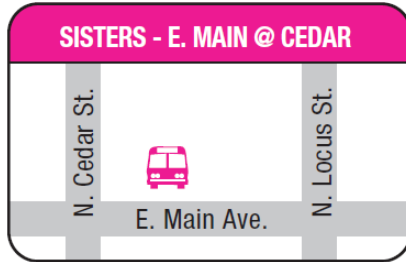

**MONDAY - FRIDAY**

Weather and road conditions may impact bus schedules. Visit [CascadesEastTransit.com](http://CascadesEastTransit.com) or text "CET" to 313131 to opt into receiving service updates.

NORTHBOUND				SOUTHBOUND
Hawthorne Station	E. Main at Cedar	W. Main at Oak	Ray's Food Place	Hawthorne Station
6:40	7:08	7:10	7:13	7:47
3:45	4:13	4:15	4:18	4:52
5:10	5:38	5:40	5:43	6:17

**SATURDAY**

NORTHBOUND					SOUTHBOUND	
Hawthorne Station	Cascade Village	E. Main at Cedar	W. Main at Oak	Ray's Food Place	Cascade Village	Hawthorne Station
8:30	—	8:58	9:00	9:03	9:30	9:40
12:55	1:02	1:25	1:27	1:30	1:57	2:07
2:25	2:32	2:55	2:58	3:01	3:28	3:38

**MULTI-ZONE ROUTE**

**SINGLE RIDE:** Adult & Youth **\$3.75**, Senior / Disabled\* **\$3.00** | **DAY PASS:** Adult & Youth **\$6.25**, Senior / Disabled\* **\$5.00**

\*Discounted fares are available to those age 60 and older and/or disabled. | \*Medicare clients may show their card to be eligible for Senior/Disabled fares. Multi-Zone fares can be used to ride Bend fixed-route services, but do not include rides on CET Bend and Rural Dial-A-Ride services in La Pine, Redmond, Sisters, Prineville, and Madras, as well as CET recreation services.