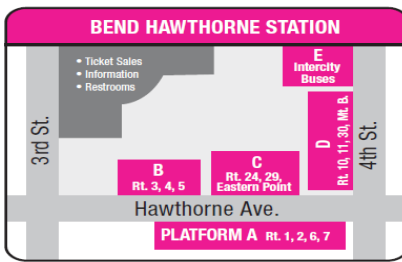

**MONDAY - FRIDAY**

Weather and road conditions may impact bus schedules. Visit [CascadesEastTransit.com](http://CascadesEastTransit.com) or text "CET" to 313131 to opt into receiving service updates.

NORTHBOUND				SOUTHBOUND
Hawthorne Station	E. Main at Cedar	W. Main at Oak	Ray's Food Place	Hawthorne Station
6:40	7:08	7:10	7:13	7:47
3:45	4:13	4:15	4:18	4:52
5:10	5:38	5:40	5:43	6:17

**SATURDAY**

NORTHBOUND					SOUTHBOUND	
Hawthorne Station	Cascade Village	E. Main at Cedar	W. Main at Oak	Ray's Food Place	Cascade Village	Hawthorne Station
8:30	—	8:58	9:00	9:03	9:30	9:40
12:55	1:02	1:25	1:27	1:30	1:57	2:07
2:25	2:32	2:55	2:58	3:01	3:28	3:38

**MULTI-ZONE ROUTE**

**SINGLE RIDE:** Adult & Youth **\$3.75**, Senior / Disabled\* **\$3.00** | **DAY PASS:** Adult & Youth **\$6.25**, Senior / Disabled\* **\$5.00**

\*Discounted fares are available to those age 60 and older and/or disabled. | \*Medicare clients may show their card to be eligible for Senior/Disabled fares. Multi-Zone fares can be used to ride Bend fixed-route services, but do not include rides on CET Bend and Rural Dial-A-Ride services in La Pine, Redmond, Sisters, Prineville, and Madras, as well as CET recreation services.