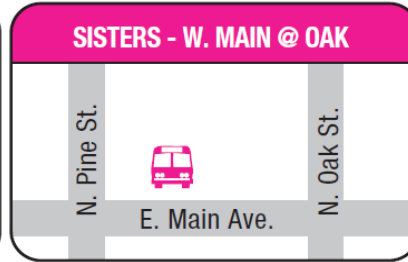

**MONDAY - FRIDAY**

Weather and road conditions may impact bus schedules. Visit [CascadesEastTransit.com](http://CascadesEastTransit.com) or text "CET" to 313131 to opt into receiving service updates.

NORTHBOUND				SOUTHBOUND
Hawthorne Station	E. Main at Cedar	W. Main at Oak	Ray's Food Place	Hawthorne Station
6:40	7:08	7:10	7:13	7:47
3:45	4:13	4:15	4:18	4:52
5:10	5:38	5:40	5:43	6:17

**SATURDAY**

NORTHBOUND					SOUTHBOUND	
Hawthorne Station	Cascade Village	E. Main at Cedar	W. Main at Oak	Ray's Food Place	Cascade Village	Hawthorne Station
8:30	—	8:58	9:00	9:03	9:30	9:40
12:55	1:02	1:25	1:27	1:30	1:57	2:07
2:25	2:32	2:55	2:58	3:01	3:28	3:38

**MULTI-ZONE ROUTE**

**SINGLE RIDE:** Adult & Youth **\$3.75**, Senior / Disabled\* **\$3.00** | **DAY PASS:** Adult & Youth **\$6.25**, Senior / Disabled\* **\$5.00**

\*Discounted fares are available to those age 60 and older and/or disabled. | \*Medicare clients may show their card to be eligible for Senior/Disabled fares. Multi-Zone fares can be used to ride Bend fixed-route services, but do not include rides on CET Bend and Rural Dial-A-Ride services in La Pine, Redmond, Sisters, Prineville, and Madras, as well as CET recreation services.