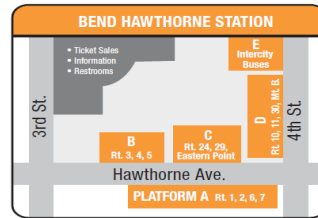

MULTI-ZONE ROUTE

SINGLE RIDE: Adult & Youth **$3.75**, Senior / Disabled* **$3.00** | **DAY PASS:** Adult & Youth **$6.25**, Senior / Disabled* **$5.00**

*Discounted fares are available to those age 60 and older and/or disabled. | *Medicare clients may show their card to be eligible for Senior/Disabled fares. Multi-Zone fares can be used to ride Bend fixed-route services, but do not include rides on CET Bend and Rural Dial-A-Ride services in La Pine, Redmond, Sisters, Prineville, and Madras, as well as CET recreation services.