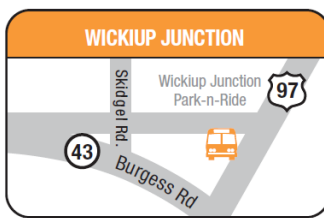

cascades east transit

**SATURDAY**

| NORTHBOUND        |                  |                    |          |                   | SOUTHBOUND        |         |                    |                  |                   |
|-------------------|------------------|--------------------|----------|-------------------|-------------------|---------|--------------------|------------------|-------------------|
| 4th at Huntington | Wickiup Junction | River Woods Church | LaQuinta | Hawthorne Station | Hawthorne Station | Walmart | River Woods Church | Wickiup Junction | 4th at Huntington |
| 9:55              | 10:06            | 10:36              | 10:41    | 10:48             | 11:06             | 11:13   | 11:18              | 11:43            | 11:50             |
| 12:00             | 12:10            | 12:40              | 12:45    | 12:52             | 1:35              | 1:42    | 1:47               | 2:12             | 2:19              |
| 2:30              | 2:40             | 3:10               | 3:15     | 3:22              | 3:40              | 3:47    | 3:52               | 4:17             | 4:24              |

MULTI-ZONE ROUTE

**SINGLE RIDE:** Adult & Youth **\$3.75**, Senior / Disabled\* **\$3.00** | **DAY PASS:** Adult & Youth **\$6.25**, Senior / Disabled\* **\$5.00**

\*Discounted fares are available to those age 60 and older and/or disabled. | \*Medicare clients may show their card to be eligible for Senior/Disabled fares. Multi-Zone fares can be used to ride Bend fixed-route services, but do not include rides on CET Bend and Rural Dial-A-Ride services in La Pine, Redmond, Sisters, Prineville, and Madras, as well as CET recreation services.