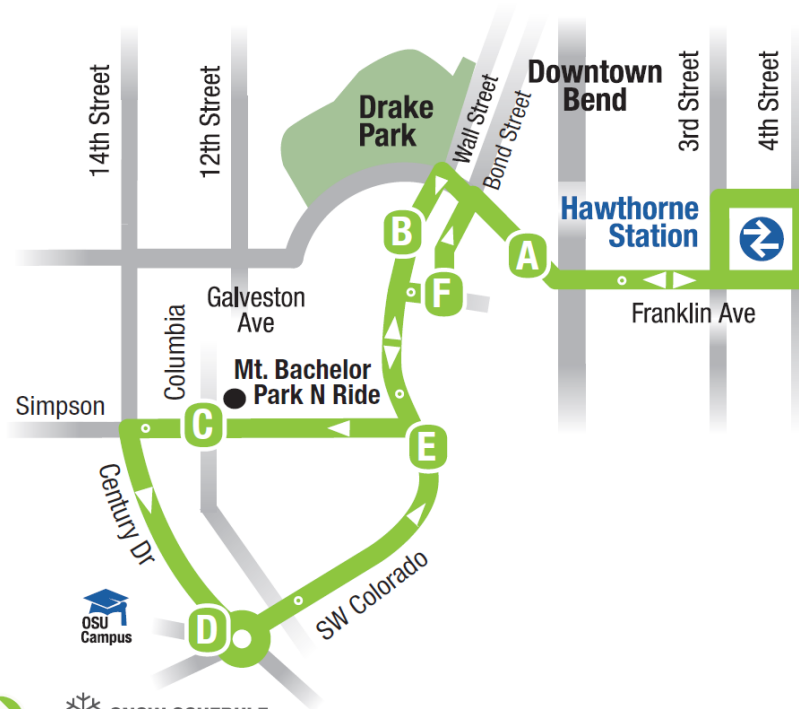

Colorado 10

10

Colorado

SNOW SCHEDULE
Leaves Hawthorne Station on the hour during weekdays

	A	B	C	D	E	F		
	Hawthorne Station	Franklin at Lava	Wall St. at Library	Simpson at Columbia	OSU Century at Chandler	Colorado at Simpson	Bond at Kansas	Hawthorne Station
MONDAY - FRIDAY	6:30	6:33	6:35	6:37	6:40	6:43	6:45	6:49
	7:30	7:33	7:35	7:37	7:40	7:43	7:45	7:49
	8:30	8:33	8:35	8:37	8:40	8:43	8:45	8:49
	9:30	9:33	9:35	9:37	9:40	9:43	9:45	9:49
	10:30	10:33	10:35	10:37	10:40	10:43	10:45	10:49
	11:30	11:33	11:35	11:37	11:40	11:43	11:45	11:49
	12:30	12:33	12:35	12:37	12:40	12:43	12:45	12:49
	1:30	1:33	1:35	1:37	1:40	1:43	1:45	1:49
	2:30	2:33	2:35	2:37	2:40	2:43	2:45	2:49
	3:30	3:33	3:35	3:37	3:40	3:43	3:45	3:49
	4:30	4:33	4:35	4:37	4:40	4:43	4:45	4:49
	5:30	5:33	5:35	5:37	5:40	5:43	5:45	5:49
6:30	6:33	6:35	6:37	6:40	6:43	6:45	6:49	

This is a ZONE 1 route

cascadeseasttransit.com 541-385-8680