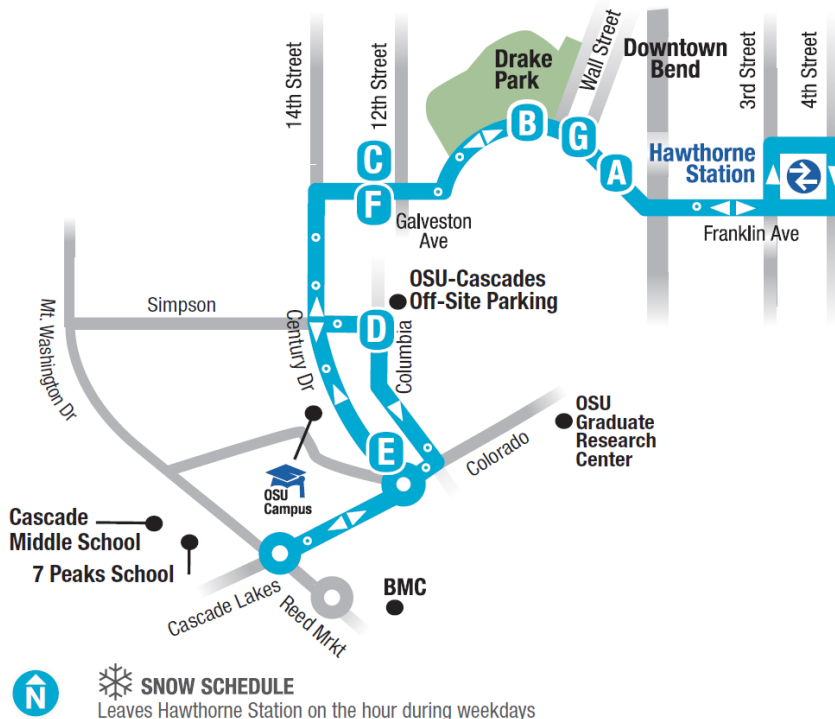

# Galveston / 14th 11

## Galveston / 14th 11

**SNOW SCHEDULE**  
Leaves Hawthorne Station on the hour during weekdays

This is a ZONE 1 route

[cascadeseastransit.com](http://cascadeseastransit.com) 541-385-8680

	A	B	C	D	E	F	G		
	Hawthorne Station	Franklin at Lava	Franklin at Broadway	Galveston at 13th	Columbia at Simpson	OSU Century at Donovan	Galveston at 13th		Franklin at Wall
MONDAY - FRIDAY	6:00	6:02	6:04	6:06	6:08	6:12	6:16	6:18	6:25 <i>AM</i>
	7:00	7:02	7:04	7:06	7:08	7:12	7:16	7:18	7:25
	8:00	8:02	8:04	8:06	8:08	8:12	8:16	8:18	8:25
	9:00	9:02	9:04	9:06	9:08	9:12	9:16	9:18	9:25
	10:00	10:02	10:04	10:06	10:08	10:12	10:16	10:18	10:25
	11:00	11:02	11:04	11:06	11:08	11:12	11:16	11:18	11:25
	12:00	12:02	12:04	12:06	12:08	12:12	12:16	12:18	12:25 <i>PM</i>
	1:00	1:02	1:04	1:06	1:08	1:12	1:16	1:18	1:25
	2:00	2:02	2:04	2:06	2:08	2:12	2:16	2:18	2:25
	3:00	3:02	3:04	3:06	3:08	3:12	3:16	3:18	3:25
	4:00	4:02	4:04	4:06	4:08	4:12	4:16	4:18	4:25
	5:00	5:02	5:04	5:06	5:08	5:12	5:16	5:18	5:25
	6:00	6:02	6:04	6:06	6:08	6:12	6:16	6:18	6:25
	7:00	7:02	7:04	7:06	7:08	7:12	7:16	7:18	7:25

	A	B	C	D	E	F	G		
	Hawthorne Station	Franklin at Lava	Franklin at Broadway	Galveston at 13th	Columbia at Simpson	OSU Century at Donovan	Galveston at 13th		Franklin at Wall
SATURDAY	7:30	7:32	7:34	7:36	7:38	7:42	7:46	7:48	7:55 <i>AM</i>
	8:30	8:32	8:34	8:36	8:38	8:42	8:46	8:48	8:55
	9:30	9:32	9:34	9:36	9:38	9:42	9:46	9:48	9:55
	10:30	10:32	10:34	10:36	10:38	10:42	10:46	10:48	10:55
	11:30	11:32	11:34	11:36	11:38	11:42	11:46	11:48	11:55
	12:30	12:32	12:34	12:36	12:38	12:42	12:46	12:48	12:55 <i>PM</i>
	1:30	1:32	1:34	1:36	1:38	1:42	1:46	1:48	1:55
	2:30	2:32	2:34	2:36	2:38	2:42	2:46	2:48	2:55
	3:30	3:32	3:34	3:36	3:38	3:42	3:46	3:48	3:55
	4:30	4:32	4:34	4:36	4:38	4:42	4:46	4:48	4:55