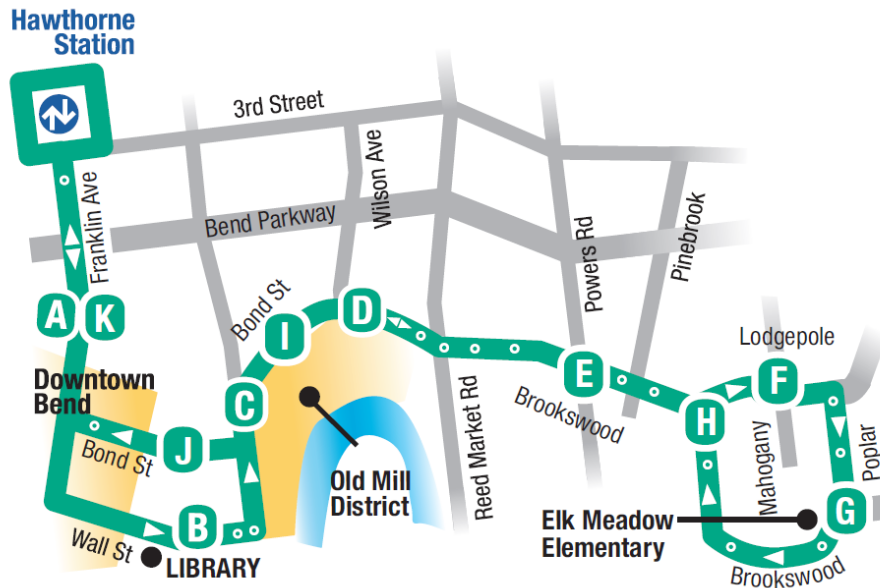

Brookwood 2

2 Brookwood

SNOW SCHEDULE

Leaves Hawthorne Station on the hour during weekdays

This is a ZONE 1 route

cascadeseasttransit.com 541-385-8680

	A	B	C	D	E	F	G	H	I	J	K		
Hawthorne Station	Franklin at Lava	Wall St. at Library	Bond at Industrial Way	Bond at Old Mill District	Brookswd at Powers	Lodgepole at Mahogany	Poplar at Brookswd	Brookswd at Lodgepole	Bond at Scalehouse	Bond at Colorado	Franklin at Lava	Hawthorne Station	
MONDAY - FRIDAY	6:00	6:02	6:06	6:08	6:10	6:12	6:15	6:18	6:20	6:24	6:27	6:29	6:32 <i>MTWTF</i>
	6:45	6:47	6:51	6:53	6:55	6:57	7:00	7:03	7:05	7:09	7:12	7:15	7:18
	7:30	7:32	7:36	7:38	7:40	7:42	7:45	7:48	7:50	7:54	7:57	7:59	8:02
	8:15	8:17	8:21	8:23	8:25	8:27	8:30	8:33	8:35	8:39	8:42	8:45	8:48
	9:00	9:02	9:06	9:08	9:10	9:12	9:15	9:18	9:20	9:24	9:27	9:29	9:32
	9:45	9:47	9:51	9:53	9:55	9:57	10:00	10:03	10:05	10:09	10:12	10:15	10:18
	10:30	10:32	10:36	10:38	10:40	10:42	10:45	10:48	10:50	10:54	10:57	10:59	11:02
	11:15	11:17	11:21	11:23	11:25	11:27	11:30	11:33	11:35	11:39	11:42	11:45	11:48
	12:00	12:02	12:06	12:08	12:10	12:12	12:15	12:18	12:20	12:24	12:27	12:29	12:32 <i>MTWTF</i>
	12:45	12:47	12:51	12:53	12:55	12:57	1:00	1:03	1:05	1:09	1:12	1:15	1:18
	1:30	1:32	1:36	1:38	1:40	1:42	1:45	1:48	1:50	1:54	1:57	1:59	2:02
	2:15	2:17	2:21	2:23	2:25	2:27	2:30	2:33	2:35	2:39	2:42	2:45	2:48
3:00	3:02	3:06	3:08	3:10	3:12	3:15	3:18	3:20	3:24	3:27	3:29	3:32	
3:45	3:47	3:51	3:53	3:55	3:57	4:00	4:03	4:05	4:09	4:12	4:15	4:18	
4:30	4:32	4:36	4:38	4:40	4:42	4:45	4:48	4:50	4:54	4:57	4:59	5:02	
5:15	5:17	5:21	5:23	5:25	5:27	5:30	5:33	5:35	5:39	5:42	5:45	5:48	
6:00	6:02	6:06	6:08	6:10	6:12	6:15	6:18	6:20	6:24	6:27	6:29	6:32	
7:00	7:02	7:06	7:08	7:10	7:12	7:15	7:18	7:20	7:24	7:27	7:29	7:32	