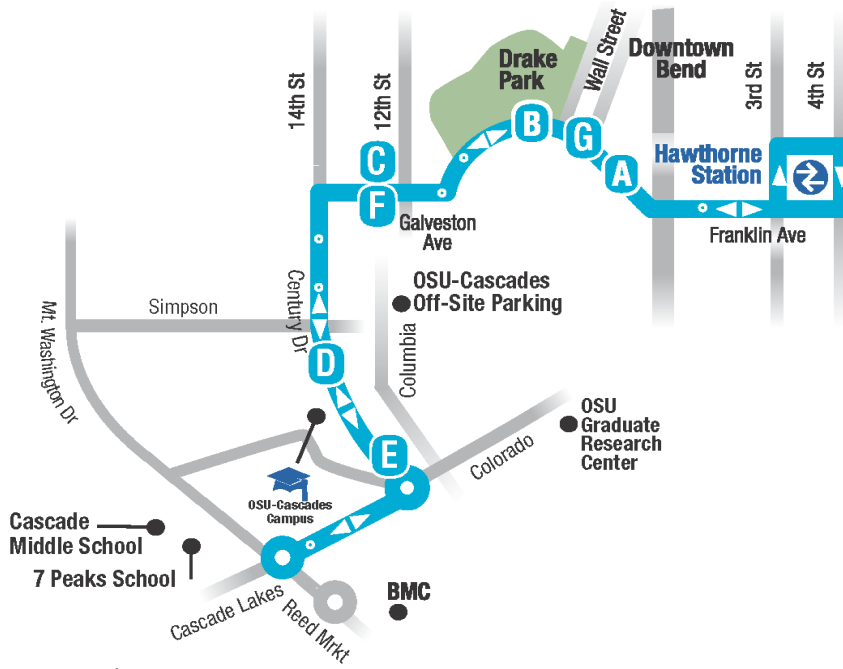

Galveston / 14th 11

Galveston / 14th 11

SNOW SCHEDULE
Leaves Hawthorne Station on the hour during weekdays

This is a ZONE 1 route

cascadeseastransit.com 541-385-8680

	A	B	C	D	E	F	G		
	Hawthorne Station	Franklin at Lava	Franklin at Broadway	Galveston at 13th	Century at Simpson (W)	OSU Century at Donovan	Galveston at 13th	Franklin at Wall	Hawthorne Station
MONDAY - FRIDAY	6:00	6:02	6:04	6:06	6:08	6:12	6:16	6:18	6:25 <i>AM</i>
	7:00	7:02	7:04	7:06	7:08	7:12	7:16	7:18	7:25
	8:00	8:02	8:04	8:06	8:08	8:12	8:16	8:18	8:25
	9:00	9:02	9:04	9:06	9:08	9:12	9:16	9:18	9:25
	10:00	10:02	10:04	10:06	10:08	10:12	10:16	10:18	10:25
	11:00	11:02	11:04	11:06	11:08	11:12	11:16	11:18	11:25
	12:00	12:02	12:04	12:06	12:08	12:12	12:16	12:18	12:25 <i>PM</i>
	1:00	1:02	1:04	1:06	1:08	1:12	1:16	1:18	1:25
	2:00	2:02	2:04	2:06	2:08	2:12	2:16	2:18	2:25
	3:00	3:02	3:04	3:06	3:08	3:12	3:16	3:18	3:25
4:00	4:02	4:04	4:06	4:08	4:12	4:16	4:18	4:25	
5:00	5:02	5:04	5:06	5:08	5:12	5:16	5:18	5:25	
6:00	6:02	6:04	6:06	6:08	6:12	6:16	6:18	6:25	
7:00	7:02	7:04	7:06	7:08	7:12	7:16	7:18	7:25	

	A	B	C	D	E	F	G		
	Hawthorne Station	Franklin at Lava	Franklin at Broadway	Galveston at 13th	Century at Simpson (W)	OSU Century at Donovan	Galveston at 13th	Franklin at Wall	Hawthorne Station
SATURDAY	7:30	7:32	7:34	7:36	7:38	7:42	7:46	7:48	7:55 <i>AM</i>
	8:30	8:32	8:34	8:36	8:38	8:42	8:46	8:48	8:55
	9:30	9:32	9:34	9:36	9:38	9:42	9:46	9:48	9:55
	10:30	10:32	10:34	10:36	10:38	10:42	10:46	10:48	10:55
	11:30	11:32	11:34	11:36	11:38	11:42	11:46	11:48	11:55
	12:30	12:32	12:34	12:36	12:38	12:42	12:46	12:48	12:55 <i>PM</i>
	1:30	1:32	1:34	1:36	1:38	1:42	1:46	1:48	1:55
	2:30	2:32	2:34	2:36	2:38	2:42	2:46	2:48	2:55
	3:30	3:32	3:34	3:36	3:38	3:42	3:46	3:48	3:55
	4:30	4:32	4:34	4:36	4:38	4:42	4:46	4:48	4:55