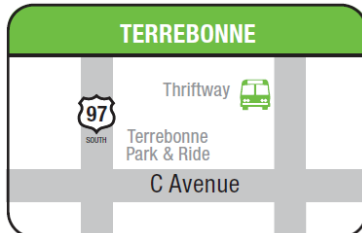

MULTI-ZONE ROUTE **SINGLE RIDE:** Adult & Youth **$3.75**, Senior / Disabled* **$3.00** | **DAY PASS:** Adult & Youth **$6.25**, Senior / Disabled* **$5.00**

*Discounted fares are available to those age 60 and older and/or disabled. | *Medicare clients may show their card to be eligible for Senior/Disabled fares. Multi-Zone fares can be used to ride Bend fixed-route services, but do not include rides on CET Bend and Rural Dial-A-Ride services in La Pine, Redmond, Sisters, Prineville, and Madras, as well as CET recreation services.