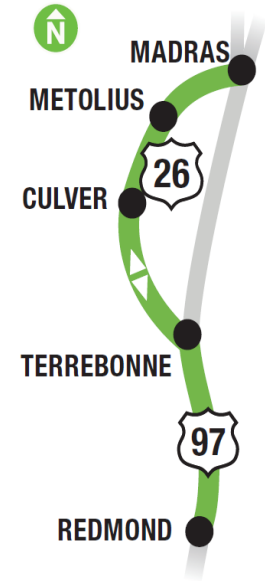

# Madras-Redmond

Please note that the Route 22 (Redmond - Madras) southbound 7:05am run will be suspended until further notice. For updates, visit [CascadesEastTransit.com](http://CascadesEastTransit.com)

# 22

**MONDAY - FRIDAY** Weather and road conditions may impact bus schedules. Visit [CascadesEastTransit.com](http://CascadesEastTransit.com) or text "CET" to 313131 to opt into receiving service updates.

NORTHBOUND					SOUTHBOUND				
Redmond Hub	Terrebonne	Culver E. St. at 1st	Metolius	Madras DMV	Madras DMV	Metolius	Culver E. St. at 1st	Terrebonne	Redmond Hub
5:38	—	6:03	6:11	6:18	6:28	6:35	6:43	7:00	7:10
—	—	—	—	—	<del>7:05</del>	<del>7:12</del>	<del>7:20</del>	—	<del>7:46</del>
7:18	—	7:43	7:51	7:58	8:08	8:15	8:23	8:40	8:50
2:30	2:39	2:56	3:04	3:11	3:21	3:28	3:36	—	4:02
4:12	4:21	4:38	4:46	4:53	5:03	5:10	5:18	—	5:44
5:54	6:03	6:20	6:28	6:35	6:45	6:52	7:00	—	7:26

SOUTHBOUND					NORTHBOUND				
Madras DMV	Metolius	Culver E. St. at 1st	Walmart	Redmond Hub	Redmond Hub	Walmart	Culver E. St. at 1st	Metolius	Madras DMV
9:08	9:18	9:26	9:53	10:02	10:12	—	10:37	10:45	10:56
12:42	12:52	1:00	1:27	1:36	1:46	1:51	2:13	2:21	2:32
3:59	4:09	4:17	4:44	4:53	5:03	5:08	5:30	5:38	5:49