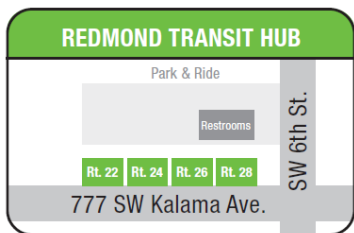

MULTI-ZONE ROUTE **SINGLE RIDE:** Adult & Youth **$3.75**, Senior / Disabled* **$3.00** | **DAY PASS:** Adult & Youth **$6.25**, Senior / Disabled* **$5.00**

*Discounted fares are available to those age 60 and older and/or disabled. | *Medicare clients may show their card to be eligible for Senior/Disabled fares. Multi-Zone fares can be used to ride Bend fixed-route services, but do not include rides on CET Bend and Rural Dial-A-Ride services in La Pine, Redmond, Sisters, Prineville, and Madras, as well as CET recreation services.