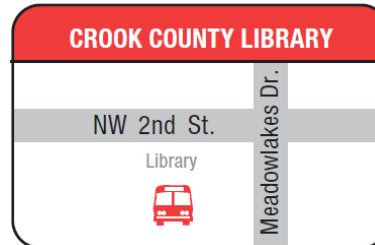

**MONDAY - FRIDAY**

Weather and road conditions may impact bus schedules. Visit [CascadesEastTransit.com](http://CascadesEastTransit.com) or text "CET" to 313131 to opt into receiving service updates.

EASTBOUND				WESTBOUND			
Redmond Hub	Powell Butte Church	Crook County Library	Stryker Park	Stryker Park	3rd at Harwood	Powell Butte Church	Redmond Hub
6:03	—	6:28	6:32	6:42	6:45	6:58	7:11
7:22	—	7:47	7:51	8:01	8:04	8:17	8:30
—	—	—	—	—	—	—	—
2:23	2:36	2:49	2:52	3:02	3:05	—	3:30
3:50	4:03	4:16	4:20	4:30	4:33	—	4:58
5:50	6:03	6:16	6:20	6:30	6:33	—	6:58

AM

PM

**SATURDAY**

EASTBOUND			WESTBOUND		
Redmond Hub	Crook County Library	Stryker Park	Stryker Park	3rd at Harwood	Redmond Hub
8:15	8:40	8:44	8:49	8:52	9:18
11:30	11:55	11:59	12:04	12:07	12:32
2:00	2:25	2:29	2:34	2:37	3:03

AM

PM

**MULTI-ZONE ROUTE**

**SINGLE RIDE:** Adult & Youth **\$3.75**, Senior / Disabled\* **\$3.00** | **DAY PASS:** Adult & Youth **\$6.25**, Senior / Disabled\* **\$5.00**

\*Discounted fares are available to those age 60 and older and/or disabled. | \*Medicare clients may show their card to be eligible for Senior/Disabled fares. Multi-Zone fares can be used to ride Bend fixed-route services, but do not include rides on CET Bend and Rural Dial-A-Ride services in La Pine, Redmond, Sisters, Prineville, and Madras, as well as CET recreation services.