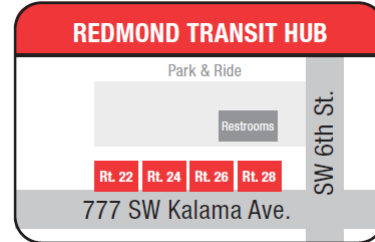

**MONDAY - FRIDAY**

Weather and road conditions may impact bus schedules. Visit [CascadesEastTransit.com](http://CascadesEastTransit.com) or text "CET" to 313131 to opt into receiving service updates.

EASTBOUND				WESTBOUND			
Redmond Hub	Powell Butte Church	Crook County Library	Stryker Park	Stryker Park	3rd at Harwood	Powell Butte Church	Redmond Hub
6:03	—	6:28	6:32	6:42	6:45	6:58	7:11
7:22	—	7:47	7:51	8:01	8:04	8:17	8:30
—	—	—	—	—	—	—	—
2:23	2:36	2:49	2:52	3:02	3:05	—	3:30
3:50	4:03	4:16	4:20	4:30	4:33	—	4:58
5:50	6:03	6:16	6:20	6:30	6:33	—	6:58

AM

PM

**SATURDAY**

EASTBOUND			WESTBOUND		
Redmond Hub	Crook County Library	Stryker Park	Stryker Park	3rd at Harwood	Redmond Hub
8:15	8:40	8:44	8:49	8:52	9:18
11:30	11:55	11:59	12:04	12:07	12:32
2:00	2:25	2:29	2:34	2:37	3:03

AM

PM

**MULTI-ZONE ROUTE**

**SINGLE RIDE:** Adult & Youth **\$3.75**, Senior / Disabled\* **\$3.00** | **DAY PASS:** Adult & Youth **\$6.25**, Senior / Disabled\* **\$5.00**

\*Discounted fares are available to those age 60 and older and/or disabled. | \*Medicare clients may show their card to be eligible for Senior/Disabled fares. Multi-Zone fares can be used to ride Bend fixed-route services, but do not include rides on CET Bend and Rural Dial-A-Ride services in La Pine, Redmond, Sisters, Prineville, and Madras, as well as CET recreation services.