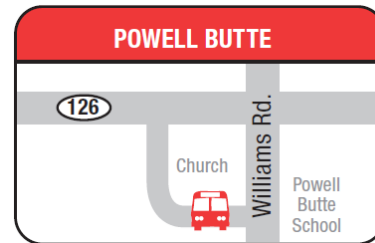

**MONDAY - FRIDAY**

Weather and road conditions may impact bus schedules. Visit [CascadesEastTransit.com](http://CascadesEastTransit.com) or text "CET" to 313131 to opt into receiving service updates.

EASTBOUND				WESTBOUND			
Redmond Hub	Powell Butte Church	Crook County Library	Stryker Park	Stryker Park	3rd at Harwood	Powell Butte Church	Redmond Hub
6:03	—	6:28	6:32	6:42	6:45	6:58	7:11
7:22	—	7:47	7:51	8:01	8:04	8:17	8:30
—	—	—	—	—	—	—	—
2:23	2:36	2:49	2:52	3:02	3:05	—	3:30
3:50	4:03	4:16	4:20	4:30	4:33	—	4:58
5:50	6:03	6:16	6:20	6:30	6:33	—	6:58

AM

PM

**SATURDAY**

EASTBOUND			WESTBOUND		
Redmond Hub	Crook County Library	Stryker Park	Stryker Park	3rd at Harwood	Redmond Hub
8:15	8:40	8:44	8:49	8:52	9:18
11:30	11:55	11:59	12:04	12:07	12:32
2:00	2:25	2:29	2:34	2:37	3:03