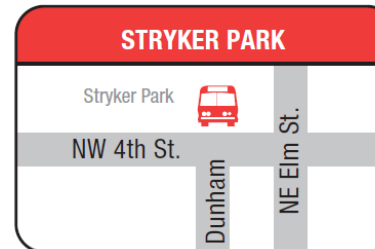

**MONDAY - FRIDAY**

Weather and road conditions may impact bus schedules. Visit [CascadesEastTransit.com](http://CascadesEastTransit.com) or text "CET" to 313131 to opt into receiving service updates.

EASTBOUND				WESTBOUND			
Redmond Hub	Powell Butte Church	Crook County Library	Stryker Park	Stryker Park	3rd at Harwood	Powell Butte Church	Redmond Hub
6:03	—	6:28	6:32	6:42	6:45	6:58	7:11
7:22	—	7:47	7:51	8:01	8:04	8:17	8:30
—	—	—	—	—	—	—	—
2:23	2:36	2:49	2:52	3:02	3:05	—	3:30
3:50	4:03	4:16	4:20	4:30	4:33	—	4:58
5:50	6:03	6:16	6:20	6:30	6:33	—	6:58

AM

PM

**SATURDAY**

EASTBOUND			WESTBOUND		
Redmond Hub	Crook County Library	Stryker Park	Stryker Park	3rd at Harwood	Redmond Hub
8:15	8:40	8:44	8:49	8:52	9:18
11:30	11:55	11:59	12:04	12:07	12:32
2:00	2:25	2:29	2:34	2:37	3:03

AM

PM

**MULTI-ZONE ROUTE**

**SINGLE RIDE:** Adult & Youth **\$3.75**, Senior / Disabled\* **\$3.00** | **DAY PASS:** Adult & Youth **\$6.25**, Senior / Disabled\* **\$5.00**

\*Discounted fares are available to those age 60 and older and/or disabled. | \*Medicare clients may show their card to be eligible for Senior/Disabled fares. Multi-Zone fares can be used to ride Bend fixed-route services, but do not include rides on CET Bend and Rural Dial-A-Ride services in La Pine, Redmond, Sisters, Prineville, and Madras, as well as CET recreation services.