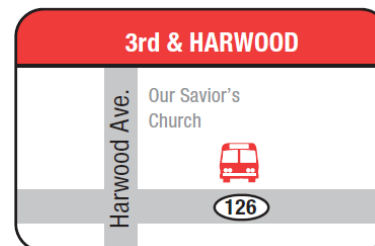

AM

PM

**SATURDAY**

EASTBOUND			WESTBOUND		
Redmond Hub	Crook County Library	Stryker Park	Stryker Park	3rd at Harwood	Redmond Hub
8:15	8:40	8:44	8:49	8:52	9:18
11:30	11:55	11:59	12:04	12:07	12:32
2:00	2:25	2:29	2:34	2:37	3:03

AM

PM

**MULTI-ZONE ROUTE**

**SINGLE RIDE:** Adult & Youth **\$3.75**, Senior / Disabled\* **\$3.00** | **DAY PASS:** Adult & Youth **\$6.25**, Senior / Disabled\* **\$5.00**

\*Discounted fares are available to those age 60 and older and/or disabled. | \*Medicare clients may show their card to be eligible for Senior/Disabled fares. Multi-Zone fares can be used to ride Bend fixed-route services, but do not include rides on CET Bend and Rural Dial-A-Ride services in La Pine, Redmond, Sisters, Prineville, and Madras, as well as CET recreation services.