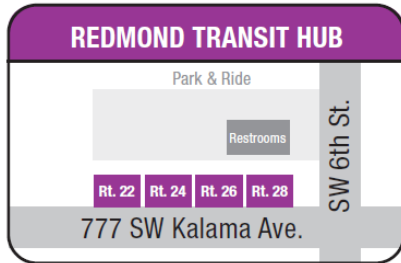

MONDAY - FRIDAY

Weather and road conditions may impact bus schedules. Visit CascadesEastTransit.com or text "CET" to 313131 to opt into receiving service updates.

WESTBOUND					EASTBOUND	
Redmond Hub	George Cyrus	E. Main at Cedar	W. Main at Oak	Ray's Food Place	George Cyrus	Redmond Hub
6:12	—	6:38	6:40	6:43	—	7:13
7:23	7:43	7:50	7:52	7:55	8:06	8:26
2:40	3:00	3:07	3:09	3:12	3:23	3:43

AM
PM

NO SATURDAY SCHEDULE FOR ROUTE 28

MULTI-ZONE ROUTE

SINGLE RIDE: Adult & Youth **$3.75**, Senior / Disabled* **$3.00** | **DAY PASS:** Adult & Youth **$6.25**, Senior / Disabled* **$5.00**

*Discounted fares are available to those age 60 and older and/or disabled. | *Medicare clients may show their card to be eligible for Senior/Disabled fares. Multi-Zone fares can be used to ride Bend fixed-route services, but do not include rides on CET Bend and Rural Dial-A-Ride services in La Pine, Redmond, Sisters, Prineville, and Madras, as well as CET recreation services.

Visit CascadesEastTransit.com or call **541-385-8680** for more information.