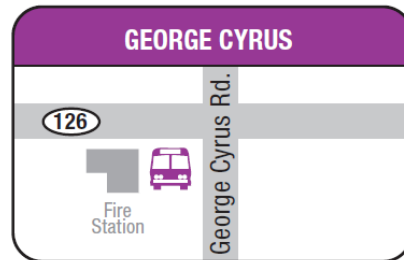

**MONDAY - FRIDAY**

Weather and road conditions may impact bus schedules. Visit [CascadesEastTransit.com](http://CascadesEastTransit.com) or text "CET" to 313131 to opt into receiving service updates.

WESTBOUND					EASTBOUND	
Redmond Hub	George Cyrus	E. Main at Cedar	W. Main at Oak	Ray's Food Place	George Cyrus	Redmond Hub
6:12	—	6:38	6:40	6:43	—	7:13
7:23	7:43	7:50	7:52	7:55	8:06	8:26
2:40	3:00	3:07	3:09	3:12	3:23	3:43

AM  
PM

**NO SATURDAY SCHEDULE FOR ROUTE 28**

**MULTI-ZONE ROUTE**

**SINGLE RIDE:** Adult & Youth **\$3.75**, Senior / Disabled\* **\$3.00** | **DAY PASS:** Adult & Youth **\$6.25**, Senior / Disabled\* **\$5.00**

\*Discounted fares are available to those age 60 and older and/or disabled. | \*Medicare clients may show their card to be eligible for Senior/Disabled fares. Multi-Zone fares can be used to ride Bend fixed-route services, but do not include rides on CET Bend and Rural Dial-A-Ride services in La Pine, Redmond, Sisters, Prineville, and Madras, as well as CET recreation services.