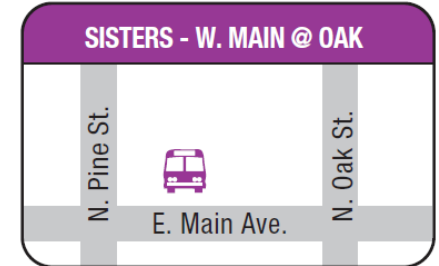

**MONDAY - FRIDAY**

Weather and road conditions may impact bus schedules. Visit [CascadesEastTransit.com](http://CascadesEastTransit.com) or text "CET" to 313131 to opt into receiving service updates.

WESTBOUND					EASTBOUND	
Redmond Hub	George Cyrus	E. Main at Cedar	W. Main at Oak	Ray's Food Place	George Cyrus	Redmond Hub
6:12	—	6:38	6:40	6:43	—	7:13
7:23	7:43	7:50	7:52	7:55	8:06	8:26
2:40	3:00	3:07	3:09	3:12	3:23	3:43

AM  
PM

**NO SATURDAY SCHEDULE FOR ROUTE 28**

**MULTI-ZONE ROUTE**

**SINGLE RIDE:** Adult & Youth **\$3.75**, Senior / Disabled\* **\$3.00** | **DAY PASS:** Adult & Youth **\$6.25**, Senior / Disabled\* **\$5.00**

\*Discounted fares are available to those age 60 and older and/or disabled. | \*Medicare clients may show their card to be eligible for Senior/Disabled fares. Multi-Zone fares can be used to ride Bend fixed-route services, but do not include rides on CET Bend and Rural Dial-A-Ride services in La Pine, Redmond, Sisters, Prineville, and Madras, as well as CET recreation services.