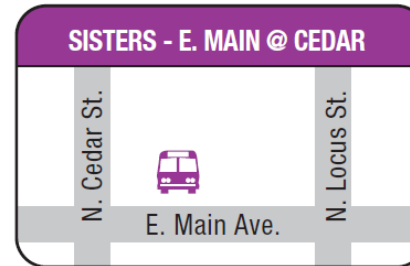

**MONDAY - FRIDAY**

Weather and road conditions may impact bus schedules. Visit [CascadesEastTransit.com](http://CascadesEastTransit.com) or text "CET" to 313131 to opt into receiving service updates.

WESTBOUND					EASTBOUND	
Redmond Hub	George Cyrus	E. Main at Cedar	W. Main at Oak	Ray's Food Place	George Cyrus	Redmond Hub
6:12	—	6:38	6:40	6:43	—	7:13
7:23	7:43	7:50	7:52	7:55	8:06	8:26
2:40	3:00	3:07	3:09	3:12	3:23	3:43

AM  
PM

**NO SATURDAY SCHEDULE FOR ROUTE 28**

**MULTI-ZONE ROUTE**

**SINGLE RIDE:** Adult & Youth **\$3.75**, Senior / Disabled\* **\$3.00** | **DAY PASS:** Adult & Youth **\$6.25**, Senior / Disabled\* **\$5.00**

\*Discounted fares are available to those age 60 and older and/or disabled. | \*Medicare clients may show their card to be eligible for Senior/Disabled fares. Multi-Zone fares can be used to ride Bend fixed-route services, but do not include rides on CET Bend and Rural Dial-A-Ride services in La Pine, Redmond, Sisters, Prineville, and Madras, as well as CET recreation services.