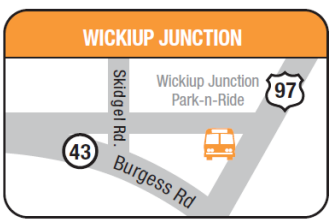

MONDAY - FRIDAY Weather and road conditions may impact bus schedules. Visit CascadesEastTransit.com or text "CET" to 313131 to opt into receiving service updates.

NORTHBOUND					SOUTHBOUND				
4th at Huntington	Wickiup Junction	River Woods Church	LaQuinta	Hawthorne Station	Hawthorne Station	Walmart	River Woods Church	Wickiup Junction	4th at Huntington
6:31	6:43	—	7:10	7:17	7:35	7:43	—	—	8:18
8:18	8:35	9:02	9:09	9:17	—	—	—	—	—
2:37	—	—	3:12	3:20	3:30	3:38	3:45	4:22	4:29
4:29	—	—	5:04	5:12	5:22	5:30	5:37	6:14	6:21

SATURDAY

NORTHBOUND					SOUTHBOUND				
4th at Huntington	Wickiup Junction	River Woods Church	LaQuinta	Hawthorne Station	Hawthorne Station	Walmart	River Woods Church	Wickiup Junction	4th at Huntington
9:55	10:06	10:36	10:41	10:48	11:06	11:13	11:18	11:43	11:50
12:00	12:10	12:40	12:45	12:52	1:35	1:42	1:47	2:12	2:19
2:30	2:40	3:10	3:15	3:22	3:40	3:47	3:52	4:17	4:24

MULTI-ZONE ROUTE **SINGLE RIDE:** Adult & Youth **\$3.75**, Senior / Disabled* **\$3.00** | **DAY PASS:** Adult & Youth **\$6.25**, Senior / Disabled* **\$5.00**
 *Discounted fares are available to those age 60 and older and/or disabled. | *Medicare clients may show their card to be eligible for Senior/Disabled fares.
 Multi-Zone fares can be used to ride Bend fixed-route services, but do not include rides on CET Bend and Rural Dial-A-Ride services in La Pine, Redmond, Sisters, Prineville, and Madras, as well as CET recreation services.