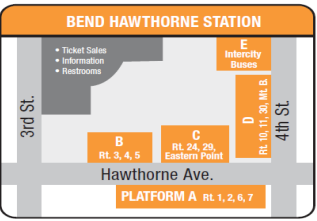

MONDAY - FRIDAY Weather and road conditions may impact bus schedules. Visit CascadesEastTransit.com or text "CET" to 313131 to opt into receiving service updates.

NORTHBOUND					SOUTHBOUND				
4th at Huntington	Wickiup Junction	River Woods Church	LaQuinta	Hawthorne Station	Hawthorne Station	Walmart	River Woods Church	Wickiup Junction	4th at Huntington
6:31	6:43	—	7:10	7:17	7:35	7:43	—	—	8:18
8:18	8:35	9:02	9:09	9:17	—	—	—	—	—
2:37	—	—	3:12	3:20	3:30	3:38	3:45	4:22	4:29
4:29	—	—	5:04	5:12	5:22	5:30	5:37	6:14	6:21

SATURDAY

NORTHBOUND					SOUTHBOUND				
4th at Huntington	Wickiup Junction	River Woods Church	LaQuinta	Hawthorne Station	Hawthorne Station	Walmart	River Woods Church	Wickiup Junction	4th at Huntington
9:55	10:06	10:36	10:41	10:48	11:06	11:13	11:18	11:43	11:50
12:00	12:10	12:40	12:45	12:52	1:35	1:42	1:47	2:12	2:19
2:30	2:40	3:10	3:15	3:22	3:40	3:47	3:52	4:17	4:24

MULTI-ZONE ROUTE **SINGLE RIDE:** Adult & Youth **\$3.75**, Senior / Disabled* **\$3.00** | **DAY PASS:** Adult & Youth **\$6.25**, Senior / Disabled* **\$5.00**
 *Discounted fares are available to those age 60 and older and/or disabled. | *Medicare clients may show their card to be eligible for Senior/Disabled fares.
 Multi-Zone fares can be used to ride Bend fixed-route services, but do not include rides on CET Bend and Rural Dial-A-Ride services in La Pine, Redmond, Sisters, Prineville, and Madras, as well as CET recreation services.