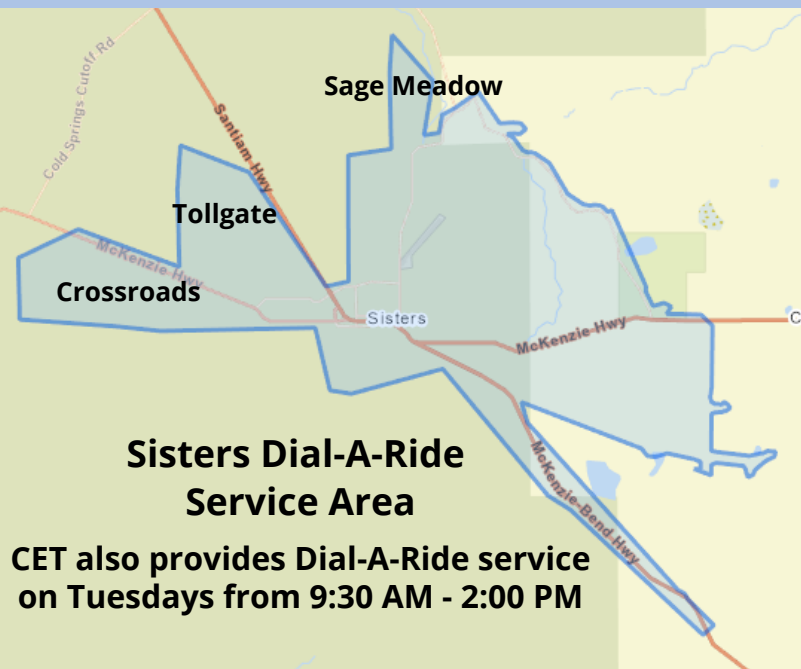

SISTERS - BEND SHOPPER SHUTTLE SERVICE AREAS

For a more detailed map, visit <https://cascadeseastransit.com/sisters>