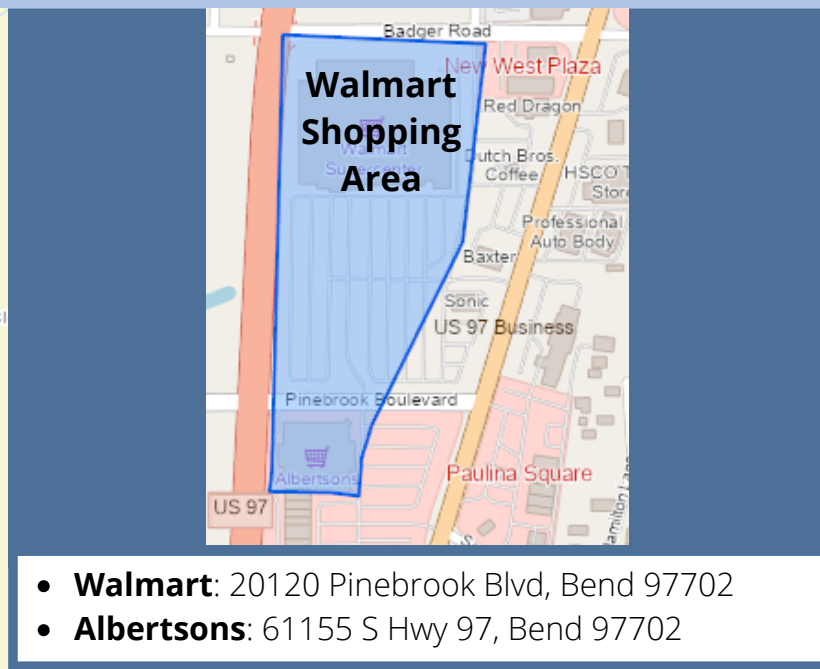

SISTERS - BEND SHOPPER SHUTTLE SERVICE AREAS

For a more detailed map, visit <https://cascadeseastransit.com/sisters>