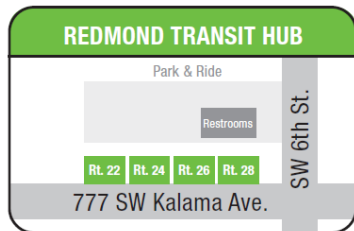

FARE COLLECTIONS ARE CURRENTLY SUSPTENDED FOR COMMUNITY CONNECTOR ROUTES

MULTI-ZONE ROUTE

SINGLE RIDE: Adult & Youth **$3.75**, Senior / Disabled* **$3.00** | **DAY PASS:** Adult & Youth **$6.25**, Senior / Disabled* **$5.00**

*Discounted fares are available to those age 60 and older and/or disabled. | *Medicare clients may show their card to be eligible for Senior/Disabled fares. Multi-Zone fares can be used to ride Bend fixed-route services, but do not include rides on CET Bend and Rural Dial-A-Ride services in La Pine, Redmond, Sisters, Prineville, and Madras, as well as CET recreation services.