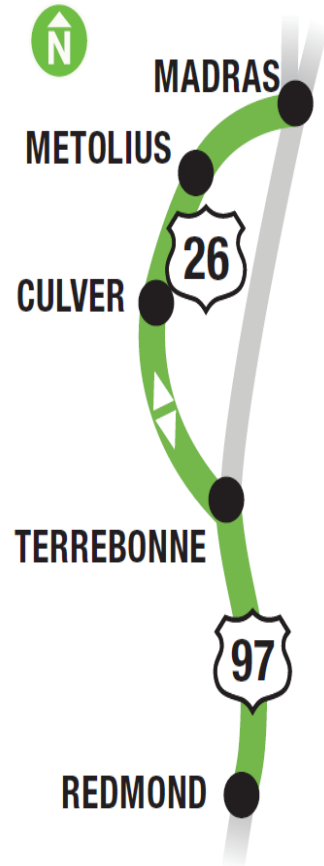

cascades east transit

SATURDAY SERVICE RETURNS MAY 1, 2021

22

Madras-Redmond

MONDAY - FRIDAY

Weather and road conditions may impact bus schedules. Visit CascadesEastTransit.com or text "CET" to 313131 to opt into receiving service updates.

SOUTHBOUND					NORTHBOUND				
Redmond Hub	Terrebonne	Culver E. 1st St.	Metolius	Madras DMV	Madras DMV	Metolius	Culver E. 1st St.	Terrebonne	Redmond Hub
5:38	---	6:03	6:11	6:18	6:28	6:35	6:43	7:00	7:10
---	---	---	---	---	7:05	7:12	7:20	---	7:46
7:18	---	7:43	7:51	7:58	8:08	8:15	8:23	8:40	8:50
2:30	2:39	2:56	3:04	3:11	3:21	3:28	3:36	---	4:02
4:12	4:21	4:38	4:46	4:53	5:03	5:10	5:18	---	5:44
5:54	6:03	6:20	6:28	6:35	6:45	6:52	7:00	---	7:26

SATURDAY

SOUTHBOUND					NORTHBOUND				
Madras DMV	Metolius	Culver E. 1st St.	Walmart	Redmond Hub	Redmond Hub	Walmart	Culver E. 1st St.	Metolius	Madras DMV
9:08	9:18	9:26	9:53	10:02	10:12	---	10:37	10:45	10:56
12:42	12:52	1:00	1:27	1:36	1:46	1:51	2:13	2:21	2:32
3:59	4:09	4:17	4:44	4:53	5:03	5:08	5:30	5:38	5:49

FARE COLLECTIONS ARE CURRENTLY SUSPTENDED FOR COMMUNITY CONNECTOR ROUTES

MULTI-ZONE ROUTE

SINGLE RIDE: Adult & Youth **\$3.75**, Senior / Disabled* **\$3.00** | **DAY PASS:** Adult & Youth **\$6.25**, Senior / Disabled* **\$5.00**