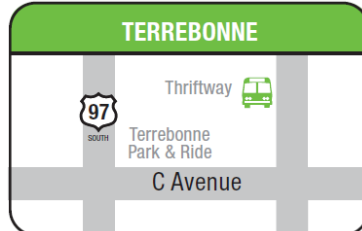

FARE COLLECTIONS ARE CURRENTLY SUSPTENDED FOR COMMUNITY CONNECTOR ROUTES

MULTI-ZONE ROUTE

SINGLE RIDE: Adult & Youth **$3.75**, Senior / Disabled* **$3.00** | **DAY PASS:** Adult & Youth **$6.25**, Senior / Disabled* **$5.00**

*Discounted fares are available to those age 60 and older and/or disabled. | *Medicare clients may show their card to be eligible for Senior/Disabled fares. Multi-Zone fares can be used to ride Bend fixed-route services, but do not include rides on CET Bend and Rural Dial-A-Ride services in La Pine, Redmond, Sisters, Prineville, and Madras, as well as CET recreation services.