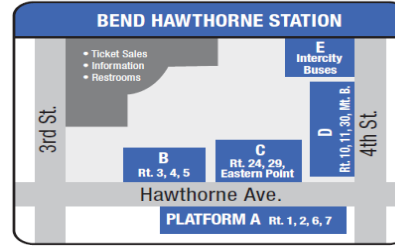

FARES ARE CURRENTLY SUSPENDED FOR COMMUNITY CONNECTOR ROUTES

MULTI-ZONE ROUTE

SINGLE RIDE: Adult & Youth **$3.75**, Senior / Disabled* **$3.00** | **DAY PASS:** Adult & Youth **$6.25**, Senior / Disabled* **$5.00**

*Discounted fares are available to those age 60 and older and/or disabled. | *Medicare clients may show their card to be eligible for Senior/Disabled fares.

Multi-Zone fares can be used to ride Bend fixed-route services, but do not include rides on CET Bend and Rural Dial-A-Ride services in La Pine, Redmond, Sisters, Prineville, and Madras, as well as CET recreation services.