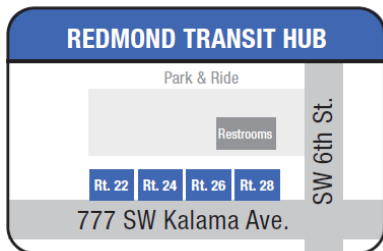

FARES ARE CURRENTLY SUSPENDED FOR COMMUNITY CONNECTOR ROUTES

MULTI-ZONE ROUTE

SINGLE RIDE: Adult & Youth **$3.75**, Senior / Disabled* **$3.00** | **DAY PASS:** Adult & Youth **$6.25**, Senior / Disabled* **$5.00**

*Discounted fares are available to those age 60 and older and/or disabled. | *Medicare clients may show their card to be eligible for Senior/Disabled fares.

Multi-Zone fares can be used to ride Bend fixed-route services, but do not include rides on CET Bend and Rural Dial-A-Ride services in La Pine, Redmond, Sisters, Prineville, and Madras, as well as CET recreation services.