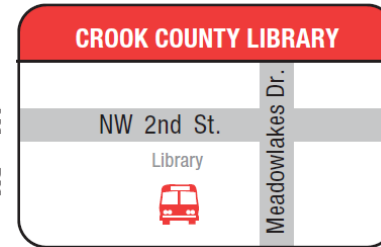

Prineville-Redmond

SATURDAY SERVICE RETURNS MAY 1, 2021

MONDAY - FRIDAY

Weather and road conditions may impact bus schedules. Visit CascadesEastTransit.com or text "CET" to 313131 to opt into receiving service updates.

EASTBOUND				WESTBOUND			
Redmond Hub	Powell Butte Church	Crook County Library	Stryker Park	Stryker Park	3rd at Harwood	Powell Butte Church	Redmond Hub
6:03	—	6:28	6:32	6:42	6:45	6:58	7:11
7:22	—	7:47	7:51	8:01	8:04	8:17	8:30
—	—	—	—	—	—	—	—
2:23	2:36	2:49	2:52	3:02	3:05	—	3:30
3:50	4:03	4:16	4:20	4:30	4:33	—	4:58
5:50	6:03	6:16	6:20	6:30	6:33	—	6:58

AM

PM

SATURDAY

EASTBOUND			WESTBOUND		
Redmond Hub	Crook County Library	Stryker Park	Stryker Park	3rd at Harwood	Redmond Hub
8:15	8:40	8:44	8:49	8:52	9:18
11:30	11:55	11:59	12:04	12:07	12:32
2:00	2:25	2:29	2:34	2:37	3:03

AM

PM