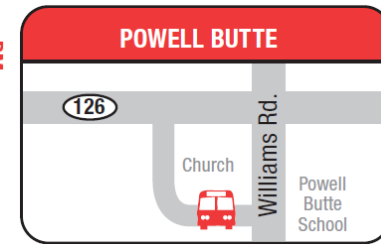

Prineville-Redmond

SATURDAY SERVICE RETURNS MAY 1, 2021

MONDAY - FRIDAY

Weather and road conditions may impact bus schedules. Visit CascadesEastTransit.com or text "CET" to 313131 to opt into receiving service updates.

EASTBOUND				WESTBOUND			
Redmond Hub	Powell Butte Church	Crook County Library	Stryker Park	Stryker Park	3rd at Harwood	Powell Butte Church	Redmond Hub
6:03	—	6:28	6:32	6:42	6:45	6:58	7:11
7:22	—	7:47	7:51	8:01	8:04	8:17	8:30
—	—	—	—	—	—	—	—
2:23	2:36	2:49	2:52	3:02	3:05	—	3:30
3:50	4:03	4:16	4:20	4:30	4:33	—	4:58
5:50	6:03	6:16	6:20	6:30	6:33	—	6:58

AM

PM

SATURDAY

EASTBOUND			WESTBOUND		
Redmond Hub	Crook County Library	Stryker Park	Stryker Park	3rd at Harwood	Redmond Hub
8:15	8:40	8:44	8:49	8:52	9:18
11:30	11:55	11:59	12:04	12:07	12:32
2:00	2:25	2:29	2:34	2:37	3:03

AM

PM