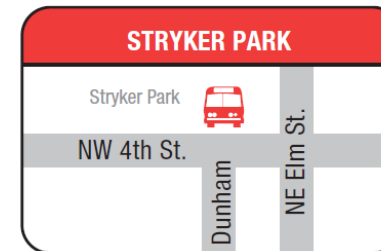

EASTBOUND				WESTBOUND			
Redmond Hub	Powell Butte Church	Crook County Library	Stryker Park	Stryker Park	3rd at Harwood	Powell Butte Church	Redmond Hub
6:03	—	6:28	6:32	6:42	6:45	6:58	7:11
7:22	—	7:47	7:51	8:01	8:04	8:17	8:30
—	—	—	—	—	—	—	—
2:23	2:36	2:49	2:52	3:02	3:05	—	3:30
3:50	4:03	4:16	4:20	4:30	4:33	—	4:58
5:50	6:03	6:16	6:20	6:30	6:33	—	6:58

AM

PM

**SATURDAY**

EASTBOUND			WESTBOUND		
Redmond Hub	Crook County Library	Stryker Park	Stryker Park	3rd at Harwood	Redmond Hub
8:15	8:40	8:44	8:49	8:52	9:18
11:30	11:55	11:59	12:04	12:07	12:32
2:00	2:25	2:29	2:34	2:37	3:03

## FARE COLLECTIONS ARE CURRENTLY SUSPENDED FOR COMMUNITY CONNECTOR ROUTES

MULTI-ZONE ROUTE

**SINGLE RIDE:** Adult & Youth **\$3.75**, Senior / Disabled\* **\$3.00** | **DAY PASS:** Adult & Youth **\$6.25**, Senior / Disabled\* **\$5.00**