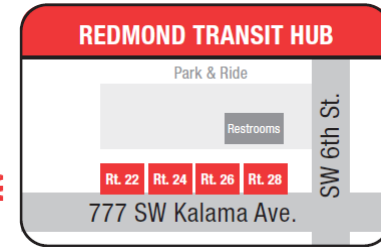

Prineville-Redmond

SATURDAY SERVICE RETURNS MAY 1, 2021

MONDAY - FRIDAY

Weather and road conditions may impact bus schedules. Visit CascadesEastTransit.com or text "CET" to 313131 to opt into receiving service updates.

EASTBOUND				WESTBOUND			
Redmond Hub	Powell Butte Church	Crook County Library	Stryker Park	Stryker Park	3rd at Harwood	Powell Butte Church	Redmond Hub
6:03	—	6:28	6:32	6:42	6:45	6:58	7:11
7:22	—	7:47	7:51	8:01	8:04	8:17	8:30
—	—	—	—	—	—	—	—
2:23	2:36	2:49	2:52	3:02	3:05	—	3:30
3:50	4:03	4:16	4:20	4:30	4:33	—	4:58
5:50	6:03	6:16	6:20	6:30	6:33	—	6:58

AM

PM

SATURDAY

EASTBOUND			WESTBOUND		
Redmond Hub	Crook County Library	Stryker Park	Stryker Park	3rd at Harwood	Redmond Hub
8:15	8:40	8:44	8:49	8:52	9:18
11:30	11:55	11:59	12:04	12:07	12:32
2:00	2:25	2:29	2:34	2:37	3:03

AM

PM