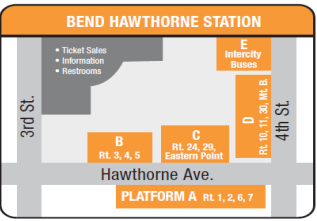

FARES ARE CURRENTLY SUSPENDED FOR COMMUNITY CONNECTOR ROUTES

MULTI-ZONE ROUTE **SINGLE RIDE:** Adult & Youth **$3.75**, Senior / Disabled* **$3.00** | **DAY PASS:** Adult & Youth **$6.25**, Senior / Disabled* **$5.00**

*Discounted fares are available to those age 60 and older and/or disabled. | *Medicare clients may show their card to be eligible for Senior/Disabled fares. Multi-Zone fares can be used to ride Bend fixed-route services, but do not include rides on CET Bend and Rural Dial-A-Ride services in La Pine, Redmond, Sisters, Prineville, and Madras, as well as CET recreation services.