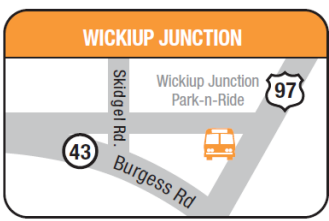

FARES ARE CURRENTLY SUSPENDED FOR COMMUNITY CONNECTOR ROUTES

MULTI-ZONE ROUTE **SINGLE RIDE:** Adult & Youth **$3.75**, Senior / Disabled* **$3.00** | **DAY PASS:** Adult & Youth **$6.25**, Senior / Disabled* **$5.00**

*Discounted fares are available to those age 60 and older and/or disabled. | *Medicare clients may show their card to be eligible for Senior/Disabled fares. Multi-Zone fares can be used to ride Bend fixed-route services, but do not include rides on CET Bend and Rural Dial-A-Ride services in La Pine, Redmond, Sisters, Prineville, and Madras, as well as CET recreation services.