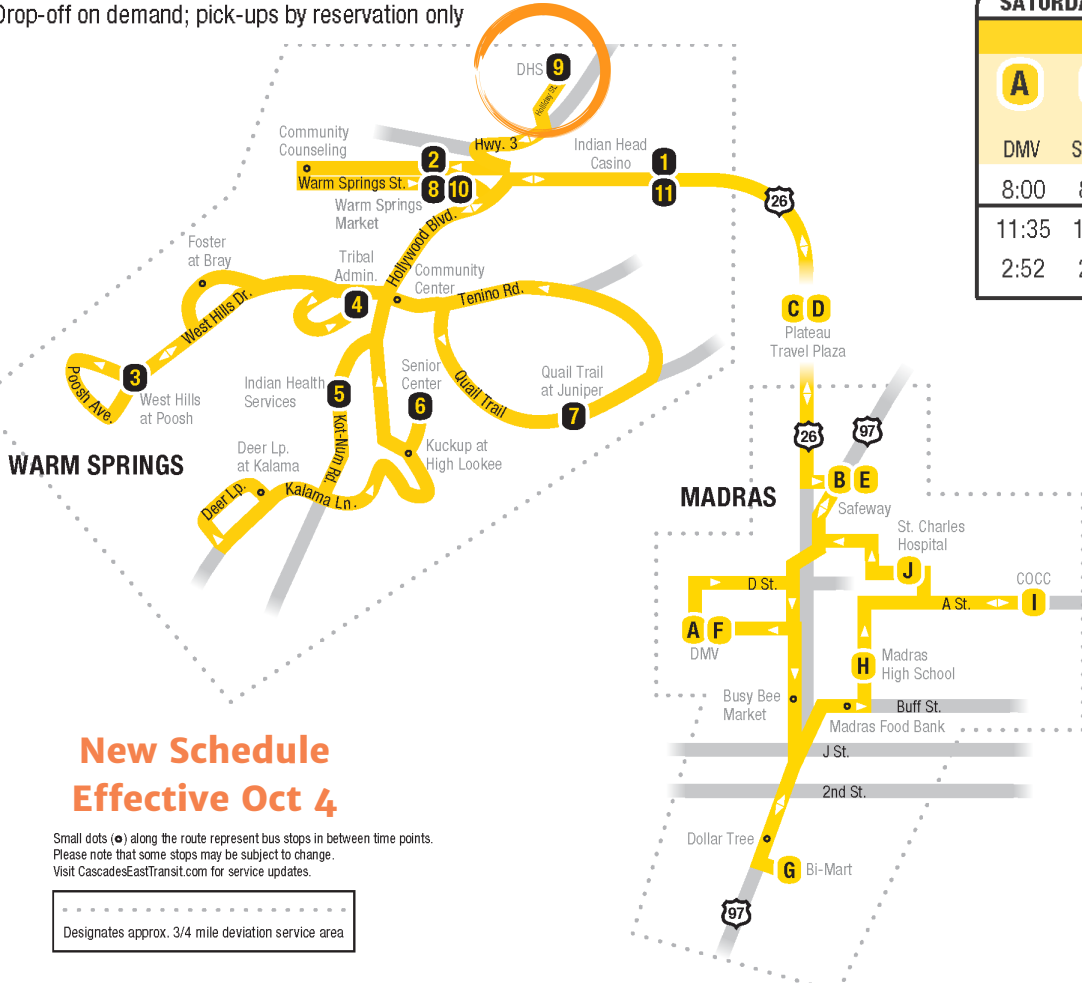

NEW ROUTE 20 SCHEDULE WITH BUS STOP AT THE DHS OFFICE STARTING OCT 4, 2021

MONDAY - FRIDAY Limited deviations are available and flag stops are only located in Warm Springs.

MADRAS			WARM SPRINGS											MADRAS										
A	B	C	1	2	3	4	5	6	7	8	9	10	11	D	E	F	G	H	I	J	A	B		
DMV	Safeway	Plateau Travel Plaza	Casino	Warm Sp Market	West Hills & Poosh Ave.	Tribal Admin.	Health Services	Senior Center	Quail Tr. & Juniper	Warm Sp Market	DHS	Warm Sp Market	Casino	Plateau Travel Plaza	Safeway	DMV	Bi-Mart	Madras High Sch	COCC	St. Charles Hospital	DMV	Safeway		
6:15	6:18	6:21	6:36	6:40	6:45	6:48	6:51	6:57	7:02	7:08	—	—	7:15	7:30	7:33	7:36	7:40	7:45	7:49	7:53	8:14	8:17		
8:14	8:17	8:20	8:35	8:39	8:44	8:47	8:50	8:56	9:01	9:07	9:11	9:16	9:20	9:35	9:38	9:41	9:45	9:50	9:54	9:58	10:17	10:20		
10:17	10:20	10:23	10:38	10:42	10:47	10:50	10:53	10:59	11:04	11:10	11:14	11:19	11:23	11:38	11:41	11:44	11:48	11:53	11:57	12:01	12:19	12:22		
12:19	12:22	12:35	12:40	12:44	12:49	12:52	1:01	1:07	1:12	1:18	1:22	1:27	1:31	1:46	1:49	1:52	1:56	2:01	2:05	2:09	—	2:13		
3:15	3:18	3:21	3:36	3:40	3:45	3:48	3:51	3:57	4:02	4:08	4:12	4:17	4:21	4:36	4:39	4:42	4:46	4:51	4:55	4:59	5:20	5:23		
5:20	5:23	5:26	5:41	AS REQUESTED											6:00	6:15	6:20	6:25	—	—	—	—	—	—

Drop-off on demand; pick-ups by reservation only

New Schedule Effective Oct 4

SATURDAY

MADRAS			WARM SPRINGS					MADRAS		
A	B	C	2	3	7	8	11	D	E	F
DMV	Safeway	Plateau Travel Plaza	Warm Springs Market	Poosh Ave.	Quail Trail	Warm Springs Market	Casino	Plateau Travel Plaza	Safeway	DMV
8:00	8:04	8:07	8:22	8:27	8:38	8:44	8:48	9:02	9:05	9:08
11:35	11:38	11:41	11:56	12:01	12:12	12:18	12:22	12:36	12:39	12:42
2:52	2:55	2:58	3:13	3:18	3:29	3:35	3:39	3:53	3:56	3:59

Route 20 is a deviated-flex service that operates within and between Madras and Warm Springs with the ability to make deviation stops in each community. Passengers may schedule deviated pickups and drop offs within 3/4-mile of the bus stops by calling 541-385-8680 and reserving a ride by 4pm the previous day.