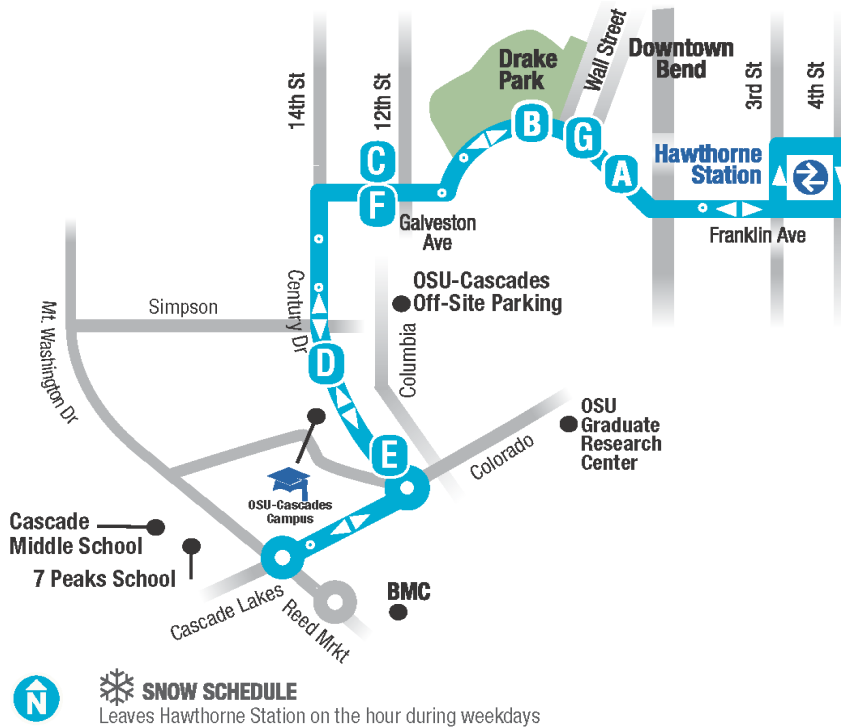

Bend fixed-routes transitioned to Saturday schedules during the weekdays starting Monday, September 20. A Dial-A-Ride vehicle will be available at Hawthorne Station from 5-7:30 pm to transport riders from Community Connector routes to their final destinations within Bend.

Galveston / 14th 11

Galveston / 14th 11

MONDAY - SATURDAY	A	B	C	D	E	F	G		
	Hawthorne Station	Franklin at Lava	Franklin at Broadway	Galveston at 13th	Century at Simpson (W)	OSU Century at Donovan	Galveston at 13th	Franklin at Wall	Hawthorne Station
	7:30	7:32	7:34	7:36	7:38	7:42	7:46	7:48	7:55
	8:30	8:32	8:34	8:36	8:38	8:42	8:46	8:48	8:55
	9:30	9:32	9:34	9:36	9:38	9:42	9:46	9:48	9:55
	10:30	10:32	10:34	10:36	10:38	10:42	10:46	10:48	10:55
	11:30	11:32	11:34	11:36	11:38	11:42	11:46	11:48	11:55
	12:30	12:32	12:34	12:36	12:38	12:42	12:46	12:48	12:55
	1:30	1:32	1:34	1:36	1:38	1:42	1:46	1:48	1:55
	2:30	2:32	2:34	2:36	2:38	2:42	2:46	2:48	2:55
	3:30	3:32	3:34	3:36	3:38	3:42	3:46	3:48	3:55
	4:30	4:32	4:34	4:36	4:38	4:42	4:46	4:48	4:55

This is a ZONE 1 route

cascadeseasttransit.com 541-385-8680