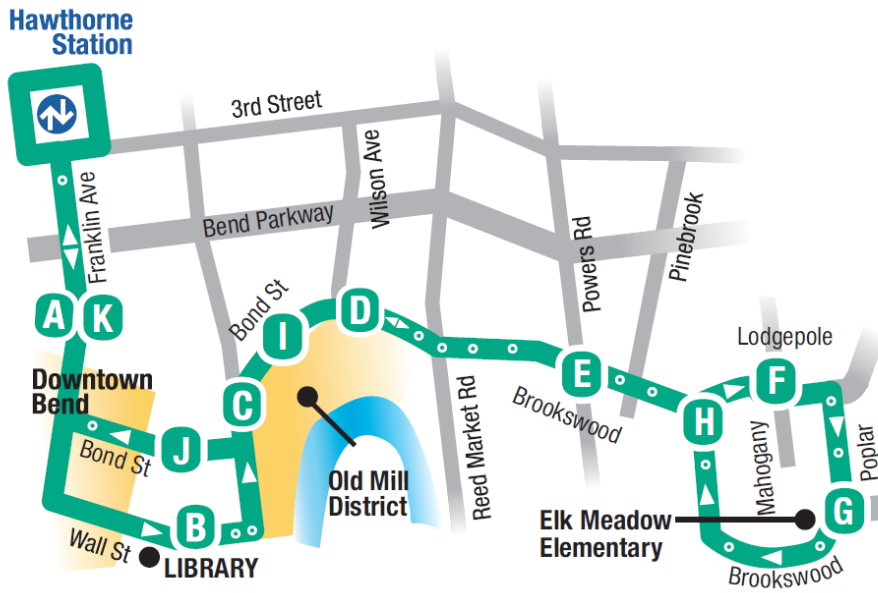

Bend fixed-routes transitioned to Saturday schedules during the weekdays starting Monday, September 20. A Dial-A-Ride vehicle will be available at Hawthorne Station from 5-7:30 pm to transport riders from Community Connector routes to their final destinations within Bend.

Brookwood 2

2 Brookwood

SNOW SCHEDULE
Leaves Hawthorne Station on the hour during weekdays

MONDAY - SATURDAY

	A	B	C	D	E	F	G	H	I	J	K	
Hawthorne Station	Franklin at Lava	Wall St. at Library	Bond at Industrial Way	Bond at Old Mill District	Brookswd at Powers	Lodgepole at Mahogany	Poplar at Brookswd	Brookswd at Lodgepole	Bond at Scalehouse	Bond at Colorado	Franklin at Lava	Hawthorne Station
7:30	7:31	7:33	7:35	7:37	7:38	7:40	7:42	7:44	7:48	7:51	7:52	7:54
8:30	8:31	8:33	8:35	8:37	8:38	8:40	8:42	8:44	8:48	8:51	8:52	8:54
9:30	9:31	9:33	9:35	9:37	9:38	9:40	9:42	9:44	9:48	9:51	9:52	9:54
10:30	10:31	10:33	10:35	10:37	10:38	10:40	10:42	10:44	10:48	10:51	10:52	10:54
11:30	11:31	11:33	11:35	11:37	11:38	11:40	11:42	11:44	11:48	11:51	11:52	11:54
12:30	12:31	12:33	12:35	12:37	12:38	12:40	12:42	12:44	12:48	12:51	12:52	12:54
1:30	1:31	1:33	1:35	1:37	1:38	1:40	1:42	1:44	1:48	1:51	1:52	1:54
2:30	2:31	2:33	2:35	2:37	2:38	2:40	2:42	2:44	2:48	2:51	2:52	2:54
3:30	3:31	3:33	3:35	3:37	3:38	3:40	3:42	3:44	3:48	3:51	3:52	3:54
4:30	4:31	4:33	4:35	4:37	4:38	4:40	4:42	4:44	4:48	4:51	4:52	4:54

This is a ZONE 1 route

cascadeseasttransit.com 541-385-8680