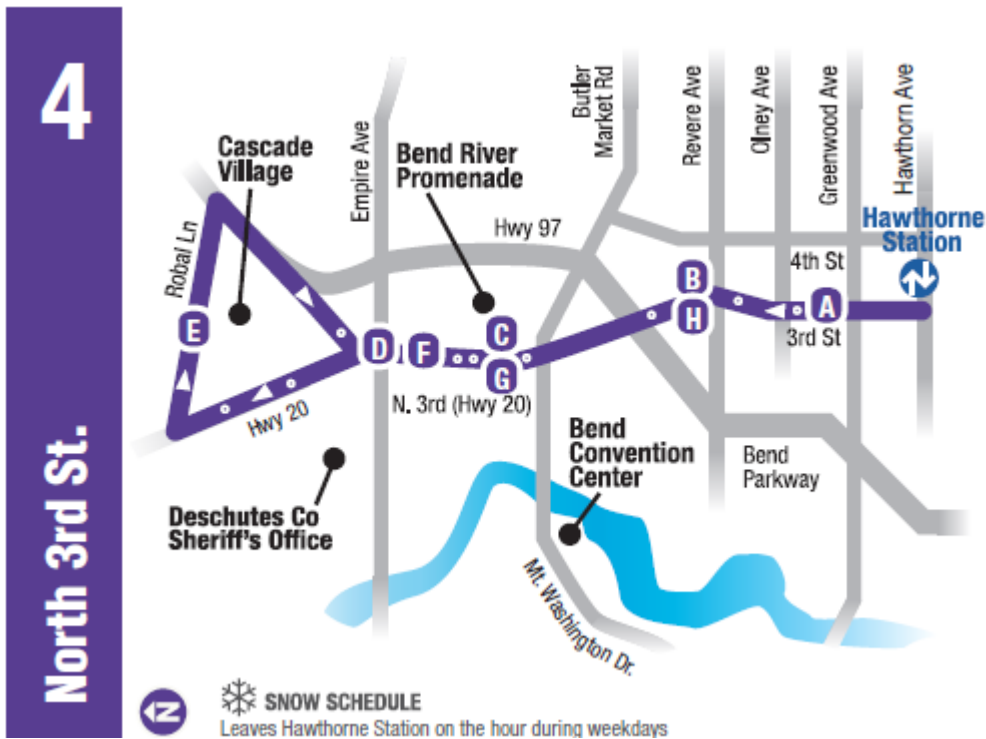

North 3rd St. 4

Bend fixed-routes transitioned to Saturday schedules during the weekdays starting Monday, September 20. A Dial-A-Ride vehicle will be available at Hawthorne Station from 5-7:30 pm to transport riders from Community Connector routes to their final destinations within Bend.

MONDAY - SATURDAY	A	B	C	D	E	F	G	H	
	N 3rd at Kearney	N 3rd at Wgmr Mall	Bend River Promenade	Empire at Jamison	Cascade Village Mall	ODOT Park & Ride	N 3rd at O.B. Riley	N 3rd at Seward	Hawthorne Station
	8:04	8:06	8:08	8:10	8:13	8:15	8:18	8:19	8:21
	9:04	9:06	9:08	9:10	9:13	9:15	9:18	9:19	9:21
	10:04	10:06	10:08	10:10	10:13	10:15	10:18	10:19	10:21
	11:04	11:06	11:08	11:10	11:13	11:15	11:18	11:19	11:21
	12:04	12:06	12:08	12:10	12:13	12:15	12:18	12:19	12:21
	1:04	1:06	1:08	1:10	1:13	1:15	1:18	1:19	1:21
	2:04	2:06	2:08	2:10	2:13	2:15	2:18	2:19	2:21
	3:04	3:06	3:08	3:10	3:13	3:15	3:18	3:19	3:21
	4:04	4:06	4:08	4:10	4:13	4:15	4:18	4:19	4:21
	5:04	5:06	5:08	5:10	5:13	5:15	5:18	5:19	5:21

This is a ZONE 1 route

cascadeseasttransit.com 541-385-8680