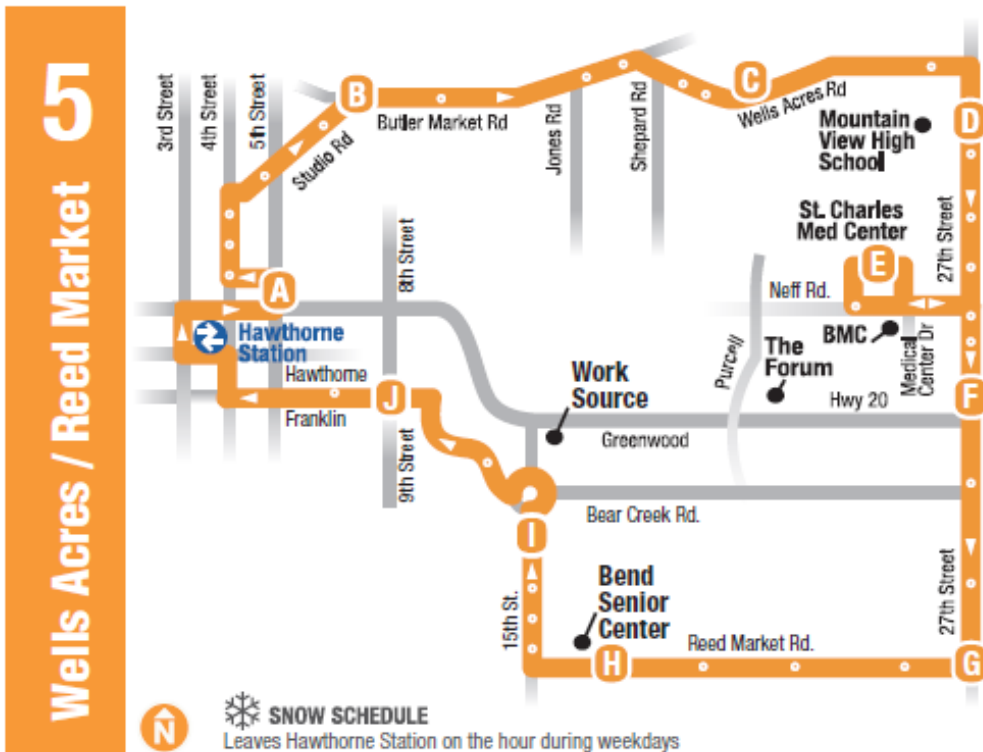

Bend fixed-routes transitioned to Saturday schedules during the weekdays starting Monday, September 20. A Dial-A-Ride vehicle will be available at Hawthorne Station from 5-7:30 pm to transport riders from Community Connector routes to their final destinations within Bend.

Wells Acres / Reed Market 5

MONDAY-SATURDAY	A	B	C	D	E	F	G	H	I	J		
	Hawthorne Station	5th at Kearney	Butler Market at Studio	Wells Acre at Purcell	27th at MVHS	St. Charles Medical Center	27th at Micks Wy	27th at Reed Market	Bend Senior Center	15th at Bear Creek	Franklin at 9th	Hawthorne Station
	7:30	7:31	7:34	7:37	7:39	7:42	7:45	7:48	7:50	7:52	7:54	7:56
	8:30	8:31	8:34	8:37	8:39	8:42	8:45	8:48	8:50	8:52	8:54	8:56
	9:30	9:31	9:34	9:37	9:39	9:42	9:45	9:48	9:50	9:52	9:54	9:56
	10:30	10:31	10:34	10:37	10:39	10:42	10:45	10:48	10:50	10:52	10:54	10:56
	11:30	11:31	11:34	11:37	11:39	11:42	11:45	11:48	11:50	11:52	11:54	11:56
	12:30	12:31	12:34	12:37	12:39	12:42	12:45	12:48	12:50	12:52	12:54	12:56
	1:30	1:31	1:34	1:37	1:39	1:42	1:45	1:48	1:50	1:52	1:54	1:56
	2:30	2:31	2:34	2:37	2:39	2:42	2:45	2:48	2:50	2:52	2:54	2:56
	3:30	3:31	3:34	3:37	3:39	3:42	3:45	3:48	3:50	3:52	3:54	3:56
	4:30	4:31	4:34	4:37	4:39	4:42	4:45	4:48	4:50	4:52	4:54	4:56

This is a ZONE 1 route

cascadeseasttransit.com 541-385-8680