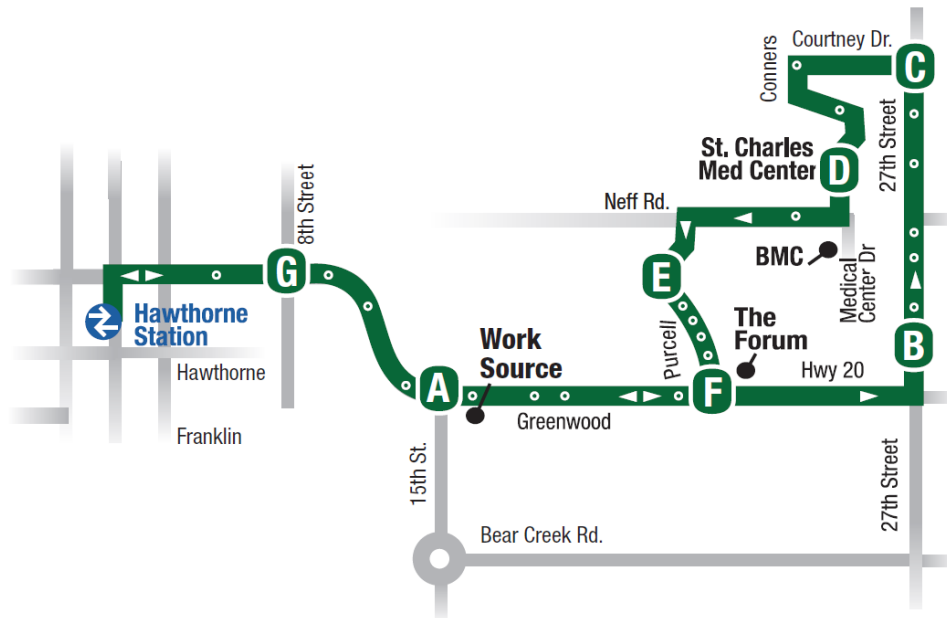

Greenwood 7

Bend fixed-routes transitioned to Saturday schedules during the weekdays starting Monday, September 20. A Dial-A-Ride vehicle will be available at Hawthorne Station from 5-7:30 pm to transport riders from Community Connector routes to their final destinations within Bend.

7 Greenwood

SNOW SCHEDULE
Leaves Hawthorne Station on the hour during weekdays

MONDAY - SATURDAY	A	B	C	D	E	F	G		
	Hawthorne Station	Greenwd at 15th	27th at Grand Wy	Courtney at 27th	St. Charles Medical Center	Purcell at Lotus	Greenwd at Purcell	Greenwd at 8th	Hawthorne Station
	8:04	8:06	8:09	8:12	8:16	8:18	8:21	8:24	8:26 <i>WV</i>
	9:04	9:06	9:09	9:12	9:16	9:18	9:21	9:24	9:26
	10:04	10:06	10:09	10:12	10:16	10:18	10:21	10:24	10:26
	11:04	11:06	11:09	11:12	11:16	11:18	11:21	11:24	11:26
	12:04	12:06	12:09	12:12	12:16	12:18	12:21	12:24	12:26 <i>WV</i>
	1:04	1:06	1:09	1:12	1:16	1:18	1:21	1:24	1:26
	2:04	2:06	2:09	2:12	2:16	2:18	2:21	2:24	2:26
	3:04	3:06	3:09	3:12	3:16	3:18	3:21	3:24	3:26
	4:04	4:06	4:09	4:12	4:16	4:18	4:21	4:24	4:26
	5:04	5:06	5:09	5:12	5:16	5:18	5:21	5:24	5:26

This is a ZONE 1 route

cascadeseasttransit.com 541-385-8680