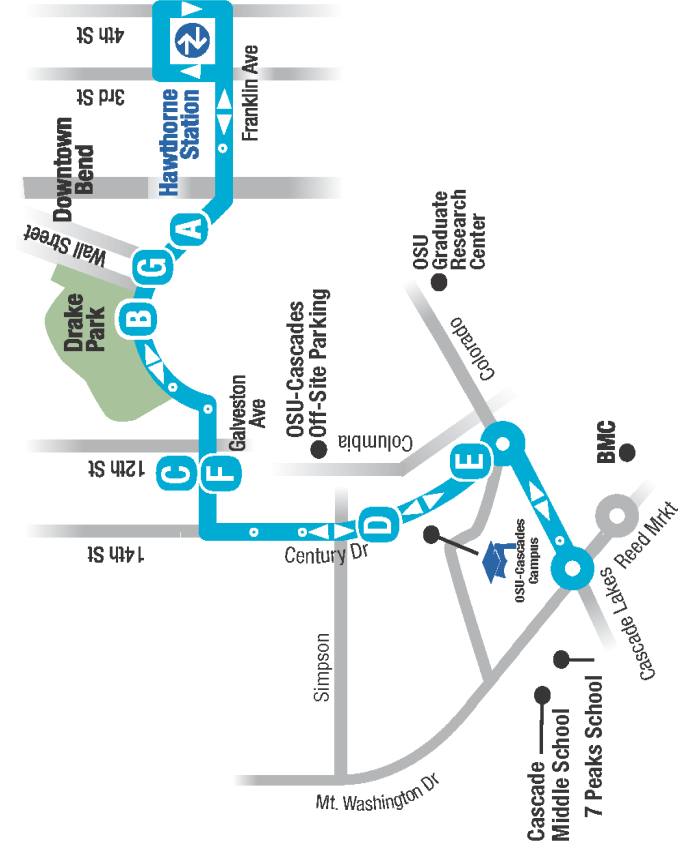

SNOW SCHEDULE
Leaves Hawthorne Station on the hour during weekdays

MONDAY - FRIDAY

| HAWTHORNE STATION | A | B | C | D | E | F | G | HAWTHORNE STATION |
|-------------------|------------------|----------------------|-------------------|------------------------|------------------------|-------------------|------------------|-------------------|
| | FRANKLIN AT LAVA | FRANKLIN AT BROADWAY | Galveston at 13th | Century at Simpson (W) | OSU Century at Donovan | Galveston at 13th | FRANKLIN AT WALL | |
| 7:30 | 7:32 | 7:34 | 7:36 | 7:38 | 7:42 | 7:46 | 7:48 | 7:55 |
| 8:30 | 8:32 | 8:34 | 8:36 | 8:38 | 8:42 | 8:46 | 8:48 | 8:55 |
| 9:30 | 9:32 | 9:34 | 9:36 | 9:38 | 9:42 | 9:46 | 9:48 | 9:55 |
| 10:30 | 10:32 | 10:34 | 10:36 | 10:38 | 10:42 | 10:46 | 10:48 | 10:55 |
| 11:30 | 11:32 | 11:34 | 11:36 | 11:38 | 11:42 | 11:46 | 11:48 | 11:55 |
| 12:30 | 12:32 | 12:34 | 12:36 | 12:38 | 12:42 | 12:46 | 12:48 | 12:55 |
| 1:30 | 1:32 | 1:34 | 1:36 | 1:38 | 1:42 | 1:46 | 1:48 | 1:55 |
| 2:30 | 2:32 | 2:34 | 2:36 | 2:38 | 2:42 | 2:46 | 2:48 | 2:55 |
| 3:30 | 3:32 | 3:34 | 3:36 | 3:38 | 3:42 | 3:46 | 3:48 | 3:55 |
| 4:30 | 4:32 | 4:34 | 4:36 | 4:38 | 4:42 | 4:46 | 4:48 | 4:55 |

AM

PM

Bend fixed-routes transitioned to reduced schedules during the weekdays starting Monday, August 1. A Dial-A-Ride vehicle will be available at Hawthorne Station from 5-7:30 pm to transport riders from Community Connector routes to their final destinations within Bend.