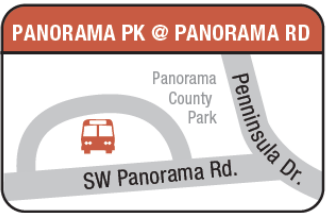

RIDE FOR FREE!

The Ranch to Redmond

Medical & Shopper Shuttle

Monday-Friday Service Starts September 6!

MONDAY - FRIDAY Weather and road conditions may impact bus schedules. Visit CascadesEastTransit.com or text "CET" to 541-351-3131 to opt into receiving service updates.

CROOKED RIVER RANCH				REDMOND					
Quail Rd. @ Chukkar Dr.	Panorama Pk. @ Panorama Rd.	Old Fire Hall @ Shad Rd. (N)	Badger Rd. @ Chinook Dr. (S)	Walmart	Fred Meyer	Medical Pickup & Dropoff	Walmart	Fred Meyer	
9:00	9:13	9:20	9:28	9:43	9:51	10:05 – 10:35	10:41	10:50	AM
11:25 AM	11:38 AM	11:45 AM	11:53 AM	12:08 PM	12:16 PM	12:30 – 1:00 PM	1:15 PM	1:23 PM	
1:48	2:01	2:08	2:16	2:31	2:39	2:53 – 3:23	3:38	3:46	PM
4:21	4:34	4:41	4:49	—	—	—	—	—	