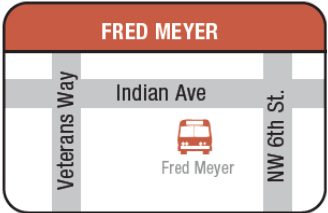

RIDE FOR FREE!

The Ranch to Redmond

Medical & Shopper Shuttle

Monday-Friday Service Starts September 6!

MONDAY - FRIDAY Weather and road conditions may impact bus schedules. Visit CascadesEastTransit.com or text "CET" to 541-351-3131 to opt into receiving service updates.

CROOKED RIVER RANCH				REDMOND					
Quail Rd. @ Chukkar Dr.	Panorama Pk. @ Panorama Rd.	Old Fire Hall @ Shad Rd. (N)	Badger Rd. @ Chinook Dr. (S)	Walmart	Fred Meyer	Medical Pickup & Dropoff	Walmart	Fred Meyer	
9:00	9:13	9:20	9:28	9:43	9:51	10:05 – 10:35	10:41	10:50	AM
11:25 AM	11:38 AM	11:45 AM	11:53 AM	12:08 PM	12:16 PM	12:30 – 1:00 PM	1:15 PM	1:23 PM	
1:48	2:01	2:08	2:16	2:31	2:39	2:53 – 3:23	3:38	3:46	PM
4:21	4:34	4:41	4:49	—	—	—	—	—	