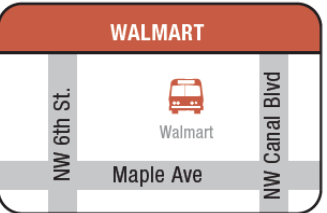

RIDE FOR FREE!

The Ranch to Redmond

Medical & Shopper Shuttle

Monday-Friday Service Starts September 6!

MONDAY - FRIDAY Weather and road conditions may impact bus schedules. Visit CascadesEastTransit.com or text "CET" to 541-351-3131 to opt into receiving service updates.

CROOKED RIVER RANCH				REDMOND					
Quail Rd. @ Chukkar Dr.	Panorama Pk. @ Panorama Rd.	Old Fire Hall @ Shad Rd. (N)	Badger Rd. @ Chinook Dr. (S)	Walmart	Fred Meyer	Medical Pickup & Dropoff	Walmart	Fred Meyer	
9:00	9:13	9:20	9:28	9:43	9:51	10:05 – 10:35	10:41	10:50	AM
11:25 AM	11:38 AM	11:45 AM	11:53 AM	12:08 PM	12:16 PM	12:30 – 1:00 PM	1:15 PM	1:23 PM	
1:48	2:01	2:08	2:16	2:31	2:39	2:53 – 3:23	3:38	3:46	PM
4:21	4:34	4:41	4:49	—	—	—	—	—	