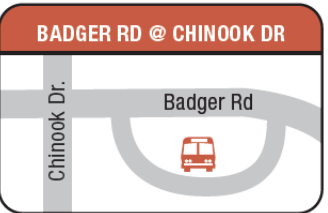

RIDE FOR FREE!

The Ranch to Redmond

Medical & Shopper Shuttle

Monday-Friday Service Starts September 6!

MONDAY - FRIDAY Weather and road conditions may impact bus schedules. Visit CascadesEastTransit.com or text "CET" to 541-351-3131 to opt into receiving service updates.

CROOKED RIVER RANCH				REDMOND					
Quail Rd. @ Chukkar Dr.	Panorama Pk. @ Panorama Rd.	Old Fire Hall @ Shad Rd. (N)	Badger Rd. @ Chinook Dr. (S)	Walmart	Fred Meyer	Medical Pickup & Dropoff	Walmart	Fred Meyer	
9:00	9:13	9:20	9:28	9:43	9:51	10:05 – 10:35	10:41	10:50	AM
11:25 AM	11:38 AM	11:45 AM	11:53 AM	12:08 PM	12:16 PM	12:30 – 1:00 PM	1:15 PM	1:23 PM	
1:48	2:01	2:08	2:16	2:31	2:39	2:53 – 3:23	3:38	3:46	PM
4:21	4:34	4:41	4:49	—	—	—	—	—	