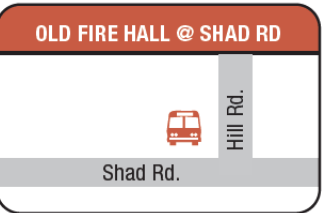

RIDE FOR FREE!

The Ranch to Redmond

Medical & Shopper Shuttle

Monday-Friday Service Starts September 6!

MONDAY - FRIDAY Weather and road conditions may impact bus schedules. Visit CascadesEastTransit.com or text "CET" to 541-351-3131 to opt into receiving service updates.

CROOKED RIVER RANCH				REDMOND					
Quail Rd. @ Chukkar Dr.	Panorama Pk. @ Panorama Rd.	Old Fire Hall @ Shad Rd. (N)	Badger Rd. @ Chinook Dr. (S)	Walmart	Fred Meyer	Medical Pickup & Dropoff	Walmart	Fred Meyer	
9:00	9:13	9:20	9:28	9:43	9:51	10:05 – 10:35	10:41	10:50	AM
11:25 AM	11:38 AM	11:45 AM	11:53 AM	12:08 PM	12:16 PM	12:30 – 1:00 PM	1:15 PM	1:23 PM	
1:48	2:01	2:08	2:16	2:31	2:39	2:53 – 3:23	3:38	3:46	PM
4:21	4:34	4:41	4:49	—	—	—	—	—	