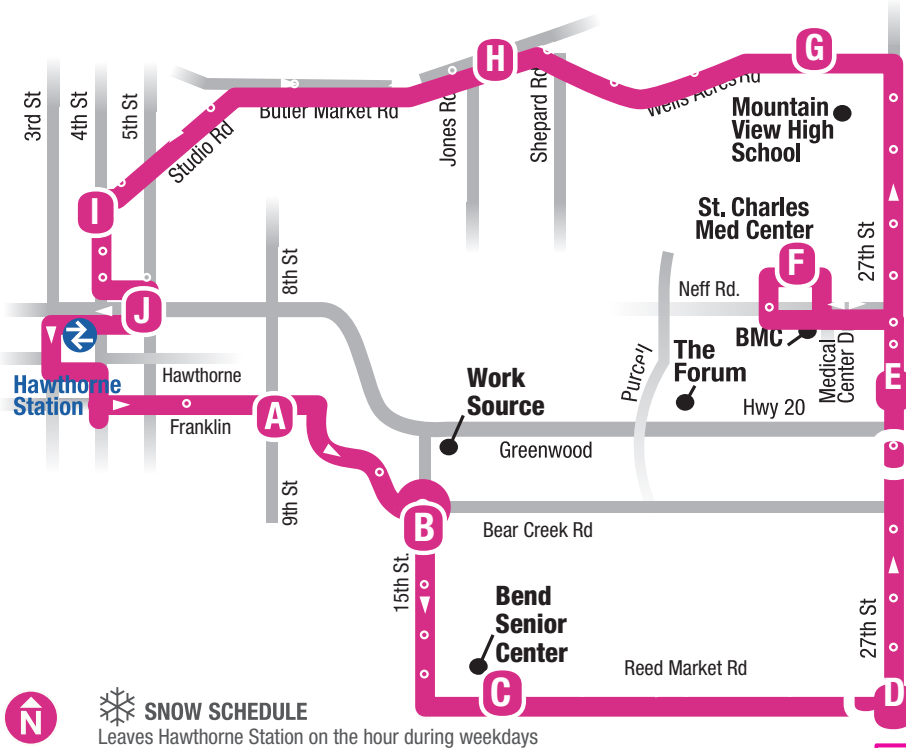

Bend fixed-routes transitioned to reduced schedules during the weekdays starting Monday, August 1. A Dial-A-Ride vehicle will be available at Hawthorne Station from 5-7:30 pm to transport riders from Community Connector routes to their final destinations within Bend.

Reed Market / Wells Acres 6

6

Reed Market / Wells Acres

SNOW SCHEDULE

Leaves Hawthorne Station on the hour during weekdays

MONDAY - FRIDAY

	A	B	C	D	E	F	G	H	I	J	
Hawthorne Station	Franklin at 9th	15th at Bear Creek	Reed Mrkt across from Senior Cntr	27th at Reed Market	27th at Grand Wy	St. Charles Medical Center	Wells Acre at Weeping Willow	Butler Mrkt at Huettl	4th at Seward	5th at Kearney	Hawthorne Station
7:30	7:32	7:34	7:37	7:39	7:42	7:48	7:51	7:55	7:58	8:00	8:01
8:15	8:17	8:19	8:22	8:24	8:27	8:33	8:36	8:40	8:43	8:45	8:46
9:00	9:02	9:04	9:07	9:09	9:12	9:18	9:21	9:25	9:28	9:30	9:31
9:45	9:47	9:49	9:52	9:54	9:57	10:03	10:06	10:10	10:13	10:15	10:16
10:30	10:32	10:34	10:37	10:39	10:42	10:48	10:51	10:55	10:58	11:00	11:01
11:15	11:17	11:19	11:22	11:24	11:27	11:33	11:36	11:40	11:43	11:45	11:46
12:00	12:02	12:04	12:07	12:09	12:12	12:18	12:21	12:25	12:28	12:30	12:31
12:45	12:47	12:49	12:52	12:54	12:57	1:03	1:06	1:10	1:13	1:15	1:16
1:30	1:32	1:34	1:37	1:39	1:42	1:48	1:51	1:55	1:58	2:00	2:01
2:15	2:17	2:19	2:22	2:24	2:27	2:33	2:36	2:40	2:43	2:45	2:46
3:00	3:02	3:04	3:07	3:09	3:12	3:18	3:21	3:25	3:28	3:30	3:31
3:45	3:47	3:49	3:52	3:54	3:57	4:03	4:06	4:10	4:13	4:15	4:16
4:30	4:32	4:34	4:37	4:39	4:42	4:48	4:51	4:55	4:58	5:00	5:01
5:15	5:17	5:19	5:22	5:24	5:27	5:33	5:36	5:40	5:43	5:45	5:46