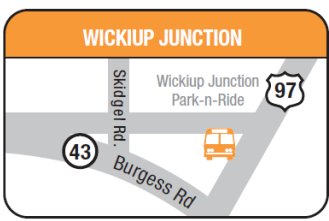

NORTHBOUND					SOUTHBOUND				
4th at Huntington	Wickiup Junction	Riverwoods Country Store	LaQuinta	Hawthorne Station	Hawthorne Station	Walmart	Riverwoods Country Store	Wickiup Junction	4th at Huntington
6:31	6:43	—	7:10	7:17	7:35	7:43	—	—	8:18
8:18	8:35	9:02	9:09	9:17	—	—	—	—	—
2:37	—	—	3:12	3:20	3:30	3:38	3:45	4:22	4:29
4:29	—	—	5:04	5:12	5:22	5:30	5:37	6:14	6:21

SATURDAY

*Community Connector Saturday service is currently suspended

NORTHBOUND					SOUTHBOUND				
4th at Huntington	Wickiup Junction	Riverwoods Country Store	LaQuinta	Hawthorne Station	Hawthorne Station	Walmart	Riverwoods Country Store	Wickiup Junction	4th at Huntington
9:55	10:06	10:36	10:41	10:48	11:06	11:13	11:18	11:43	11:50
12:00	12:10	12:40	12:45	12:52	1:35	1:42	1:47	2:12	2:19
2:30	2:40	3:10	3:15	3:22	3:40	3:47	3:52	4:17	4:24

MULTI-ZONE ROUTE **SINGLE RIDE:** Adult & Youth **\$3.75**, Senior / Disabled* **\$3.00** | **DAY PASS:** Adult & Youth **\$6.25**, Senior / Disabled* **\$5.00**
 *Discounted fares are available to those age 60 and older and/or disabled. | *Medicare clients may show their card to be eligible for Senior/Disabled fares.
 Multi-Zone fares can be used to ride Bend fixed-route services, but do not include rides on CET Bend and Rural Dial-A-Ride services in La Pine, Redmond, Sisters, Prineville, and Madras, as well as CET recreation services.