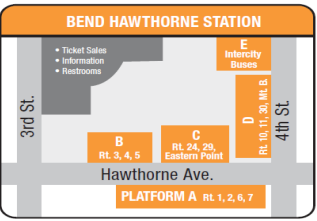

NORTHBOUND					SOUTHBOUND				
4th at Huntington	Wickiup Junction	Riverwoods Country Store	LaQuinta	Hawthorne Station	Hawthorne Station	Walmart	Riverwoods Country Store	Wickiup Junction	4th at Huntington
6:31	6:43	—	7:10	7:17	7:35	7:43	—	—	8:18
8:18	8:35	9:02	9:09	9:17	—	—	—	—	—
2:37	—	—	3:12	3:20	3:30	3:38	3:45	4:22	4:29
4:29	—	—	5:04	5:12	5:22	5:30	5:37	6:14	6:21

SATURDAY

*Community Connector Saturday service is currently suspended

NORTHBOUND					SOUTHBOUND				
4th at Huntington	Wickiup Junction	Riverwoods Country Store	LaQuinta	Hawthorne Station	Hawthorne Station	Walmart	Riverwoods Country Store	Wickiup Junction	4th at Huntington
9:55	10:06	10:36	10:41	10:48	11:06	11:13	11:18	11:43	11:50
12:00	12:10	12:40	12:45	12:52	1:35	1:42	1:47	2:12	2:19
2:30	2:40	3:10	3:15	3:22	3:40	3:47	3:52	4:17	4:24

MULTI-ZONE ROUTE **SINGLE RIDE:** Adult & Youth **\$3.75**, Senior / Disabled* **\$3.00** | **DAY PASS:** Adult & Youth **\$6.25**, Senior / Disabled* **\$5.00**
 *Discounted fares are available to those age 60 and older and/or disabled. | *Medicare clients may show their card to be eligible for Senior/Disabled fares.
 Multi-Zone fares can be used to ride Bend fixed-route services, but do not include rides on CET Bend and Rural Dial-A-Ride services in La Pine, Redmond, Sisters, Prineville, and Madras, as well as CET recreation services.