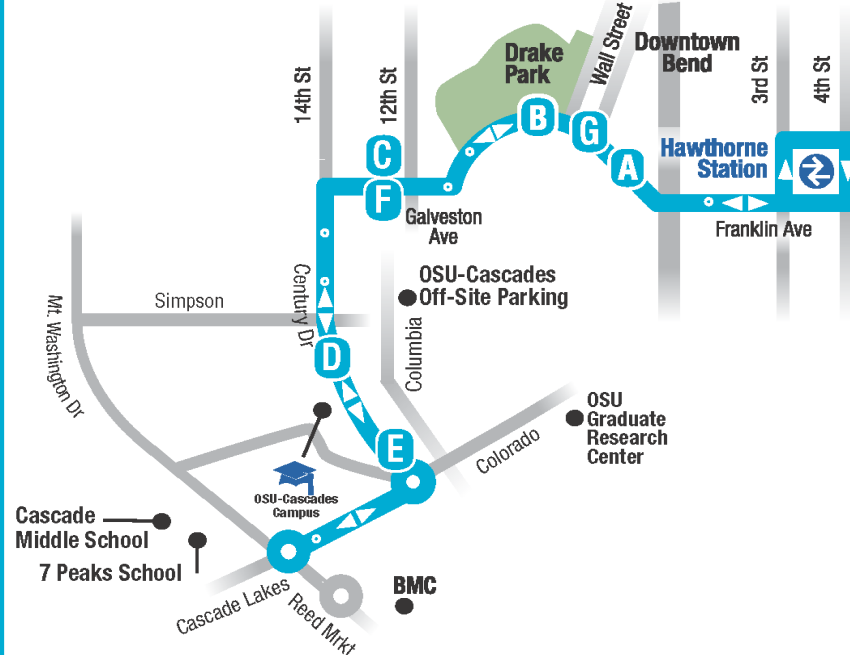

Galveston / 14th

Galveston / 14th 11

SNOW SCHEDULE
Leaves Hawthorne Station on the hour during weekdays

MONDAY - FRIDAY

	HAWTHORNE STATION	FRANKLIN AT LAVA (A)	FRANKLIN AT BROADWAY (B)	GALVESTON AT 13TH (C)	CENTURY AT SIMPSON (D)	OSU CENTURY AT DONOVAN (E)	GALVESTON AT 13TH (F)	FRANKLIN AT WALL (G)	HAWTHORNE STATION
	7:30	7:32	7:34	7:36	7:37	7:42	7:46	7:48	7:55
	8:00	8:02	8:04	8:06	8:07	8:12	8:16	8:18	8:25
	8:30	8:32	8:34	8:36	8:37	8:42	8:46	8:48	8:55
	9:00	9:02	9:04	9:06	9:07	9:12	9:16	9:18	9:25
	9:30	9:32	9:34	9:36	9:37	9:42	9:46	9:48	9:55
	10:00	10:02	10:04	10:06	10:07	10:12	10:16	10:18	10:25
	10:30	10:32	10:34	10:36	10:37	10:42	10:46	10:48	10:55
	11:00	11:02	11:04	11:06	11:07	11:12	11:16	11:18	11:25
AM	11:30	11:32	11:34	11:36	11:37	11:42	11:46	11:48	11:55
PM	12:00	12:02	12:04	12:06	12:07	12:12	12:16	12:18	12:25
	12:30	12:32	12:34	12:36	12:37	12:42	12:46	12:48	12:55
	1:00	1:02	1:04	1:06	1:07	1:12	1:16	1:18	1:25
	1:30	1:32	1:34	1:36	1:37	1:42	1:46	1:48	1:55
	2:00	2:02	2:04	2:06	2:07	2:12	2:16	2:18	2:25
	2:30	2:32	2:34	2:36	2:37	2:42	2:46	2:48	2:55
	3:00	3:02	3:04	3:06	3:07	3:12	3:16	3:18	3:25
	3:30	3:32	3:34	3:36	3:37	3:42	3:46	3:48	3:55
	4:00	4:02	4:04	4:06	4:07	4:12	4:16	4:18	4:25
	4:30	4:32	4:34	4:36	4:37	4:42	4:46	4:48	4:55
	5:15	5:17	5:19	5:21	5:22	5:27	5:31	5:33	5:40

SATURDAY	A	B	C	D	E	F	G	Hawthorne Station	
	Franklin at Lava	Franklin at Broadway	Galveston at 13th	Century at Simpson (W)	OSU Century at Donovan	Galveston at 13th	Franklin at Wall		
7:30	7:32	7:34	7:36	7:38	7:42	7:46	7:48	7:55	AM
8:30	8:32	8:34	8:36	8:38	8:42	8:46	8:48	8:55	
9:30	9:32	9:34	9:36	9:38	9:42	9:46	9:48	9:55	
10:30	10:32	10:34	10:36	10:38	10:42	10:46	10:48	10:55	
11:30	11:32	11:34	11:36	11:38	11:42	11:46	11:48	11:55	
12:30	12:32	12:34	12:36	12:38	12:42	12:46	12:48	12:55	PM
1:30	1:32	1:34	1:36	1:38	1:42	1:46	1:48	1:55	
2:30	2:32	2:34	2:36	2:38	2:42	2:46	2:48	2:55	
3:30	3:32	3:34	3:36	3:38	3:42	3:46	3:48	3:55	
4:30	4:32	4:34	4:36	4:38	4:42	4:46	4:48	4:55	